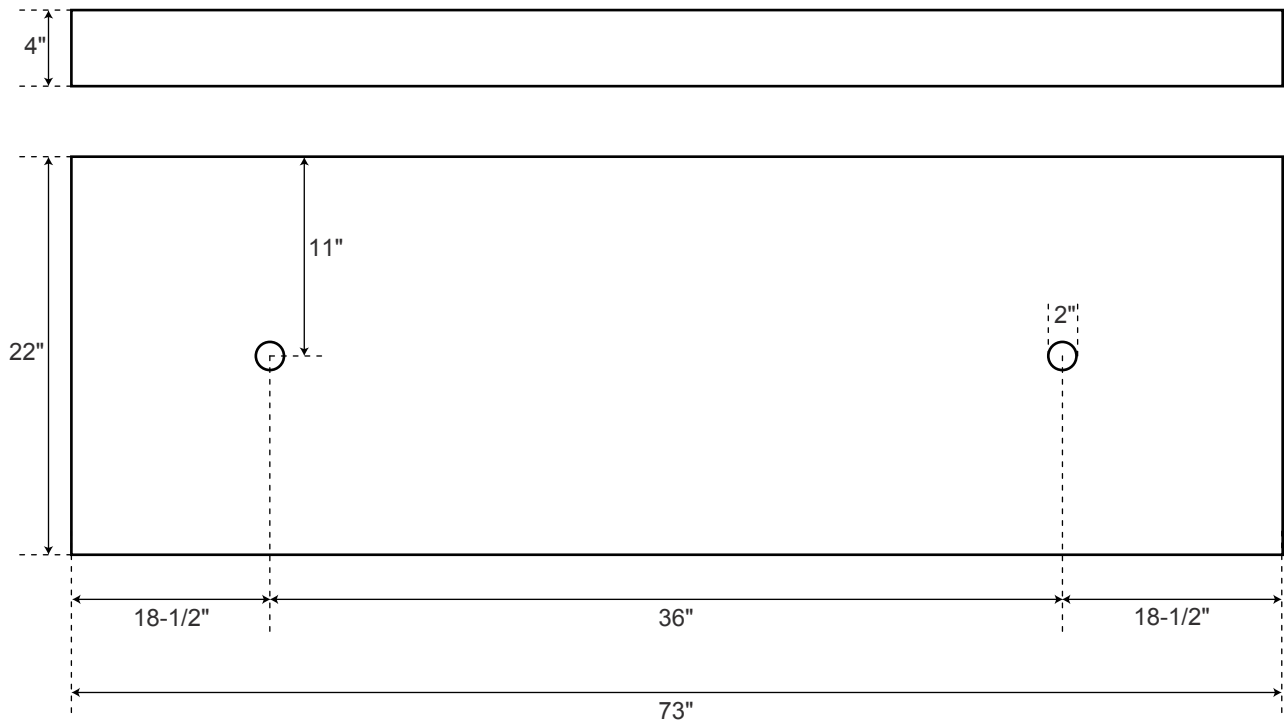

# 73" Stone & Wood

Vanity Top for Vessel Sinks

#### Approximate Weights

Granite	190 – 245 lbs.
Marble	185 – 225 lbs.
Quartz	200 – 220 lbs.
Wood	45 – 55 lbs.

\* Measurements are approximate. It is recommended to have the product at the job site before finalizing plumbing.