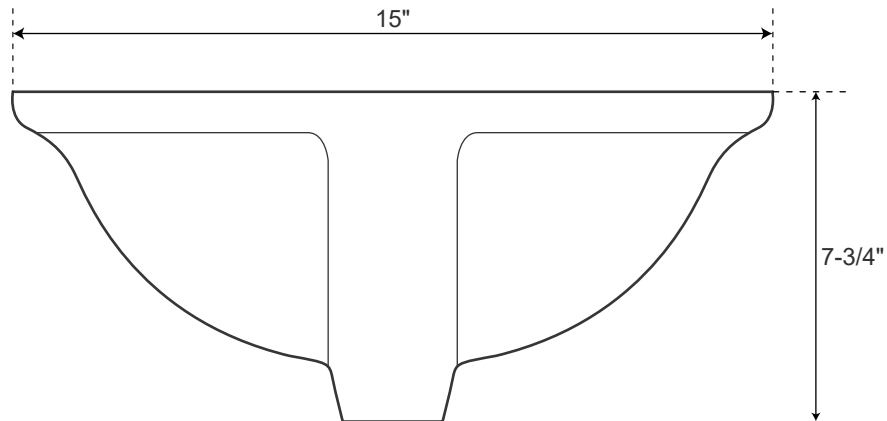

## SPECIFICATIONS

Overall Dimensions	18-5/8" L x 15" W (front to back) x 7-3/4" H
Basin Dimensions	16" L x 12-1/2" W (front to back)
Water Depth to Rim	6"
Water Depth to Overflow	5"
Drain Hole	1-1/2"

**Porcelain**  
Undermount Sink

*All measurements are approximate.*

Top

Front

## SPECIFICATIONS

Overall Dimensions	19-3/8" L x 15-1/2" W (front to back) x 5-3/4" H
Basin Dimensions	16-5/8" L x 12-3/4" W (front to back)
Water Depth to Rim	5-5/8"
Water Depth to Overflow	N/A
Drain Hole	1-1/8"

## Copper Undermount Sink

*All measurements are approximate.*

Top

Front