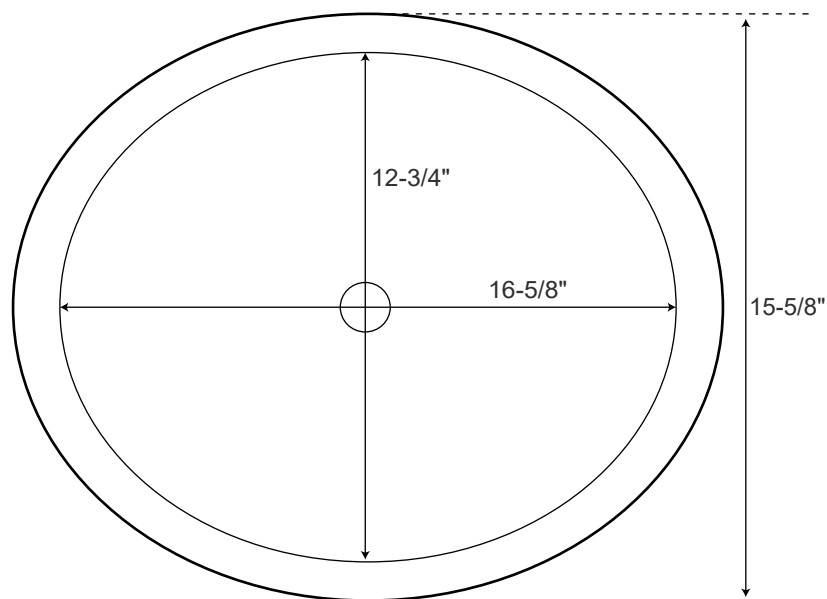

## SPECIFICATIONS

Overall Dimensions	18-5/8" L x 15" W (front to back) x 7-3/4" H
Basin Dimensions	16" L x 12-1/2" W (front to back)
Water Depth to Rim	6"
Water Depth to Overflow	5"
Drain Hole	1-1/2"

**Porcelain**  
Undermount Sink

*All measurements are approximate.*

Top

Front

## SPECIFICATIONS

Overall Dimensions	19-3/8" L x 15-1/2" W (front to back) x 5-3/4" H
Basin Dimensions	16-5/8" L x 12-3/4" W (front to back)
Water Depth to Rim	5-5/8"
Water Depth to Overflow	N/A
Drain Hole	1-1/8"

## Copper Undermount Sink

*All measurements are approximate.*

Top

Front