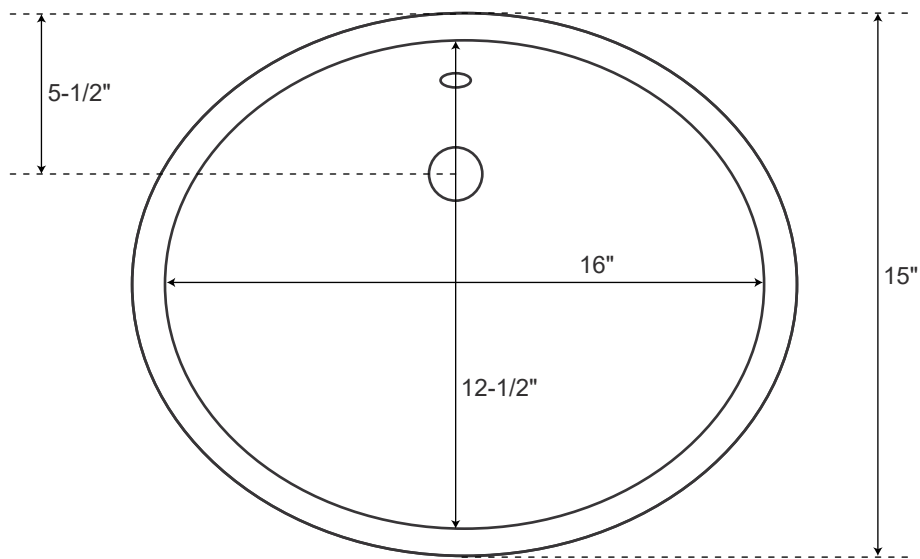

## SPECIFICATIONS

Overall Dimensions	18-5/8" L x 15" W (front to back) x 7-3/4" H
Basin Dimensions	16" L x 12-1/2" W (front to back)
Water Depth to Rim	6"
Water Depth to Overflow	5"
Drain Hole	1-1/2"

**Porcelain**  
Undermount Sink

*All measurements are approximate.*

Top

Front

## SPECIFICATIONS

Overall Dimensions	19-3/8" L x 15-1/2" W (front to back) x 5-3/4" H
Basin Dimensions	16-5/8" L x 12-3/4" W (front to back)
Water Depth to Rim	5-5/8"
Water Depth to Overflow	N/A
Drain Hole	1-1/8"

## Copper Undermount Sink

*All measurements are approximate.*

Top

Front