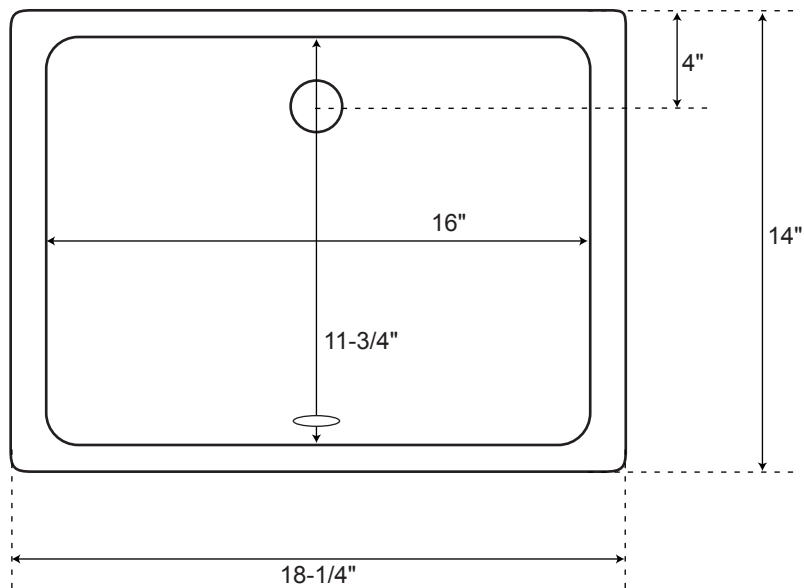

## SPECIFICATIONS

Overall Dimensions	18-1/4" L x 14" W (front to back) x 7-5/8" H
Basin Dimensions	16" L x 11-3/4" W (front to back)
Water Depth to Rim	6"
Water Depth to Overflow	4-1/2"
Drain Hole	1-1/2"

Rectangular  
**Porcelain**  
Undermount Sink

*All measurements are approximate.*

Top

Front

## SPECIFICATIONS

Overall Dimensions	18-1/8" L x 14" W (front to back) x 6" H
Basin Dimensions	16" L x 12" W (front to back)
Water Depth	5-1/2" to Rim
Drain Hole	1-1/2"
Rim	1"

Rectangular  
**Copper**  
Undermount Sink

*All measurements are approximate.*

Top

Front