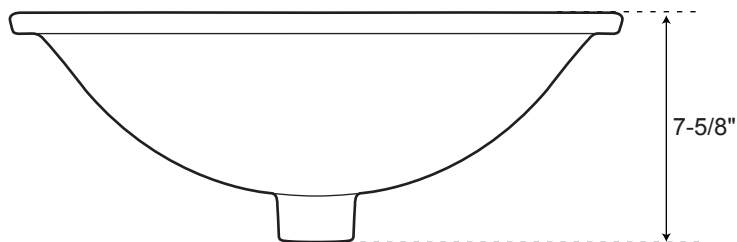

## SPECIFICATIONS

Overall Dimensions	18-1/4" L x 14" W (front to back) x 7-5/8" H
Basin Dimensions	16" L x 11-3/4" W (front to back)
Water Depth to Rim	6"
Water Depth to Overflow	4-1/2"
Drain Hole	1-1/2"

Rectangular  
**Porcelain**  
Undermount Sink

*All measurements are approximate.*

Top

Front

## SPECIFICATIONS

Overall Dimensions	18-1/8" L x 14" W (front to back) x 6" H
Basin Dimensions	16" L x 12" W (front to back)
Water Depth	5-1/2" to Rim
Drain Hole	1-1/2"
Rim	1"

Rectangular  
**Copper**  
Undermount Sink