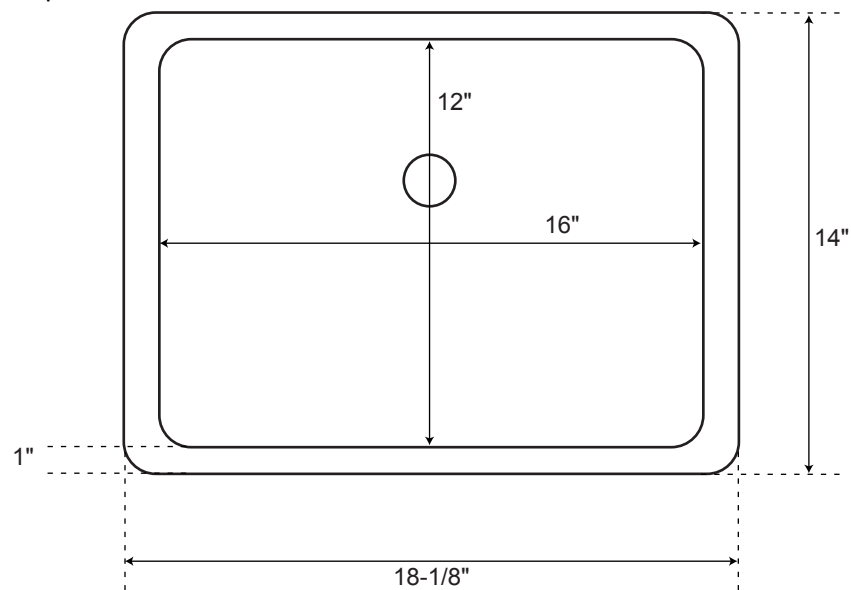

## SPECIFICATIONS

Overall Dimensions	18-1/4" L x 14" W (front to back) x 7-5/8" H
Basin Dimensions	16" L x 11-3/4" W (front to back)
Water Depth to Rim	6"
Water Depth to Overflow	4-1/2"
Drain Hole	1-1/2"

Rectangular  
**Porcelain**  
Undermount Sink

*All measurements are approximate.*

Top

Front

## SPECIFICATIONS

Overall Dimensions	18-1/8" L x 14" W (front to back) x 6" H
Basin Dimensions	16" L x 12" W (front to back)
Water Depth	5-1/2" to Rim
Drain Hole	1-1/2"
Rim	1"

Rectangular  
**Copper**  
Undermount Sink

*All measurements are approximate.*

Top

Front