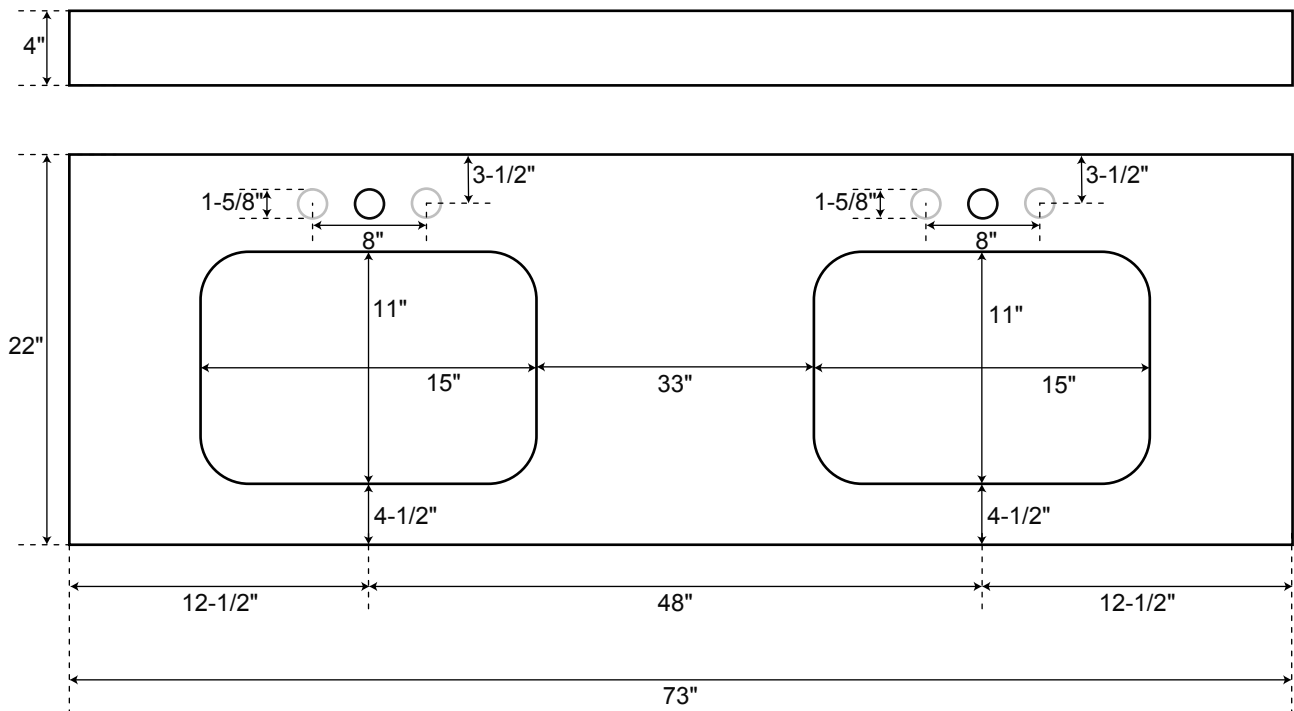

# 73" Stone

Vanity Top with  
Rectangular Undermount Sinks

## SPECIFICATIONS

Overall Dimensions	18-1/4" L x 14" W (front to back) x 7-5/8" H
Basin Dimensions	16" L x 11-3/4" W (front to back)
Water Depth to Rim	6"
Water Depth to Overflow	4-1/2"
Drain Hole	1-1/2"

Rectangular  
**Porcelain**  
Undermount Sink

*All measurements are approximate.*

Top

Front

## SPECIFICATIONS

Overall Dimensions	18-1/8" L x 14" W (front to back) x 6" H
Basin Dimensions	16" L x 12" W (front to back)
Water Depth	5-1/2" to Rim
Drain Hole	1-1/2"
Rim	1"

Rectangular  
**Copper**  
Undermount Sink