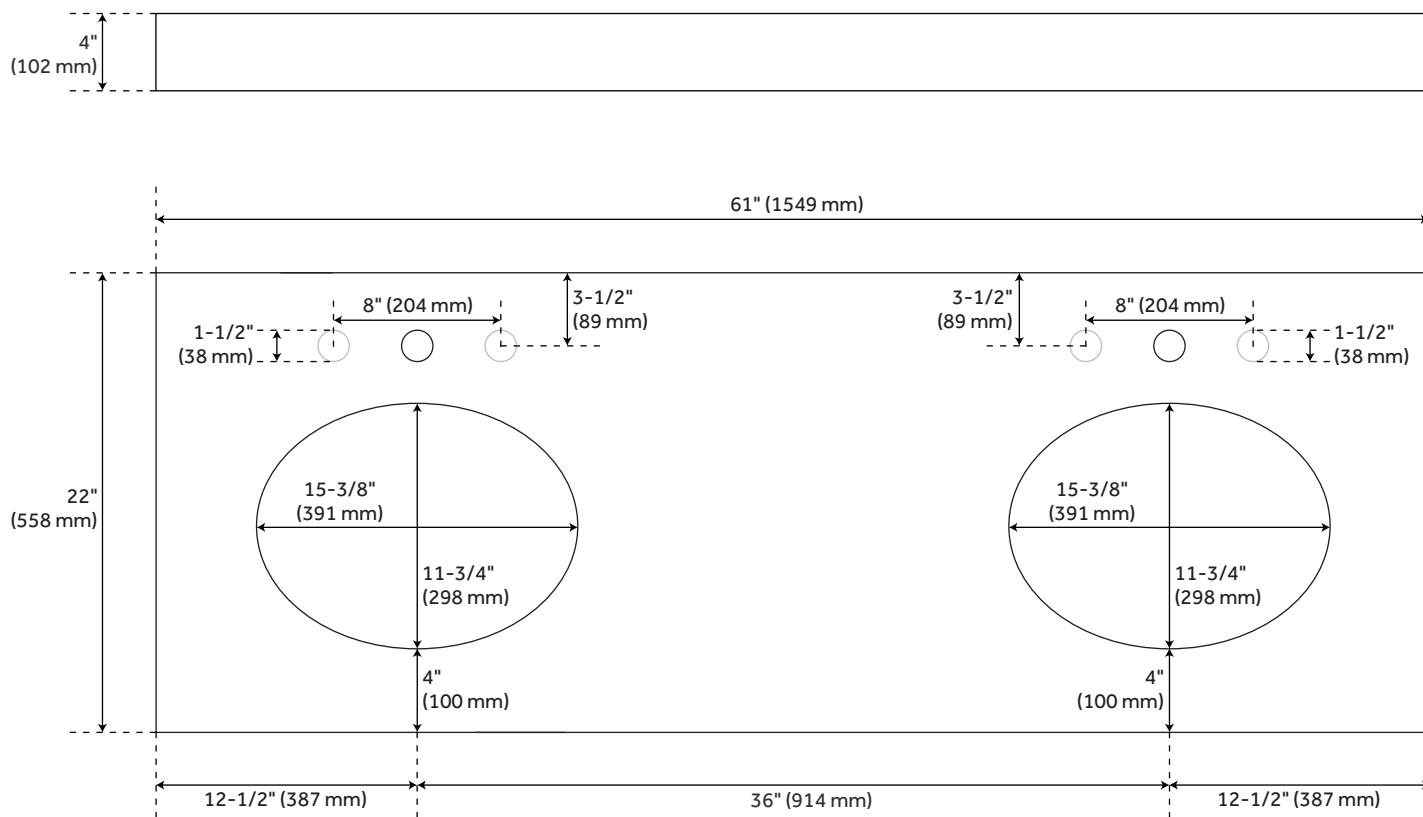

61" X 22"

3CM ACE DOUBLE VANITY TOP FOR UNDERMOUNT SINK

All dimensions and specifications are nominal and may vary. Use actual products for accuracy in critical situations.