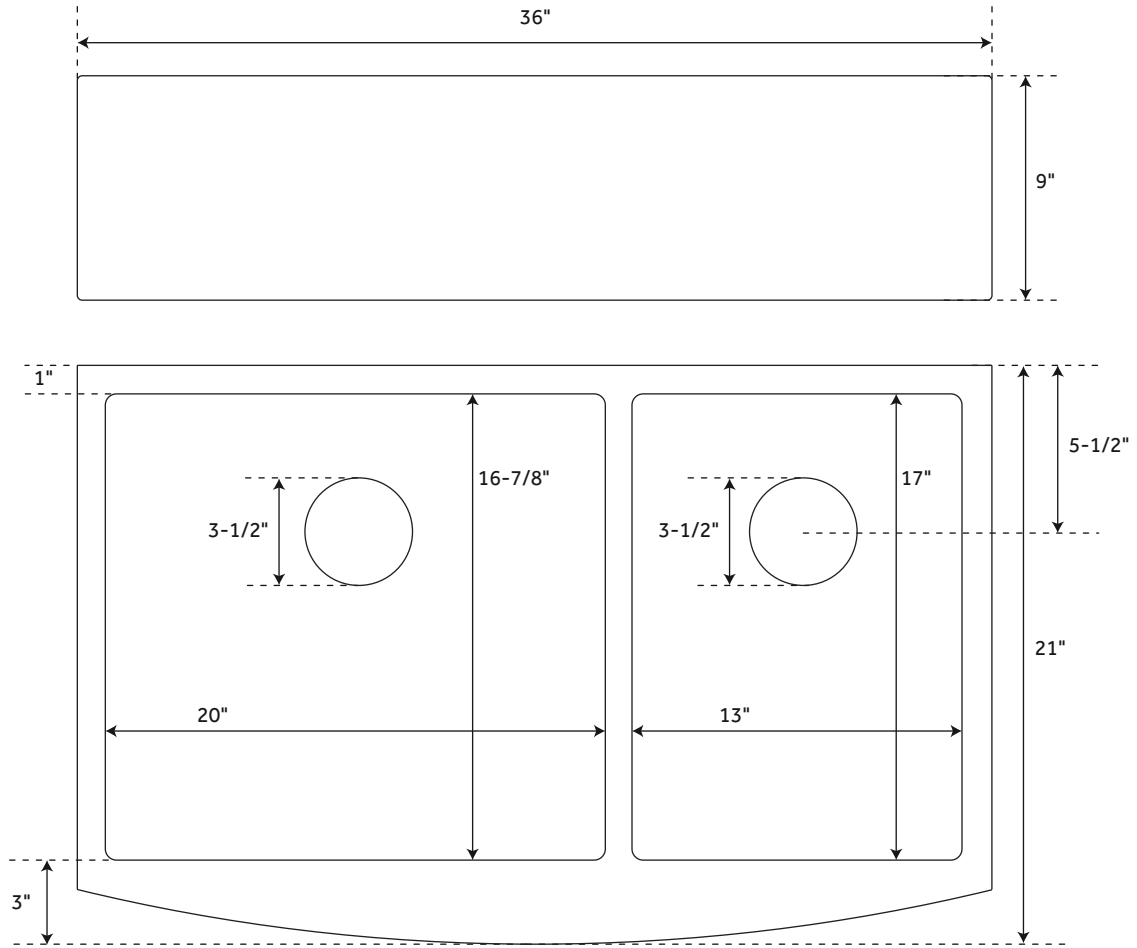

36" ATLAS

60/40 OFFSET DOUBLE-BOWL STAINLESS STEEL FARMHOUSE SINK - GUNMETAL BLACK

SKU: 944665

FEATURES

- Material: Stainless Steel
- Basin Split: 60/40
- Apron Design: Smooth
- Faucet Centers: No Faucet Hole
- Number of Basins: 2
- Length: 36"
- Width: 21"
- Height: 9"
- Large Bowl Length: 20"
- Large Bowl Width: 16-7/8"
- Small Bowl Length: 13"
- Small Bowl Width: 16-7/8"
- Water Depth to Rim: 8-5/8"
- Apron Front Rim Thickness: 3"
- Side and Back Rim Thickness: 1"
- Metal Gauge/Thickness: 16 Gauge
- Faucet Included: No
- Drain Included: Optional
- Drain Size: 3-1/2"

SIGNATURE HARDWARE LIFETIME WARRANTY

See website for warranty information

All measurements are approximate. Measurements may vary +/- 1/2".

REVISED 12/17/2018