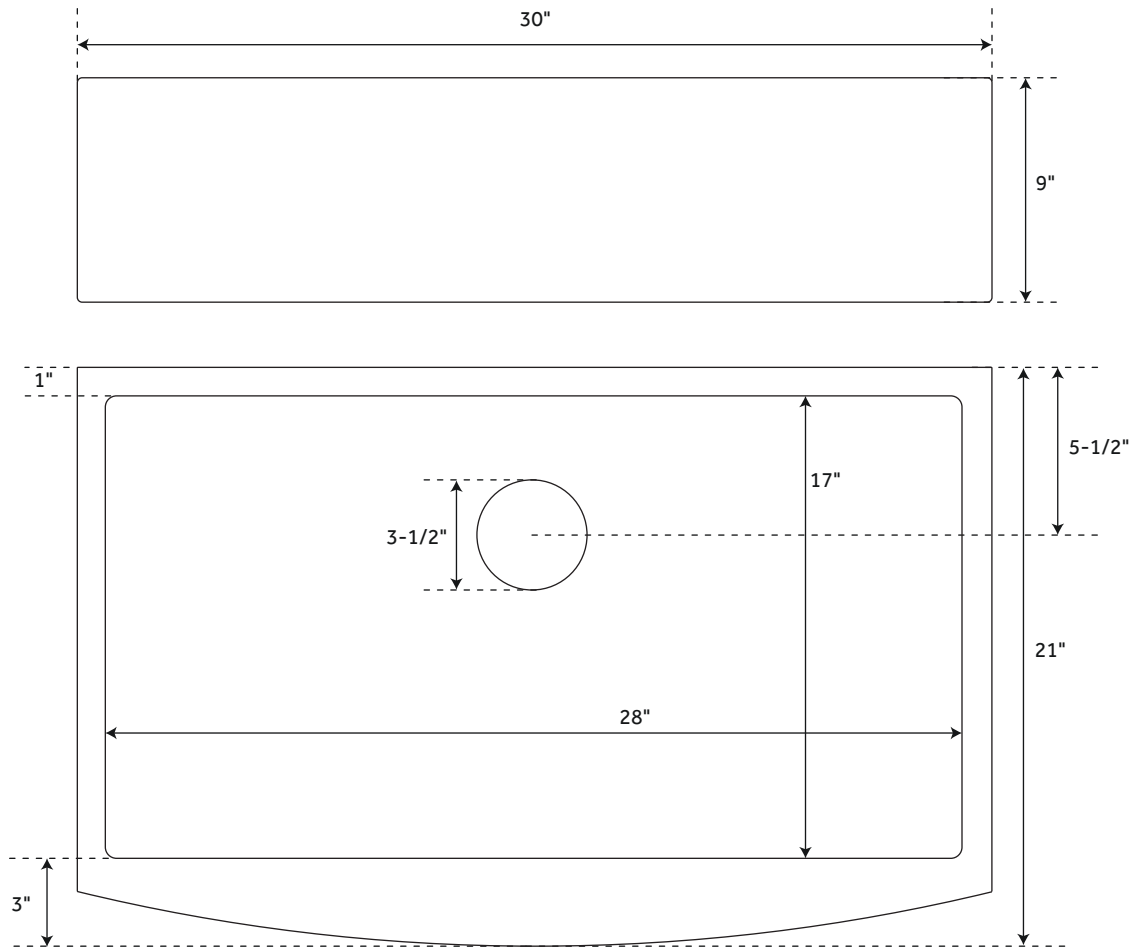

30" ATLAS

STAINLESS STEEL FARMHOUSE SINK - CURVED APRON - PEWTER

SKU: 944647

FEATURES

Material: Stainless Steel
Basin Split: Single
Apron Design: Smooth
Faucet Centers: No Faucet Hole
Number of Basins: 1
Length: 30"
Width: 21"
Height: 9"
Basin Length: 28"
Basin Width: 17"
Water Depth to Rim: 8-5/8"
Apron Front Rim Thickness: 3"
Side and Back Rim Thickness: 1"
Metal Gauge/Thickness: 16 Gauge
Faucet Included: No
Drain Included: Optional
Drain Size: 3-1/2"