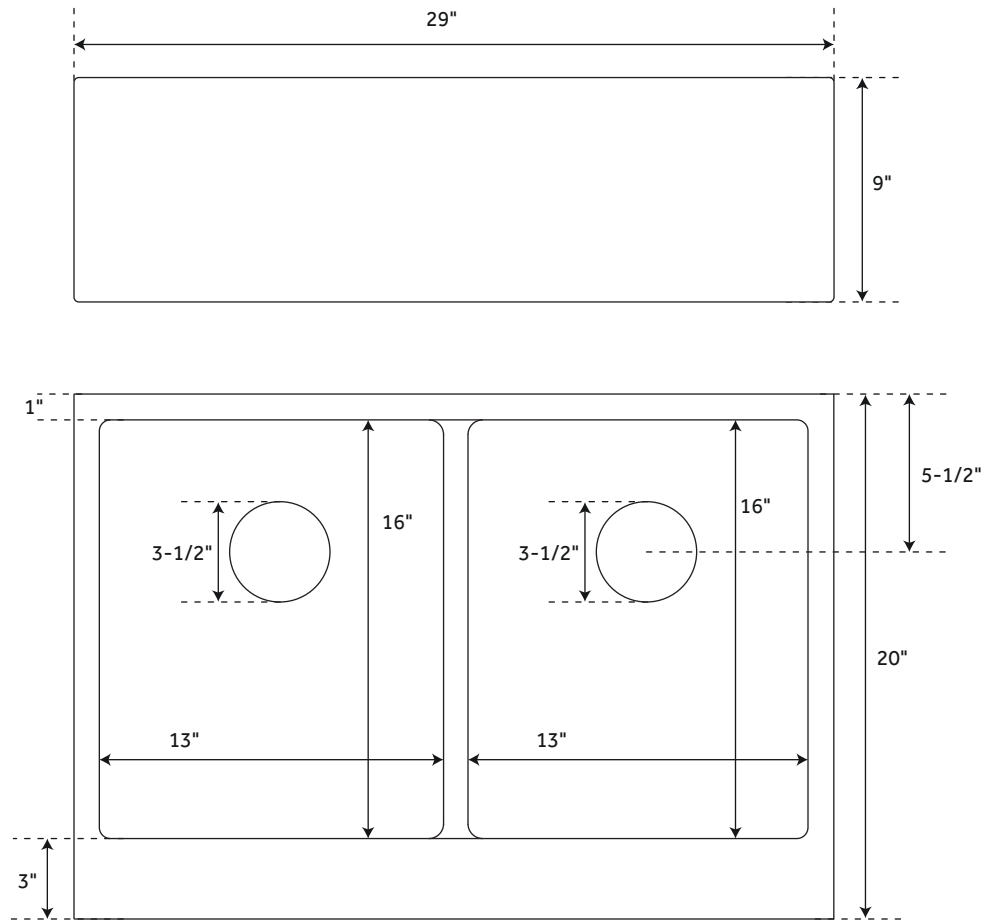

# 29" ATLAS

### FEATURES

- Material: Stainless Steel
- Basin Split: Single
- Faucet Centers: No Faucet Hole
- Number of Basins: 1
- Length: 29"
- Width: 20"
- Height: 9"
- Large Bowl Length: 13"
- Large Bowl Width: 16"
- Small Bowl Length: 13"
- Small Bowl Width: 16"
- Apron Front Rim Thickness: 3"
- Side and Back Rim Thickness: 1"
- Metal Gauge/Thickness: 16 Gauge
- Faucet Included: No
- Drain Included: Optional
- Drain Size: 3-1/2"
- Sink Installation: Farmhouse