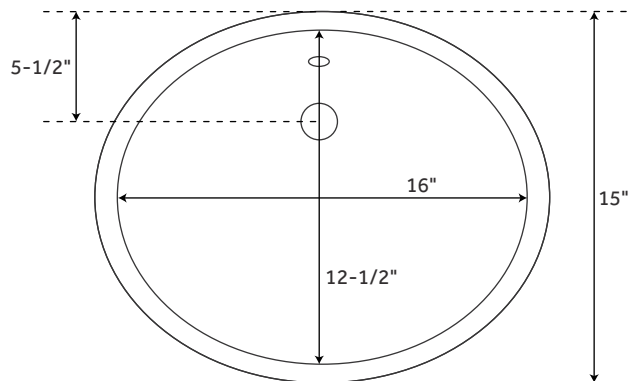

FEATURES

- Basin Length: 15-3/4"
- Basin Width: 11-1/2"
- Drain Size: 1-1/2"
- Vanity Top Depth: 22"
- Vanity Top Width: 49"
- Vanity Top Thickness: 3cm

APPROXIMATE WEIGHTS

- Granite: 130 – 145 lbs.
- Marble: 115 – 135 lbs.
- Quartz: 125 lbs.

PAGE 2

OPTIONAL PORCELAIN

UNDERMOUNT SINK

FEATURES

- Length: 18-5/8"
- Width: 15"
- Height: 7-3/4"
- Basin Length: 16"
- Basin Width: 12-1/2"
- Water Depth to Overflow: 5"
- Drain Hole: 1-1/2"

SIGNATURE HARDWARE

LIFETIME WARRANTY

See website for warranty information

OPTIONAL COPPER

UNDERMOUNT SINK

FEATURES

- Length: 19-3/8"
- Width: 15-5/8"
- Height: 5-3/4"
- Basin Length: 16-5/8"
- Basin Width: 12-3/4"
- Water Depth to Rim: 5-5/8"
- Drain Hole: 1-1/8"