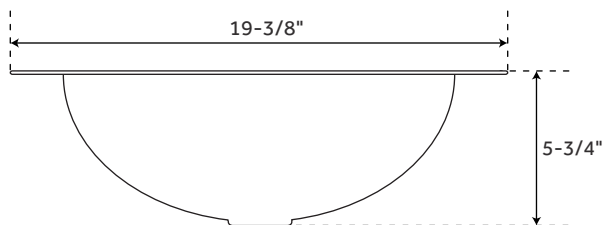

SIGNATURE HARDWARE

LIFETIME WARRANTY

See website for warranty information

All Measurements are approximate.

PAGE 3