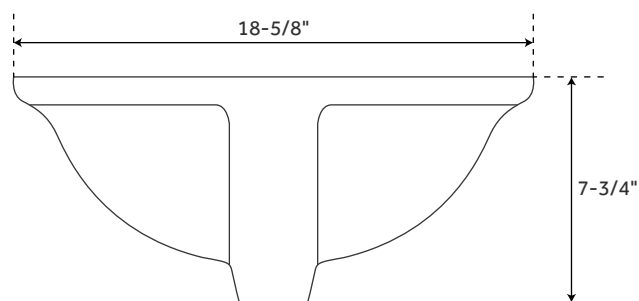

FEATURES

- Basin Length: 15-3/4"
- Basin Width: 11-1/2"
- Drain Size: 1-1/2"
- Vanity Top Depth: 22"
- Vanity Top Width: 49"
- Vanity Top Thickness: 3cm

APPROXIMATE WEIGHTS

- Granite: 130 – 145 lbs.
- Marble: 115 – 135 lbs.
- Quartz: 125 lbs.

PAGE 2

OPTIONAL PORCELAIN

UNDERMOUNT SINK

FEATURES

- Length: 18-5/8"
- Width: 15"
- Height: 7-3/4"
- Basin Length: 16"
- Basin Width: 12-1/2"
- Water Depth to Overflow: 5"
- Drain Hole: 1-1/2"

SIGNATURE HARDWARE

LIFETIME WARRANTY

See website for warranty information

OPTIONAL COPPER

UNDERMOUNT SINK

FEATURES

- Length: 19-3/8"
- Width: 15-5/8"
- Height: 5-3/4"
- Basin Length: 16-5/8"
- Basin Width: 12-3/4"
- Water Depth to Rim: 5-5/8"
- Drain Hole: 1-1/8"