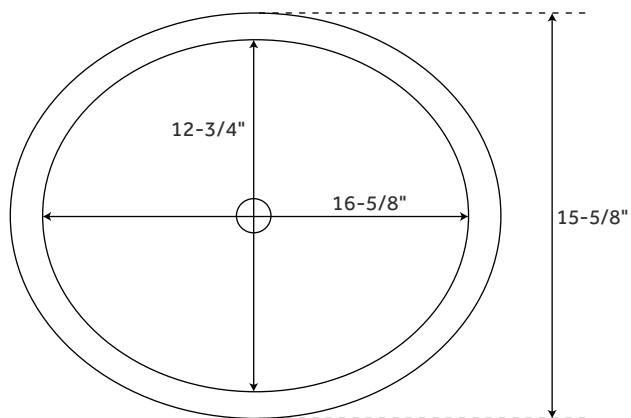

SIGNATURE HARDWARE

LIFETIME WARRANTY

See website for warranty information

All Measurements are approximate.

PAGE 3