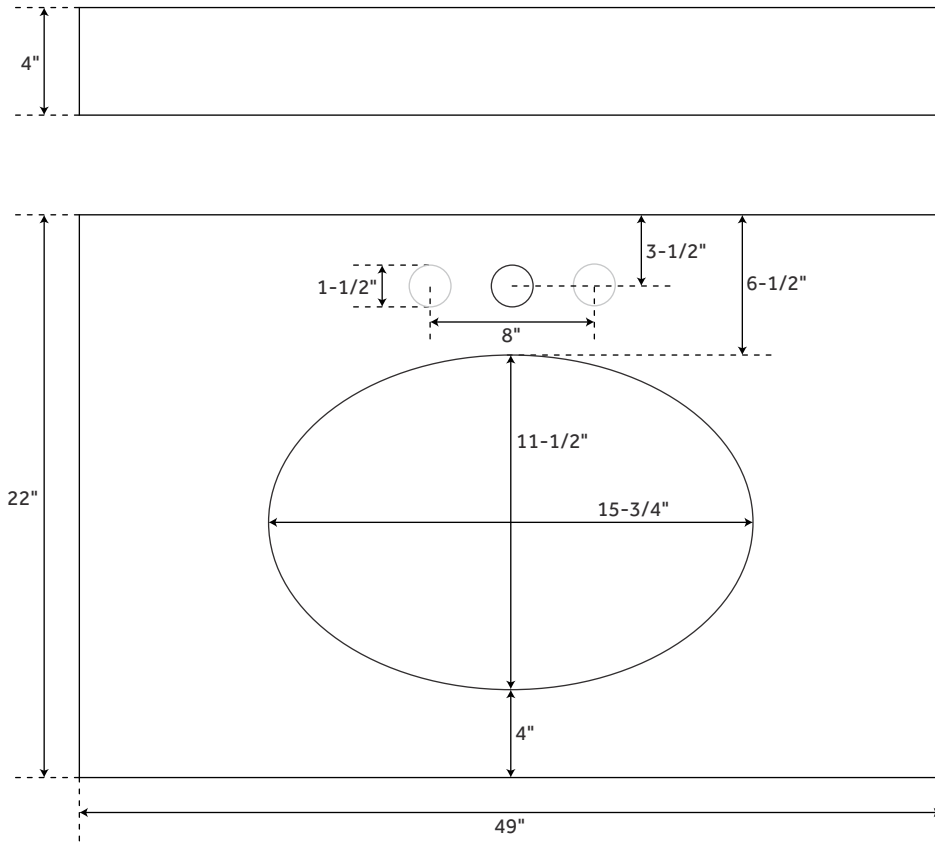

49" X 22"

3CM VANITY TOP FOR UNDERMOUNT SINK

SKU: 940297, 940299, 940301, 940318, 940320, 940322, 940339, 940341, 940343

VANITY TOP FEATURES

- Number of Basins: 1
- Sink Installation: Undermount - Oval
- Assembly Required: Yes
- Faucet Centers: Single-Hole, Widespread
- Faucet Included: No
- Sink Included: Optional
- Backsplash: Yes

FEATURES

- Basin Length: 15-3/4"
- Basin Width: 11-1/2"
- Drain Size: 1-1/2"
- Vanity Top Depth: 22"
- Vanity Top Width: 49"
- Vanity Top Thickness: 3cm

APPROXIMATE WEIGHTS

- Granite: 130 – 145 lbs.
- Marble: 115 – 135 lbs.
- Quartz: 125 lbs.

PAGE 2

OPTIONAL PORCELAIN

UNDERMOUNT SINK

FEATURES

- Length: 18-5/8"
- Width: 15"
- Height: 7-3/4"
- Basin Length: 16"
- Basin Width: 12-1/2"
- Water Depth to Overflow: 5"
- Drain Hole: 1-1/2"

SIGNATURE HARDWARE

LIFETIME WARRANTY

See website for warranty information

OPTIONAL COPPER

UNDERMOUNT SINK

FEATURES

- Length: 19-3/8"
- Width: 15-5/8"
- Height: 5-3/4"
- Basin Length: 16-5/8"
- Basin Width: 12-3/4"
- Water Depth to Rim: 5-5/8"
- Drain Hole: 1-1/8"