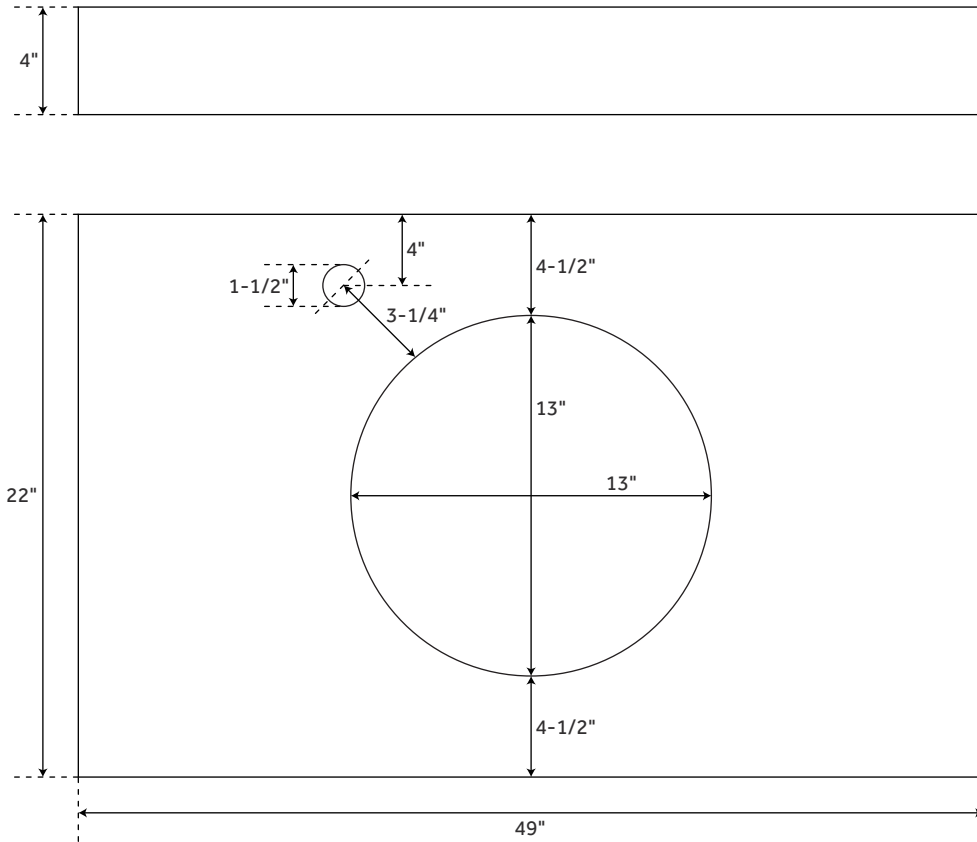

49" X 22"

3CM VANITY TOP FOR SEMI-RECESSED SINK

SKU: 940293, 940295, 940312, 940314, 940316, 940333

VANITY TOP FEATURES

Number of Basins: 1
Sink Installation: Semi-Recessed
Assembly Required: Yes
Faucet Centers: Offset
Faucet Included: No
Sink Included: Optional
Backsplash: Yes

FEATURES

- Basin Length: 17-1/8"
- Basin Width: 17-1/8"
- Drain Size: 1-1/2"
- Vanity Top Depth: 22"
- Vanity Top Width: 49"
- Vanity Top Thickness: 3cm

APPROXIMATE WEIGHTS

- Granite: 130 – 145 lbs.
- Marble: 120 – 135 lbs.
- Quartz: 125 – 130 lbs.

PAGE 2

PORCELAIN

SEMI-RECESSED SINK

FEATURES

Basin Length: 17-1/8"
Basin Width: 17-1/8"
Drain Size: 1-1/2"
Vanity Top Depth: 22"
Vanity Top Width: 37"
Vanity Top Thickness: 3cm

APPROXIMATE WEIGHTS

Granite: 95 – 105 lbs.
Marble: 90 – 100 lbs.
Quartz: 90 – 95 lbs.