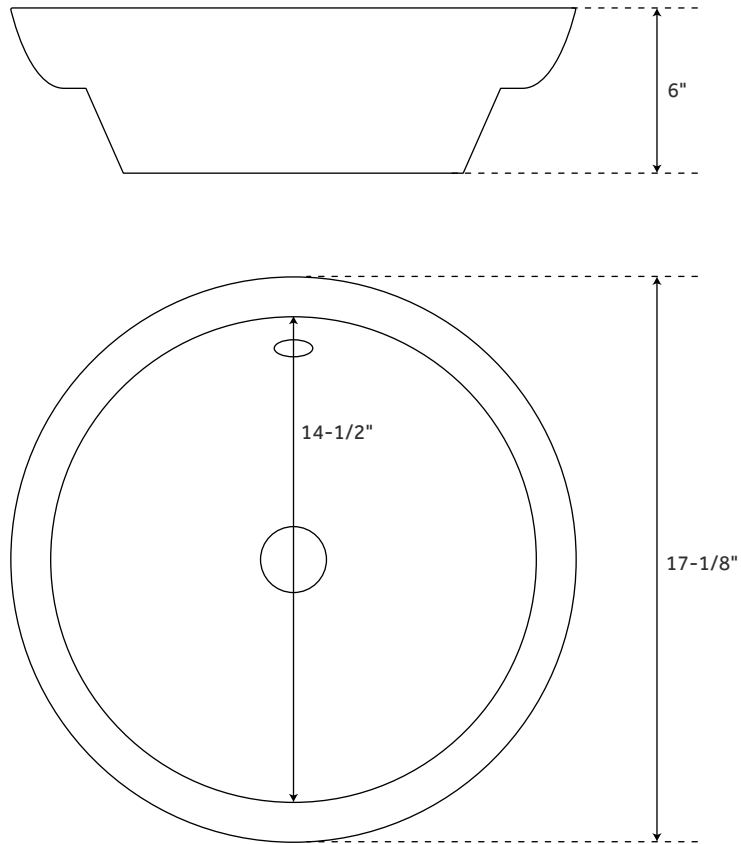

FEATURES

- Basin Length: 17-1/8"
- Basin Width: 17-1/8"
- Drain Size: 1-1/2"
- Vanity Top Depth: 22"
- Vanity Top Width: 49"
- Vanity Top Thickness: 3cm

APPROXIMATE WEIGHTS

- Granite: 130 – 145 lbs.
- Marble: 120 – 135 lbs.
- Quartz: 125 – 130 lbs.

PAGE 2

PORCELAIN

SEMI-RECESSED SINK

FEATURES

Basin Length: 17-1/8"
Basin Width: 17-1/8"
Drain Size: 1-1/2"
Vanity Top Depth: 22"
Vanity Top Width: 37"
Vanity Top Thickness: 3cm

APPROXIMATE WEIGHTS

Granite: 95 – 105 lbs.
Marble: 90 – 100 lbs.
Quartz: 90 – 95 lbs.