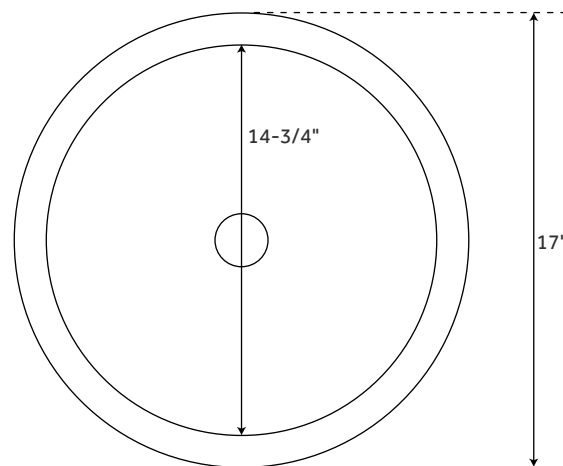

FEATURES

- Basin Length: 17-1/8"
- Basin Width: 17-1/8"
- Drain Size: 1-1/2"
- Vanity Top Depth: 22"
- Vanity Top Width: 49"
- Vanity Top Thickness: 3cm

APPROXIMATE WEIGHTS

- Granite: 130 – 145 lbs.
- Marble: 120 – 135 lbs.
- Quartz: 125 – 130 lbs.

PAGE 2

OPTIONAL PORCELAIN

SEMI-RECESSED SINK

FEATURES

Diameter: 17-1/8"
Height: 6"
Basin Diameter: 14-1/2"
Water Depth to Overflow: 2-3/8"
Drain Hole: 1-1/2"

SIGNATURE HARDWARE

LIFETIME WARRANTY

See website for warranty information

OPTIONAL COPPER

SEMI-RECESSED SINK

FEATURES

Diameter: 17"
Height: 6-5/8"
Basin Diameter: 14-3/4"
Water Depth to Rim: 6-1/4"
Drain Hole: 1-1/2"

SIGNATURE HARDWARE

LIFETIME WARRANTY

See website for warranty information

All Measurements are approximate.

PAGE 3