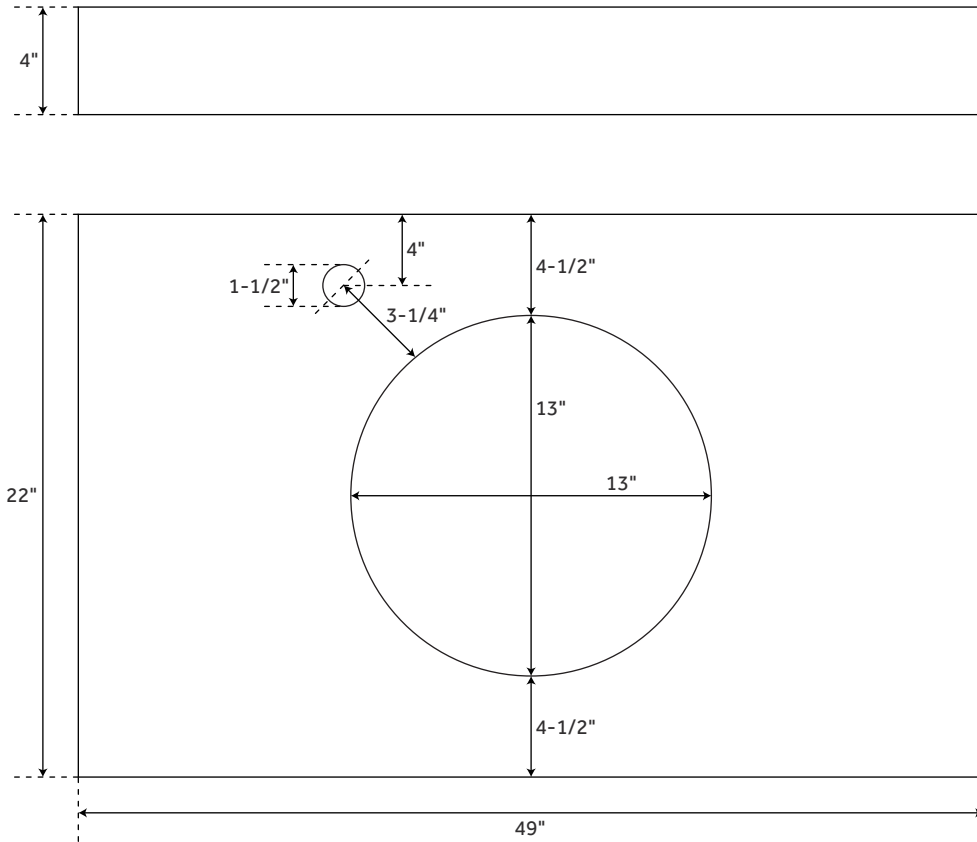

49" X 22"

3CM VANITY TOP FOR SEMI-RECESSED SINK

SKU: 940293, 940295, 940312, 940314, 940316, 940333

VANITY TOP FEATURES

Number of Basins: 1
Sink Installation: Semi-Recessed
Assembly Required: Yes
Faucet Centers: Offset
Faucet Included: No
Sink Included: Optional
Backsplash: Yes

FEATURES

- Basin Length: 17-1/8"
- Basin Width: 17-1/8"
- Drain Size: 1-1/2"
- Vanity Top Depth: 22"
- Vanity Top Width: 49"
- Vanity Top Thickness: 3cm

APPROXIMATE WEIGHTS

- Granite: 130 – 145 lbs.
- Marble: 120 – 135 lbs.
- Quartz: 125 – 130 lbs.

PAGE 2

OPTIONAL PORCELAIN

SEMI-RECESSED SINK

FEATURES

Diameter: 17-1/8"
Height: 6"
Basin Diameter: 14-1/2"
Water Depth to Overflow: 2-3/8"
Drain Hole: 1-1/2"

SIGNATURE HARDWARE

LIFETIME WARRANTY

See website for warranty information

OPTIONAL COPPER

SEMI-RECESSED SINK

FEATURES

Diameter: 17"
Height: 6-5/8"
Basin Diameter: 14-3/4"
Water Depth to Rim: 6-1/4"
Drain Hole: 1-1/2"

SIGNATURE HARDWARE

LIFETIME WARRANTY

See website for warranty information