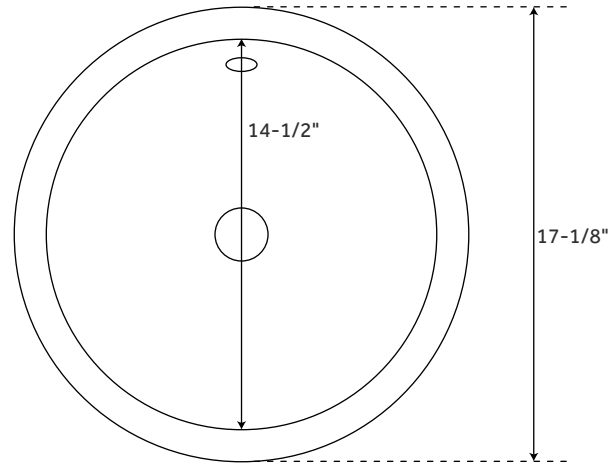

FEATURES

- Basin Length: 17-1/8"
- Basin Width: 17-1/8"
- Drain Size: 1-1/2"
- Vanity Top Depth: 22"
- Vanity Top Width: 49"
- Vanity Top Thickness: 3cm

APPROXIMATE WEIGHTS

- Granite: 130 – 145 lbs.
- Marble: 120 – 135 lbs.
- Quartz: 125 – 130 lbs.

PAGE 2

OPTIONAL PORCELAIN

SEMI-RECESSED SINK

FEATURES

Diameter: 17-1/8"
Height: 6"
Basin Diameter: 14-1/2"
Water Depth to Overflow: 2-3/8"
Drain Hole: 1-1/2"

SIGNATURE HARDWARE

LIFETIME WARRANTY

See website for warranty information

OPTIONAL COPPER

SEMI-RECESSED SINK

FEATURES

Diameter: 17"
Height: 6-5/8"
Basin Diameter: 14-3/4"
Water Depth to Rim: 6-1/4"
Drain Hole: 1-1/2"

SIGNATURE HARDWARE

LIFETIME WARRANTY

See website for warranty information