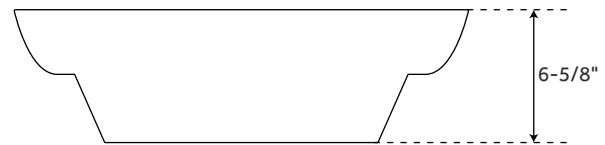

FEATURES

- Basin Length: 17-1/8"
- Basin Width: 17-1/8"
- Drain Size: 1-1/2"
- Vanity Top Depth: 22"
- Vanity Top Width: 49"
- Vanity Top Thickness: 3cm

APPROXIMATE WEIGHTS

- Granite: 130 – 145 lbs.
- Marble: 120 – 135 lbs.
- Quartz: 125 – 130 lbs.

PAGE 2

OPTIONAL PORCELAIN

SEMI-RECESSED SINK

FEATURES

Diameter: 17-1/8"
Height: 6"
Basin Diameter: 14-1/2"
Water Depth to Overflow: 2-3/8"
Drain Hole: 1-1/2"

SIGNATURE HARDWARE

LIFETIME WARRANTY

See website for warranty information

OPTIONAL COPPER

SEMI-RECESSED SINK

FEATURES

Diameter: 17"
Height: 6-5/8"
Basin Diameter: 14-3/4"
Water Depth to Rim: 6-1/4"
Drain Hole: 1-1/2"

SIGNATURE HARDWARE

LIFETIME WARRANTY

See website for warranty information

All Measurements are approximate.

PAGE 3