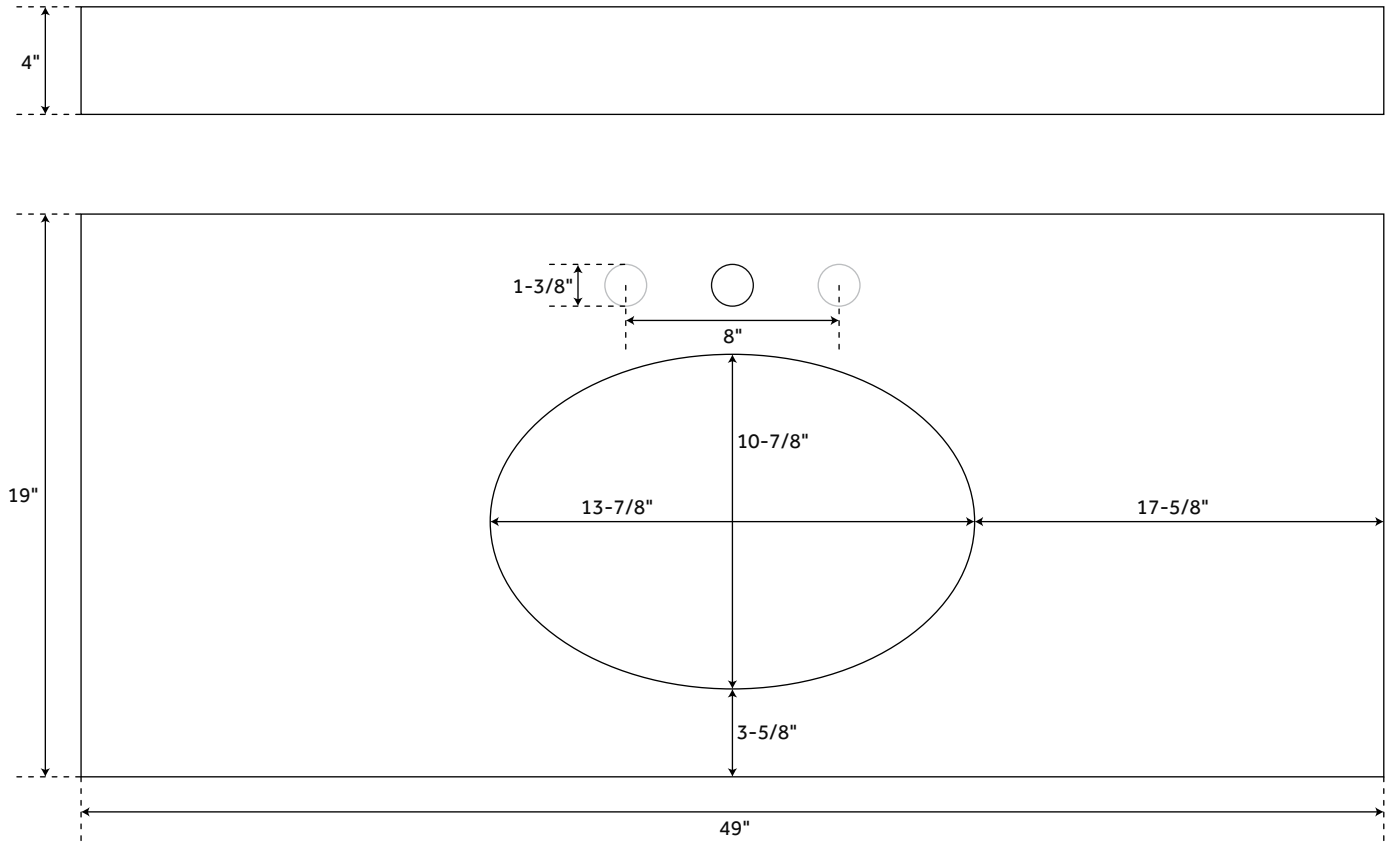

# 49" X 19"

2CM NARROW DEPTH VANITY TOP FOR UNDERMOUNT SINK

SKU: 940758, 940762, 940768, 940771, 940774, 941690, 941696

**VANITY TOP FEATURES**

- Number of Basins: 1
- Sink Installation: Undermount - Oval
- Assembly Required: Yes
- Faucet Centers: Single Hole, Widespread
- Faucet Included: No
- Sink Included: Optional
- Backsplash: Yes

# 49" X 19"

### FEATURES

- Basin Length: 13-7/8"
- Basin Width: 10-7/8"
- Vanity Top Depth: 19"
- Vanity Top Width: 49"
- Vanity Top Thickness: 2cm

### FEATURES

Length: 16-3/8"  
Width: 13-1/8"  
Height: 7-1/2"  
Drain Hole: 1-1/2"