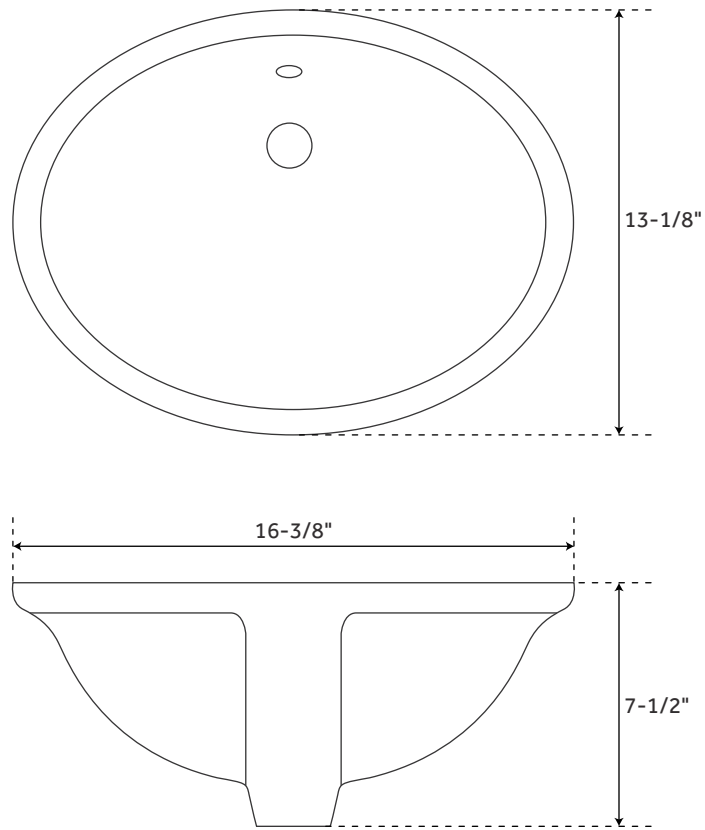

### FEATURES

- Basin Length: 13-7/8"
- Basin Width: 10-7/8"
- Vanity Top Depth: 19"
- Vanity Top Width: 49"
- Vanity Top Thickness: 2cm

### SIGNATURE HARDWARE LIFETIME WARRANTY

See website for warranty information

All Measurements are approximate.

It is recommended to have the product at the job site before finalizing plumbing.

Only stone tops include a backsplash.

### FEATURES

Length: 16-3/8"  
Width: 13-1/8"  
Height: 7-1/2"  
Drain Hole: 1-1/2"