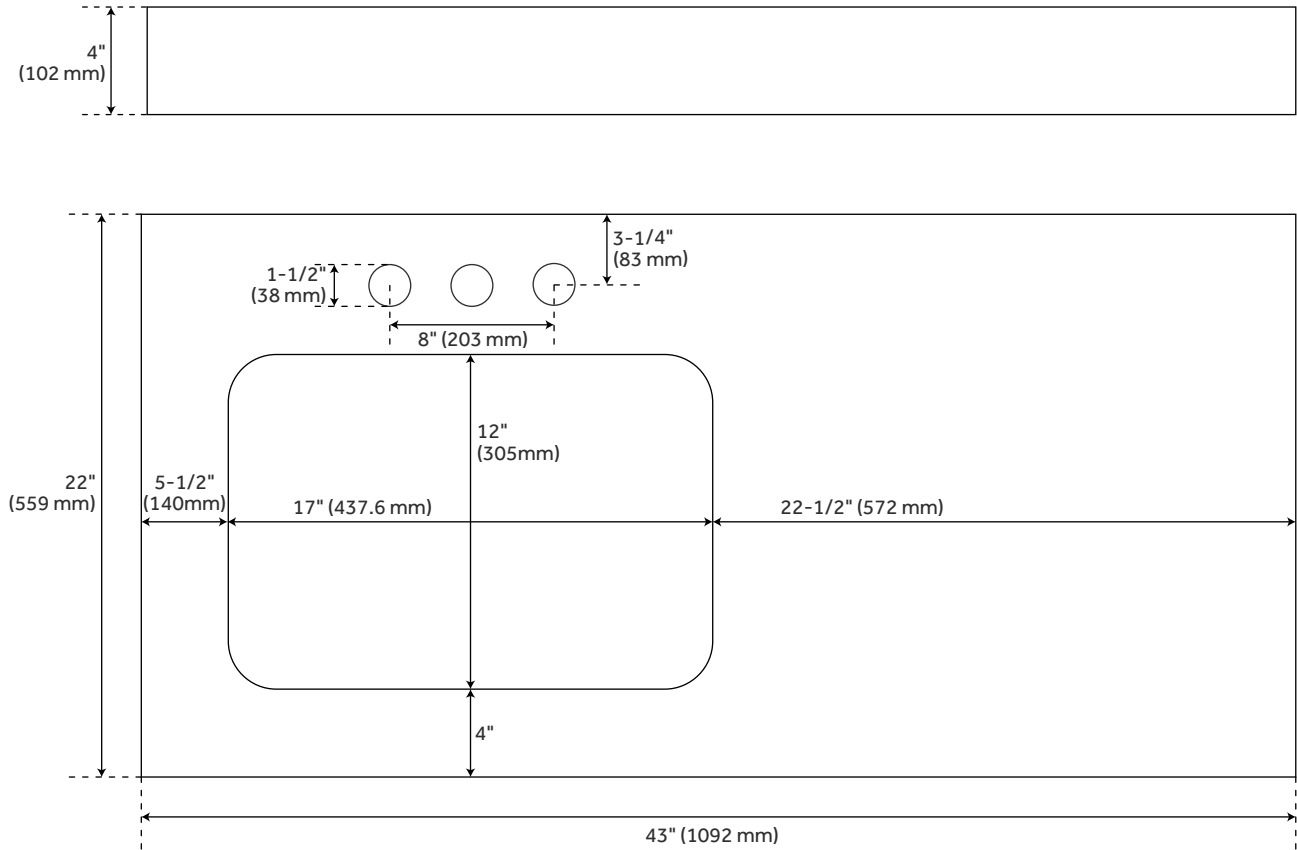

43" X 22"

3CM VANITY TOP FOR OFFSET RECTANGULAR UNDERMOUNT SINK

SKU: 950856, 950857, 457040, 457039

VANITY TOP FEATURES

- Number of Basins: 1
- Sink Installation: Undermount - Rectangle
- Assembly Required: Yes
- Faucet Centers: Widespread
- Faucet Included: No
- Sink Included: Optional
- Backsplash: Yes

FEATURES

- Faucet Centers: 8"
- Basin Length: 17"
- Basin Width: 12"
- Drain Size: 1-1/2"
- Vanity Top Depth: 22"
- Vanity Top Width: 43"
- Vanity Top Thickness: 3cm

APPROXIMATE WEIGHTS

- Granite: 90 - 100 lbs.
- Marble: 85 - 90 lbs.
- Quartz: 80 - 85 lbs.

PRODUCT IMAGE

RECTANGULAR

PORCELAIN UNDERMOUNT BATHROOM SINK

SKU: 931670

FEATURES

- Shape: Rectangle
- Sink Material: Porcelain
- Number Of Basins: 1
- Sink Installation: Undermount
- Faucet Centers: No Faucet Hole
- Overflow Hole: Yes
- Length: 20-1/4"
- Width: 14-3/4"
- Height: 7-5/8"
- Basin Length: 18-1/8"
- Basin Width: 12-3/4"
- Basin Depth: 5-1/2"
- Water Depth To Overflow: 4-1/8"
- Drain Included: Optional
- Faucet Included: No