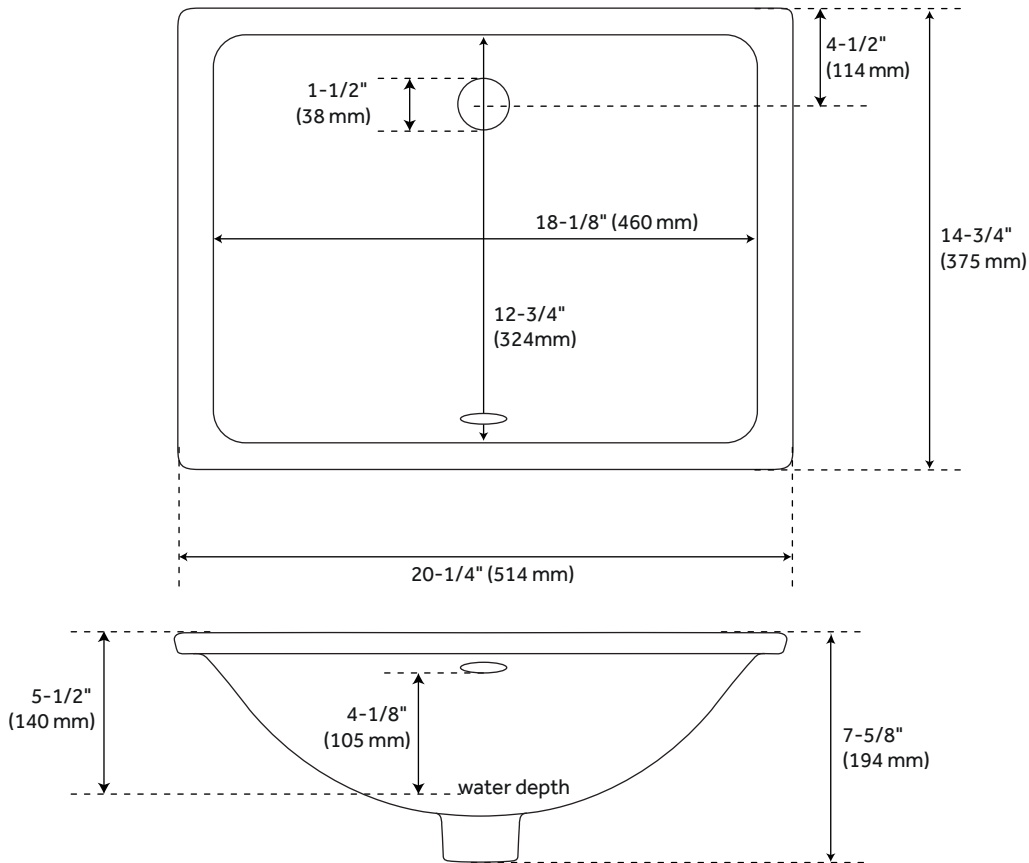

FEATURES

- Faucet Centers: 8"
- Basin Length: 17"
- Basin Width: 12"
- Drain Size: 1-1/2"
- Vanity Top Depth: 22"
- Vanity Top Width: 43"
- Vanity Top Thickness: 3cm

APPROXIMATE WEIGHTS

- Granite: 90 - 100 lbs.
- Marble: 85 - 90 lbs.
- Quartz: 80 - 85 lbs.

It is recommended to have the product at the job site before finalizing plumbing.

Only stone tops include a backsplash.

All dimensions and specifications are nominal and may vary. Use actual products for accuracy in critical situations.

PRODUCT IMAGE

RECTANGULAR

PORCELAIN UNDERMOUNT BATHROOM SINK

SKU: 931670

FEATURES

- Shape: Rectangle
- Sink Material: Porcelain
- Number Of Basins: 1
- Sink Installation: Undermount
- Faucet Centers: No Faucet Hole
- Overflow Hole: Yes
- Length: 20-1/4"
- Width: 14-3/4"
- Height: 7-5/8"
- Basin Length: 18-1/8"
- Basin Width: 12-3/4"
- Basin Depth: 5-1/2"
- Water Depth To Overflow: 4-1/8"
- Drain Included: Optional
- Faucet Included: No

PRODUCT IMAGE

All dimensions and specifications are nominal and may vary. Use actual products for accuracy in critical situations.