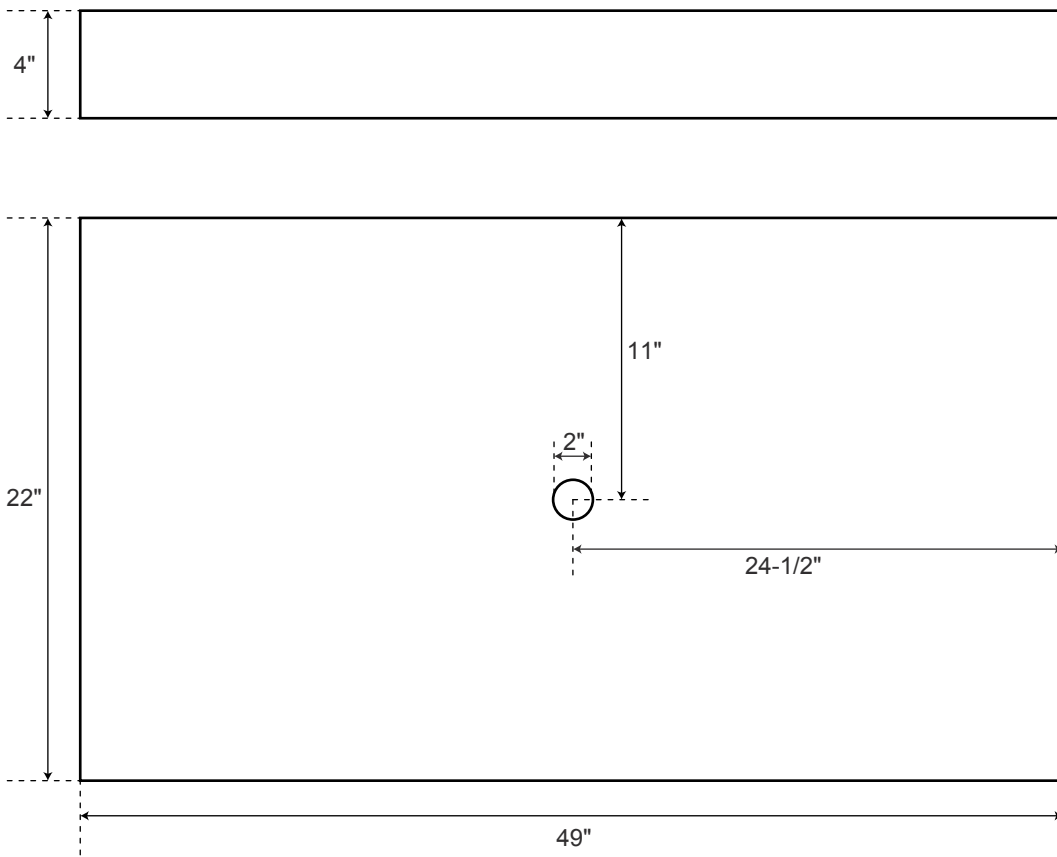

49" Stone & Wood

Vanity Top for Vessel Sink

Approximate Weights

Granite	130 – 150 lbs.
Marble	125 – 150 lbs.
Quartz	135 – 145 lbs.
Wood	30 – 40 lbs.

* Measurements are approximate. It is recommended to have the product at the job site before finalizing plumbing.

* Only Stone Tops include a backsplash.