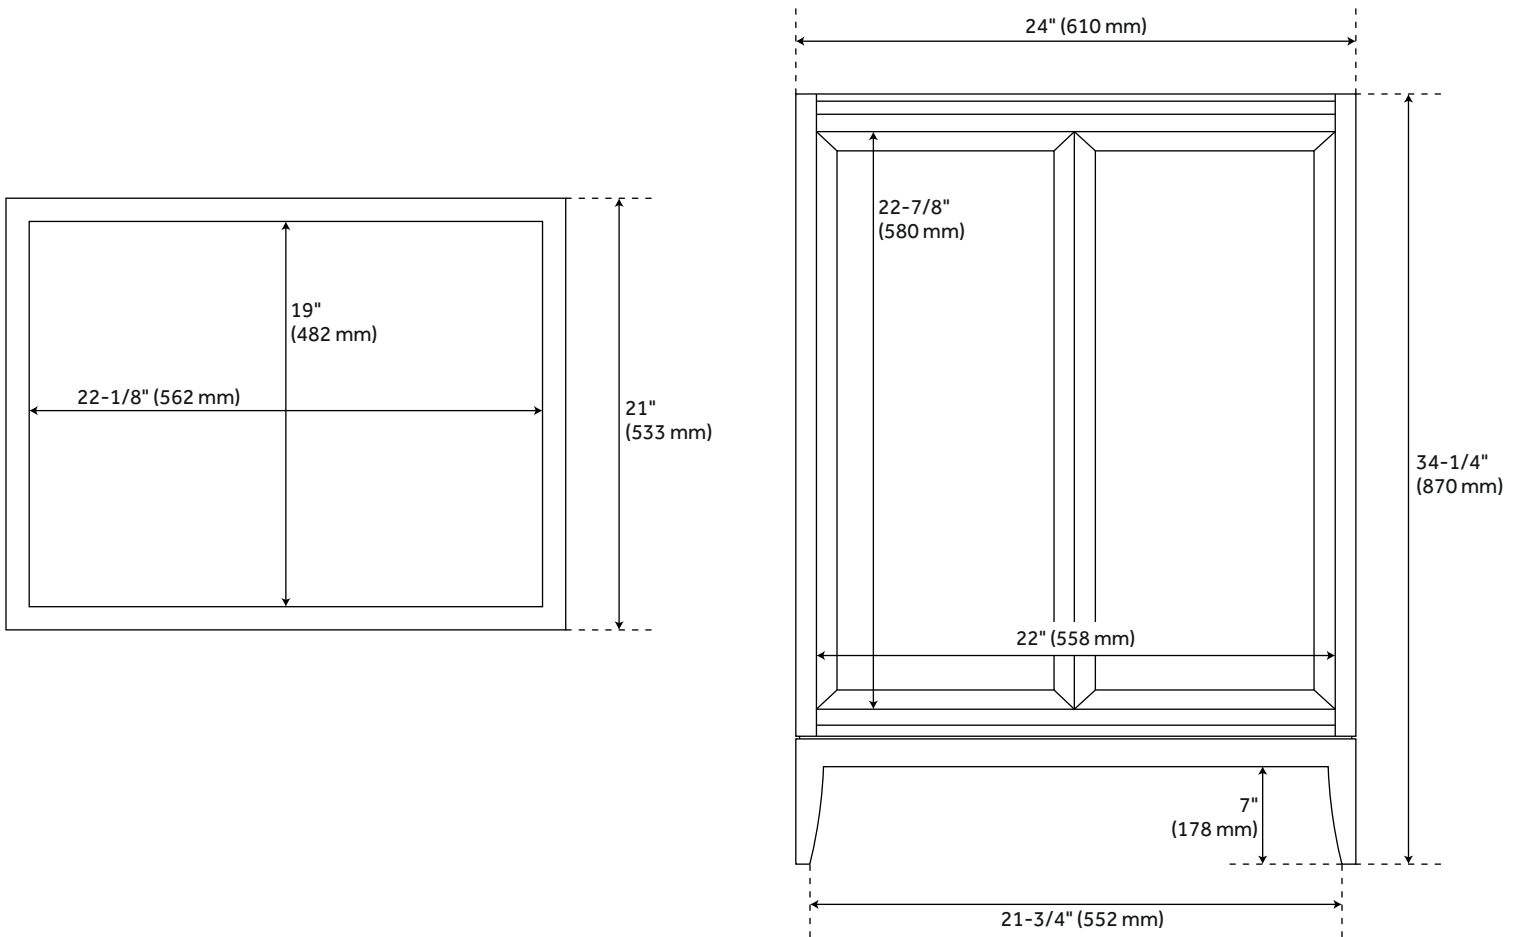

24" SIMIEN TEAK VANITY WITH UNDERMOUNT SINK - NATURAL TEAK

SKU: 953674-24-UM

CODES/STANDARDS

FEATURES

Installation Type: Freestanding
Features: Soft-Close Hinges
Product Finish: Natural Teak
Material: Teak
Number of Doors: 2
Width: 24"
Height: 34-1/4"
Depth: 21"
Assembly Required: No
Number of Shelves: 1
Number of Basins: 1
Sink Installation: Undermount - Oval
Fits Drain Hole Size: 1-1/2"
Faucet Included: No
Sink Material: Porcelain
Vanity Top Thickness: 3cm
Size: 24"
Adjustable Shelves: Yes
Built-In Adjusters: Yes
Sink Included: Optional
Sink Color: White
Basin Overflow: Yes
Vanity Top Included: Optional
Vanity Top Depth: 22"
Vanity Top Width: 25"
Mirror Included: No

Code:
REVISED 6/27/2022

24" SIMIEN TEAK VANITY - NATURAL TEAK

SKU: 482908

All dimensions and specifications are nominal and may vary. Use actual products for accuracy in critical situations.