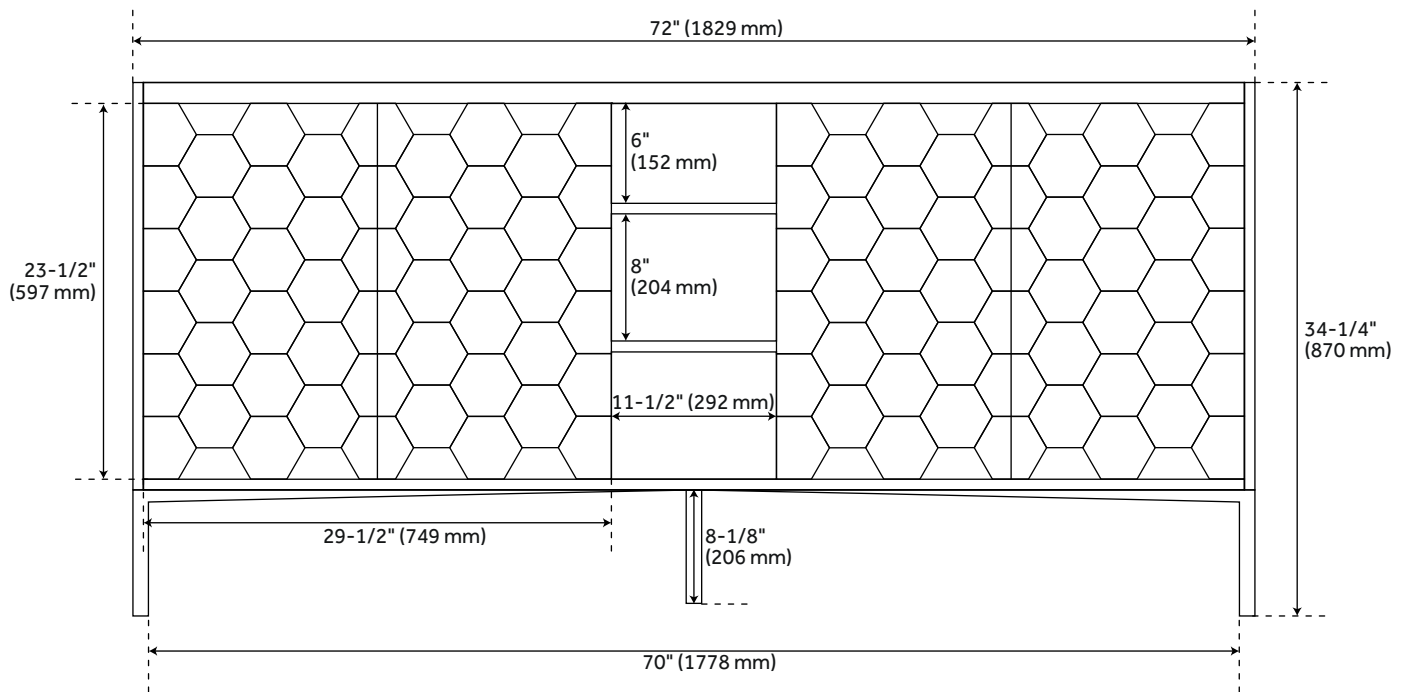

72" DEVORA DOUBLE CONSOLE VANITY FOR VESSEL SINKS - PORT GRAY

SKU: 953141-72-VES

CODES/STANDARDS

FEATURES

Installation Type: Freestanding
Features: Soft-Close Hinges; Matching Mirror
Product Finish: Port Gray
Material: Wood
Number of Doors: 4
Number of Drawers: 3
Width: 72"
Height: 34-1/4"
Depth: 21"
Assembly Required: No
Number of Shelves: 2
Dovetail Drawers: Yes
Number of Basins: 2
Sink Installation: Vessel
Fits Drain Hole Size: 1-1/2"
Faucet Included: No
Vanity Top Thickness: 3cm
Size: 72"
Built-In Adjusters: Yes
Sink Included: No
Vanity Top Included: Optional
Vanity Top Depth: 22"
Vanity Top Width: 73"
Mirror Included: No

Code:
REVISED 3/29/2022

72" DEVORA DOUBLE CONSOLE VANITY - PORT GRAY

SKU: 482231

All dimensions and specifications are nominal and may vary. Use actual products for accuracy in critical situations.