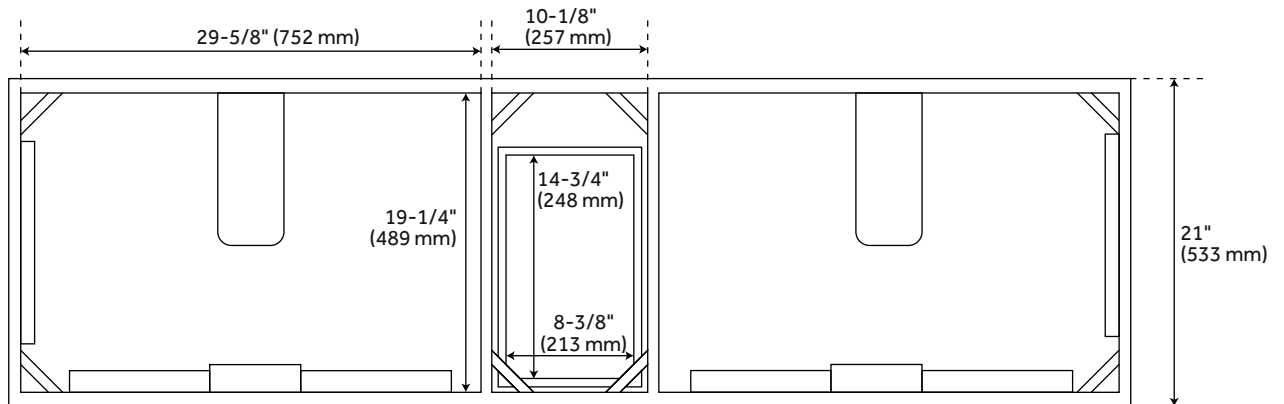

72" DEVORA DOUBLE CONSOLE VANITY FOR VESSEL SINKS - PORT GRAY

SKU: 953141-72-VES

CODES/STANDARDS

FEATURES

Installation Type: Freestanding
Features: Soft-Close Hinges; Matching Mirror
Product Finish: Port Gray
Material: Wood
Number of Doors: 4
Number of Drawers: 3
Width: 72"
Height: 34-1/4"
Depth: 21"
Assembly Required: No
Number of Shelves: 2
Dovetail Drawers: Yes
Number of Basins: 2
Sink Installation: Vessel
Fits Drain Hole Size: 1-1/2"
Faucet Included: No
Vanity Top Thickness: 3cm
Size: 72"
Built-In Adjusters: Yes
Sink Included: No
Vanity Top Included: Optional
Vanity Top Depth: 22"
Vanity Top Width: 73"
Mirror Included: No

Code:
REVISED 3/29/2022

72" DEVORA DOUBLE CONSOLE VANITY - PORT GRAY

SKU: 482231

All dimensions and specifications are nominal and may vary. Use actual products for accuracy in critical situations.