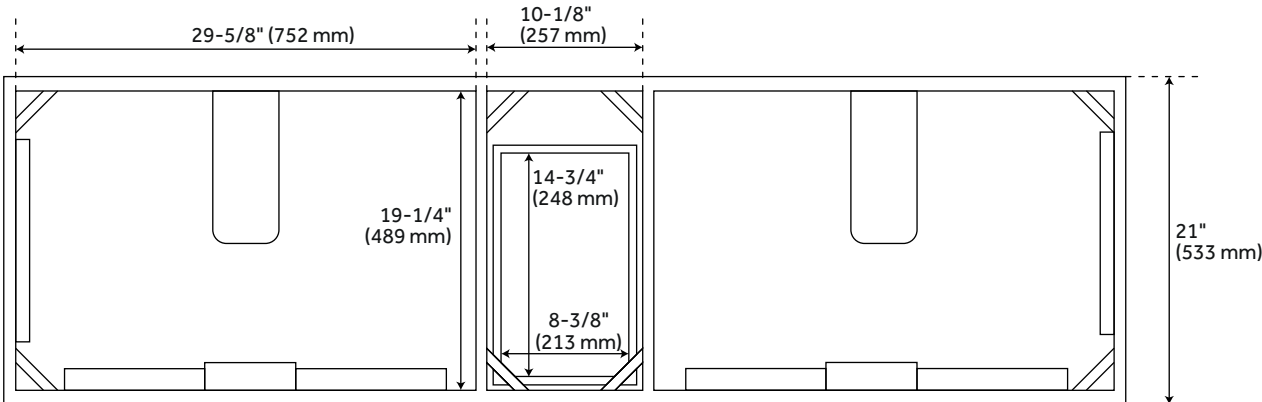

72" DEVORA DOUBLE CONSOLE VANITY FOR VESSEL SINKS - AGED AUBURN

SKU: 953140-72-VES

CODES/STANDARDS

FEATURES

Installation Type: Freestanding
Features: Soft-Close Hinges; Matching Mirror
Product Finish: Aged Auburn
Material: Wood
Number of Doors: 4
Number of Drawers: 3
Width: 72"
Height: 34-1/4"
Depth: 21"
Assembly Required: No
Number of Shelves: 2
Dovetail Drawers: Yes
Number of Basins: 2
Sink Installation: Vessel
Fits Drain Hole Size: 1-1/2"
Faucet Included: No
Vanity Top Thickness: 3cm
Size: 72"
Built-In Adjusters: Yes
Sink Included: No
Vanity Top Included: Optional
Vanity Top Depth: 22"
Vanity Top Width: 73"
Mirror Included: No

Code:
REVISED 3/29/2022

72" DEVORA DOUBLE CONSOLE VANITY - AGED AUBURN

SKU: 482230

All dimensions and specifications are nominal and may vary. Use actual products for accuracy in critical situations.