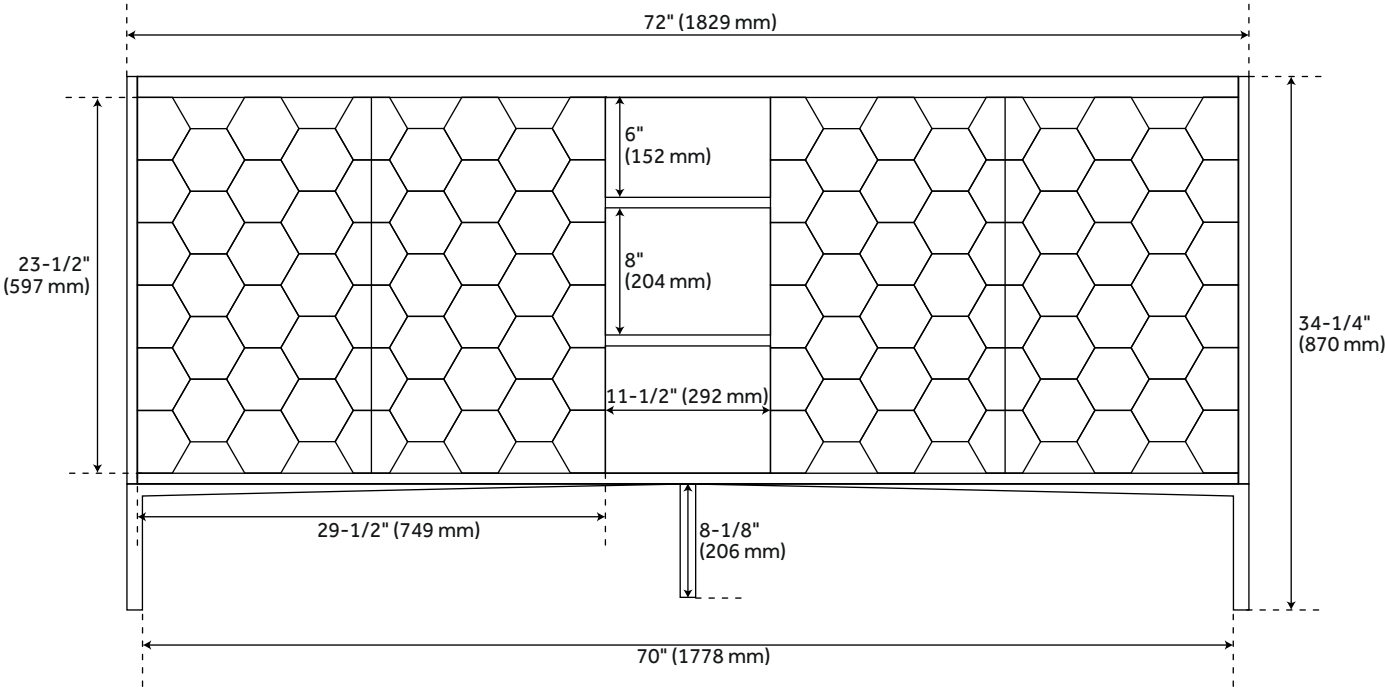

72" DEVORA DOUBLE CONSOLE VANITY FOR VESSEL SINKS - AGED AUBURN

SKU: 953140-72-VES

CODES/STANDARDS

FEATURES

Installation Type: Freestanding
Features: Soft-Close Hinges; Matching Mirror
Product Finish: Aged Auburn
Material: Wood
Number of Doors: 4
Number of Drawers: 3
Width: 72"
Height: 34-1/4"
Depth: 21"
Assembly Required: No
Number of Shelves: 2
Dovetail Drawers: Yes
Number of Basins: 2
Sink Installation: Vessel
Fits Drain Hole Size: 1-1/2"
Faucet Included: No
Vanity Top Thickness: 3cm
Size: 72"
Built-In Adjusters: Yes
Sink Included: No
Vanity Top Included: Optional
Vanity Top Depth: 22"
Vanity Top Width: 73"
Mirror Included: No

Code:
REVISED 3/29/2022

72" DEVORA DOUBLE CONSOLE VANITY - AGED AUBURN

SKU: 482230

All dimensions and specifications are nominal and may vary. Use actual products for accuracy in critical situations.