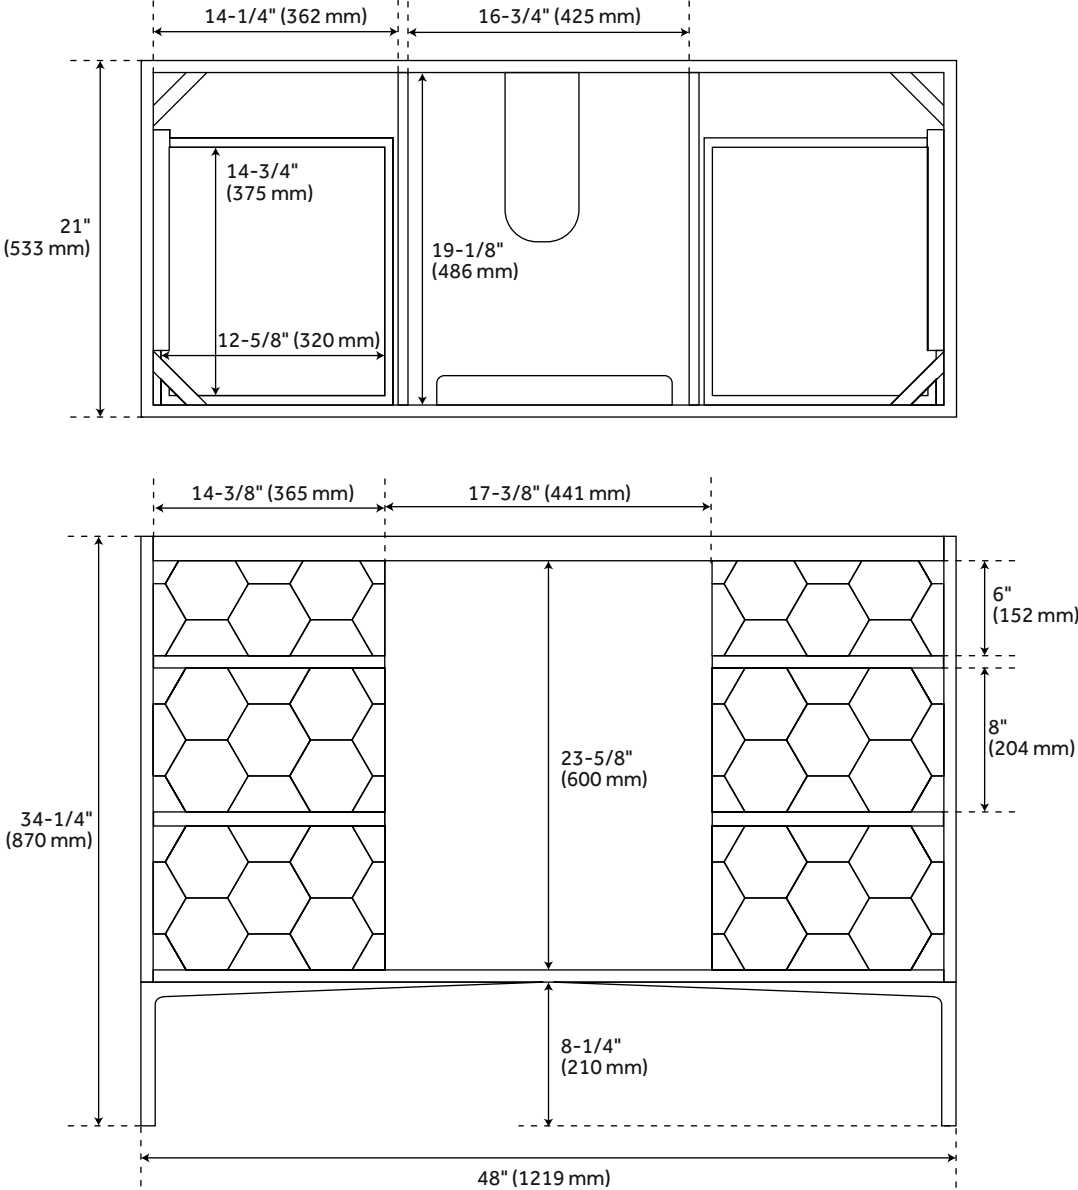

48" DEVORA CONSOLE VANITY WITH UNDERMOUNT SINK - PORT GRAY

SKU: 953141-48-UM

CODES/STANDARDS

FEATURES

Installation Type: Freestanding
Features: Soft-Close Hinges; Matching Mirror
Product Finish: Port Gray
Material: Wood
Number of Doors: 1
Number of Drawers: 6
Width: 48"
Height: 34-1/4"
Depth: 21"
Assembly Required: No
Number of Shelves: 1
Dovetail Drawers: Yes
Number of Basins: 1
Sink Installation: Undermount - Oval
Fits Drain Hole Size: 1-1/2"
Faucet Included: No
Sink Material: Porcelain
Vanity Top Thickness: 3cm
Size: 48"
Built-In Adjusters: Yes
Sink Included: Optional
Sink Color: White
Basin Overflow: Yes
Vanity Top Included: Optional
Vanity Top Depth: 22"
Vanity Top Width: 49"
Mirror Included: No

Code:
REVISED 3/29/2022

48" DEVORA CONSOLE VANITY - PORT GRAY

SKU: 482229

All dimensions and specifications are nominal and may vary. Use actual products for accuracy in critical situations.