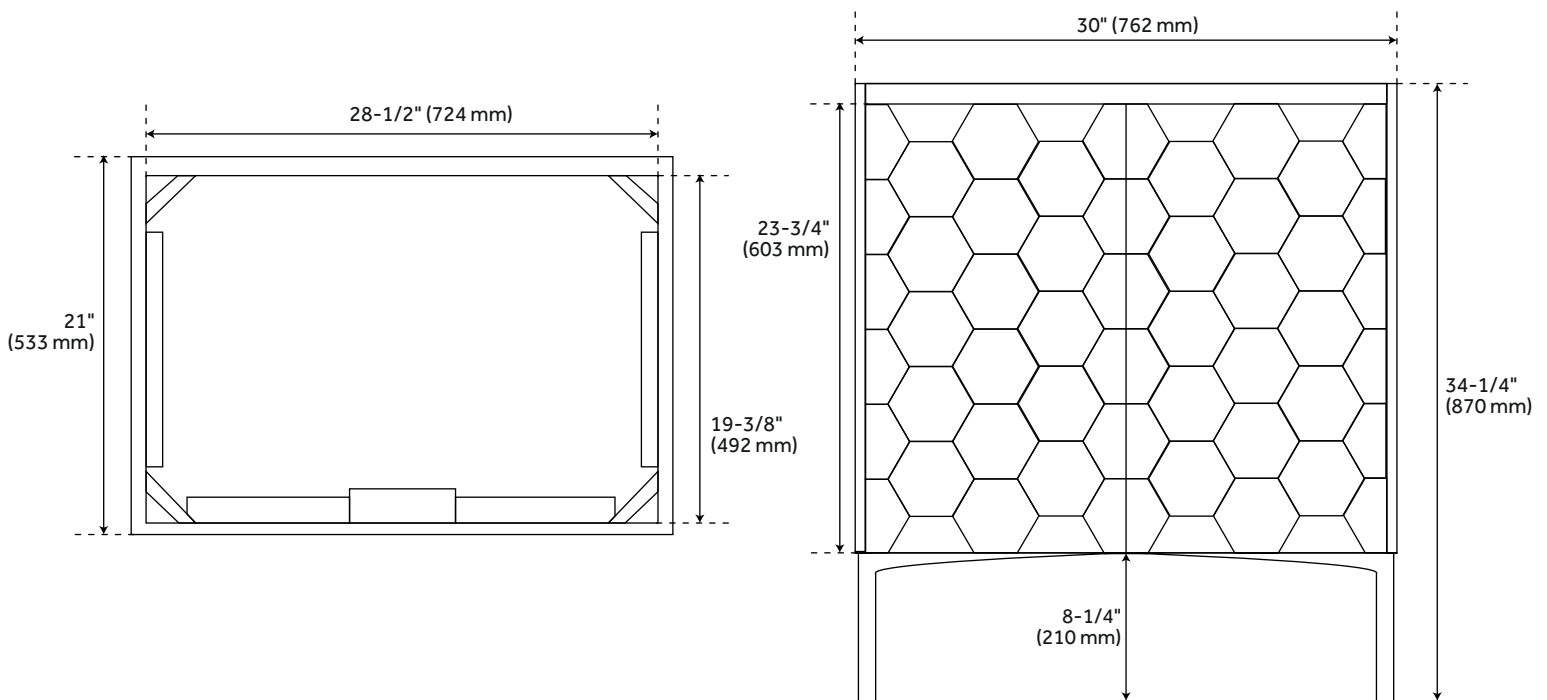

30" DEVORA CONSOLE VANITY - PORT GRAY

SKU: 482227

All dimensions and specifications are nominal and may vary. Use actual products for accuracy in critical situations.