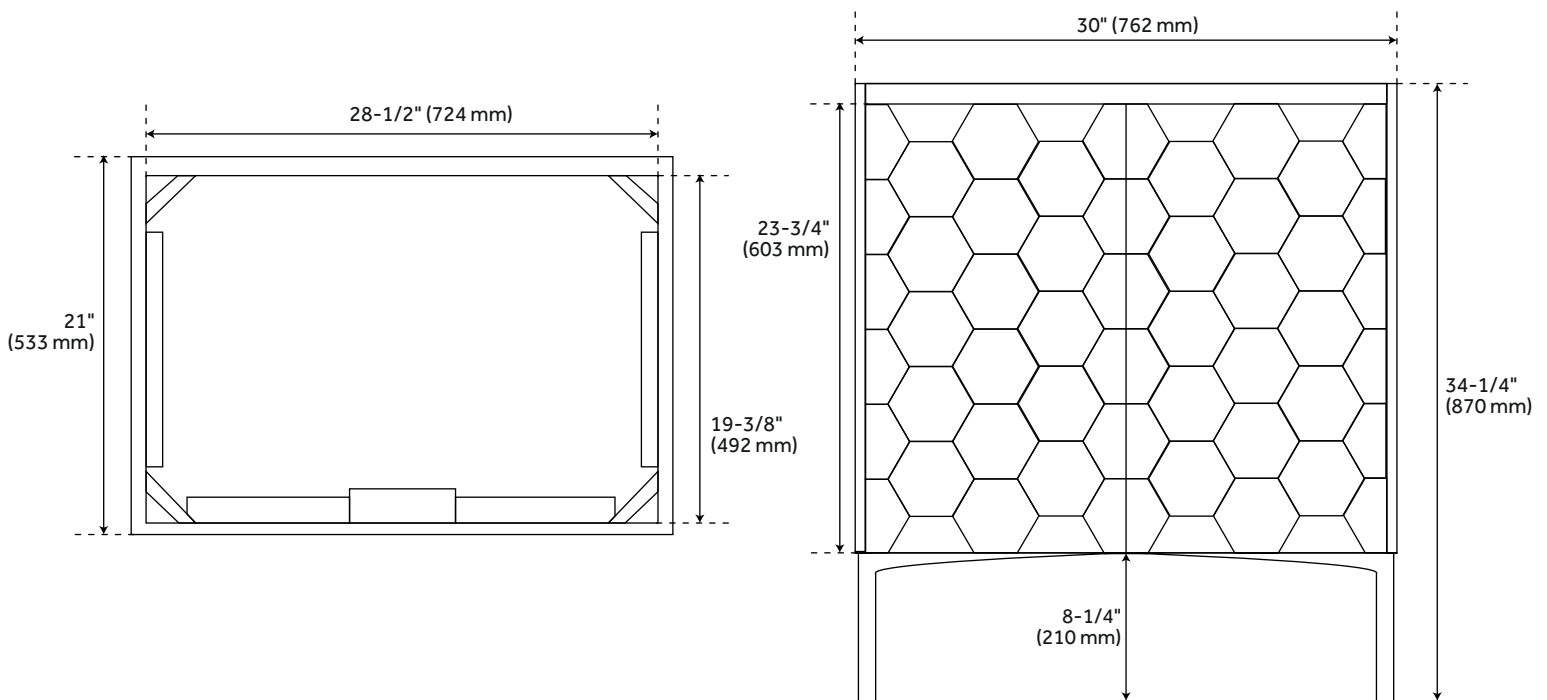

30" DEVORA CONSOLE VANITY WITH RECT UNDERMOUNT SINK - PORT GRAY

SKU: 953141-30-RUMB

CODES/STANDARDS

FEATURES

Installation Type: Freestanding
Features: Soft-Close Hinges; Matching Mirror
Product Finish: Port Gray
Material: Wood
Number of Doors: 2
Number of Drawers: 1
Width: 30"
Height: 34-1/4"
Depth: 21"
Assembly Required: No
Dovetail Drawers: Yes
Number of Basins: 1
Sink Installation: Undermount - Rectangle
Fits Drain Hole Size: 1-1/2"
Faucet Included: No
Sink Material: Porcelain
Vanity Top Thickness: 3cm
Size: 30"
Built-In Adjusters: Yes
Sink Included: Optional
Sink Color: White
Vanity Top Included: Optional
Vanity Top Depth: 22"
Vanity Top Width: 31"
Mirror Included: No

Code:
REVISED 3/29/2022

30" DEVORA CONSOLE VANITY - PORT GRAY

SKU: 482227

All dimensions and specifications are nominal and may vary. Use actual products for accuracy in critical situations.