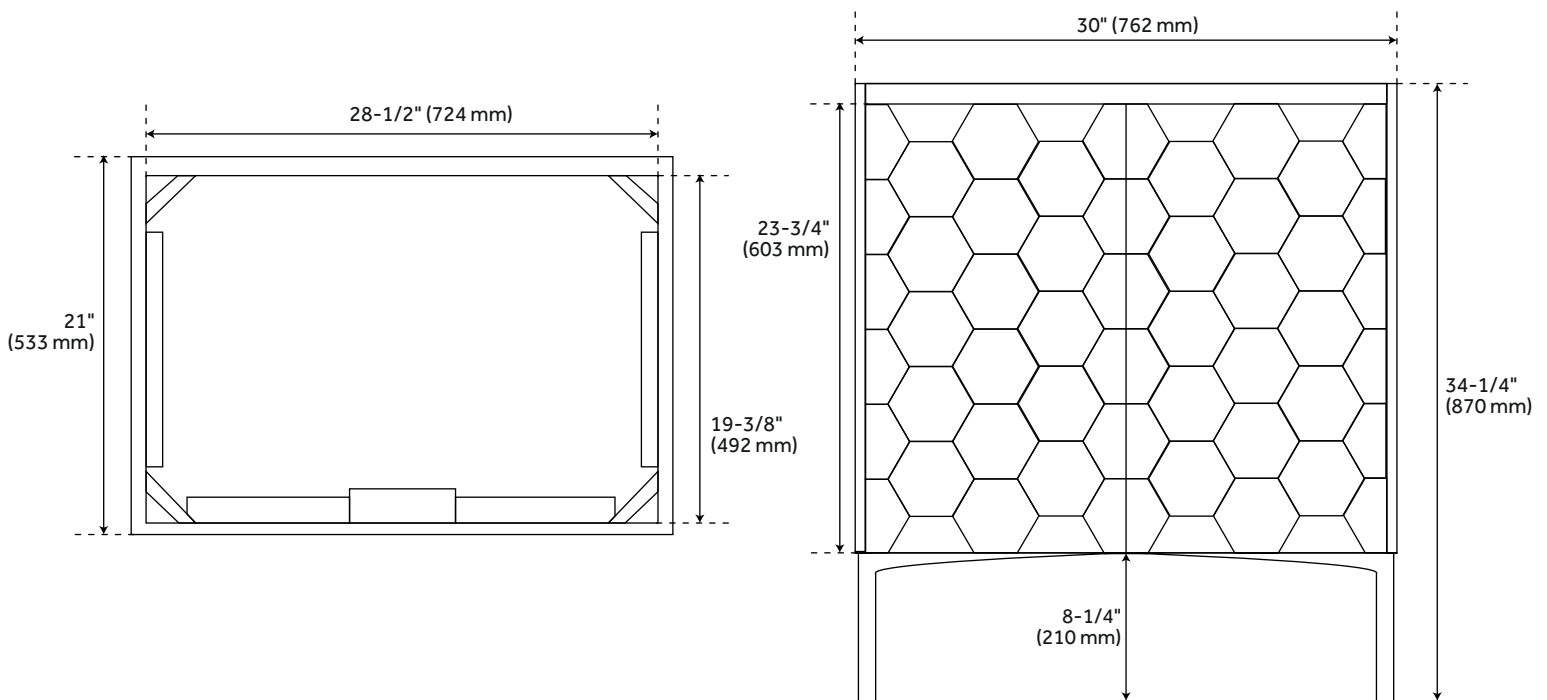

## FEATURES

Installation Type: Freestanding  
Features: Soft-Close Hinges; Matching Mirror  
Product Finish: Aged Auburn  
Material: Wood  
Number of Doors: 2  
Number of Drawers: 1  
Width: 30"  
Height: 34-1/4"  
Depth: 21"  
Assembly Required: No  
Dovetail Drawers: Yes  
Number of Basins: 1  
Sink Installation: Undermount - Oval  
Fits Drain Hole Size: 1-1/2"  
Faucet Included: No  
Sink Material: Porcelain  
Vanity Top Thickness: 3cm  
Size: 30"  
Built-In Adjusters: Yes  
Sink Included: Optional  
Sink Color: White  
Basin Overflow: Yes  
Vanity Top Included: Optional  
Vanity Top Depth: 22"  
Vanity Top Width: 31"  
Mirror Included: No

# 30" DEVORA CONSOLE VANITY - AGED AUBURN

SKU: 482226

All dimensions and specifications are nominal and may vary. Use actual products for accuracy in critical situations.