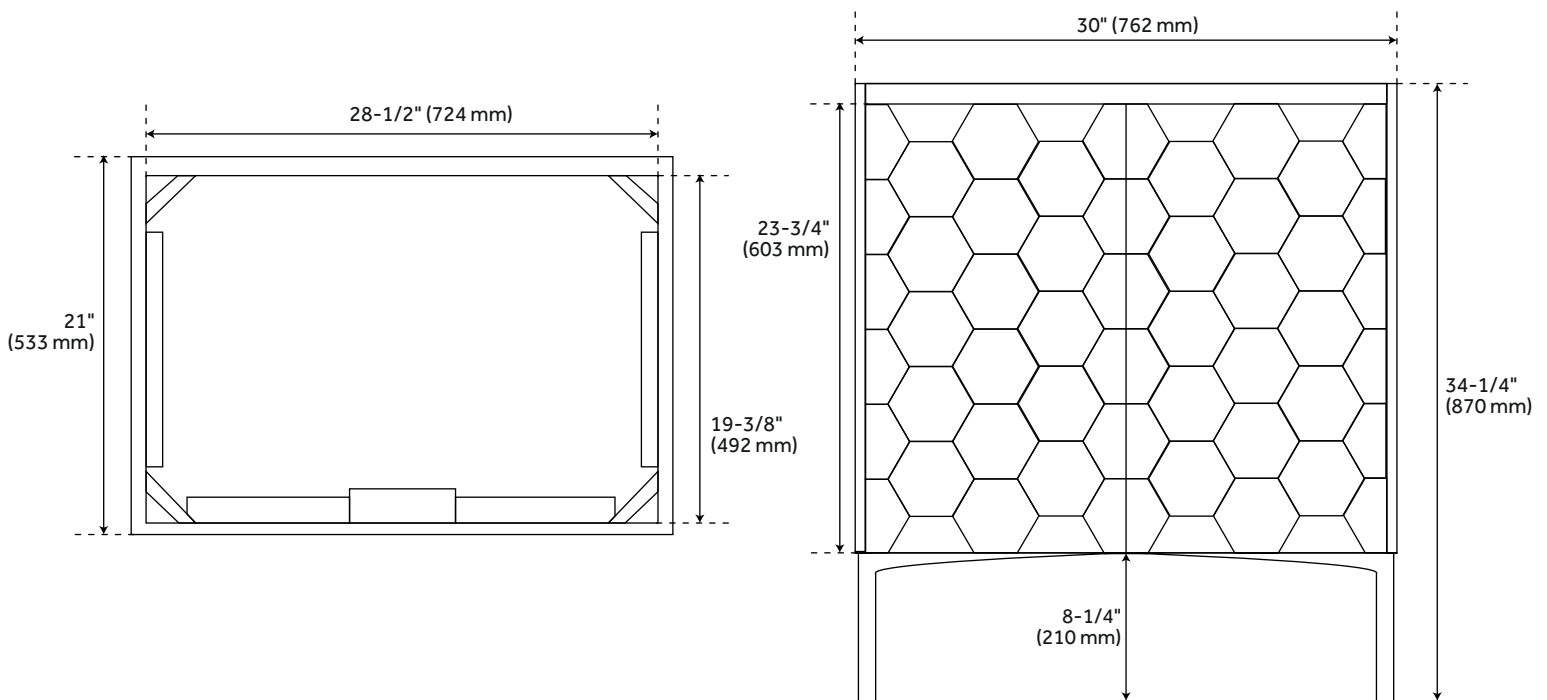

# 30" DEVORA CONSOLE VANITY WITH RECT UNDERMOUNT SINK - AGED AUBURN

SKU: 953140-30-RUMB

## FEATURES

Installation Type: Freestanding  
Features: Soft-Close Hinges; Matching Mirror  
Product Finish: Aged Auburn  
Material: Wood  
Number of Doors: 2  
Number of Drawers: 1  
Width: 30"  
Height: 34-1/4"  
Depth: 21"  
Assembly Required: No  
Dovetail Drawers: Yes  
Number of Basins: 1  
Sink Installation: Undermount - Rectangle  
Fits Drain Hole Size: 1-1/2"  
Faucet Included: No  
Sink Material: Porcelain  
Vanity Top Thickness: 3cm  
Size: 30"  
Built-In Adjusters: Yes  
Sink Included: Optional  
Sink Color: White  
Vanity Top Included: Optional  
Vanity Top Depth: 22"  
Vanity Top Width: 31"  
Mirror Included: No

# 30" DEVORA CONSOLE VANITY - AGED AUBURN

SKU: 482226

All dimensions and specifications are nominal and may vary. Use actual products for accuracy in critical situations.