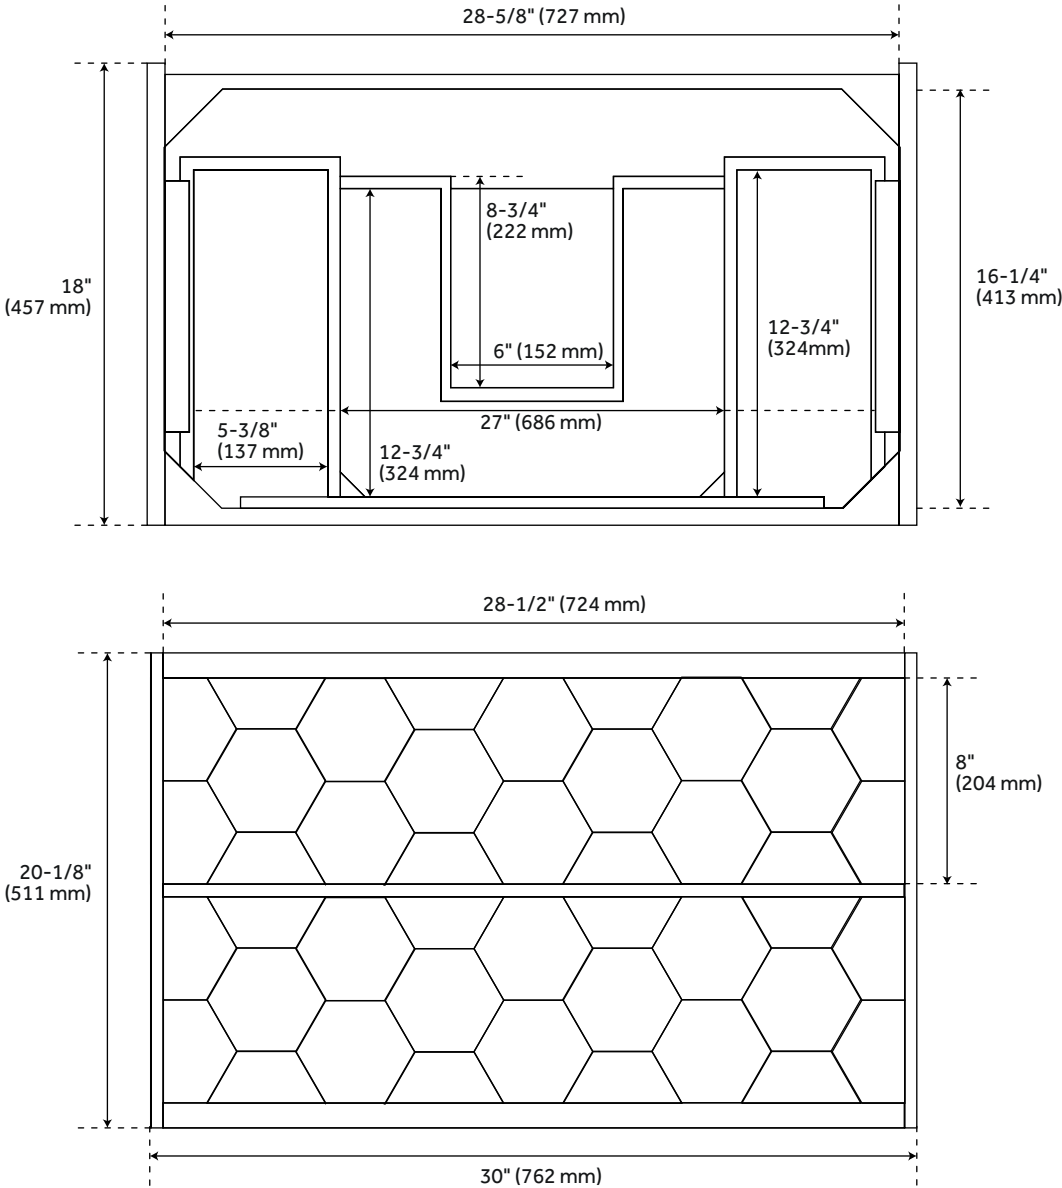

# 30" DEVORA WALL-MOUNT VANITY WITH UNDERMOUNT SINK - AGED AUBURN

SKU: 953138-30-UM

## FEATURES

Installation Type: Freestanding  
Features: Soft-Close Hinges; Matching Mirror  
Product Finish: Aged Auburn  
Material: Wood  
Number of Drawers: 2  
Width: 30"  
Height: 20-1/8"  
Depth: 18"  
Assembly Required: No  
Dovetail Drawers: Yes  
Number of Basins: 1  
Sink Installation: Undermount - Oval  
Fits Drain Hole Size: 1-1/2"  
Faucet Included: No  
Sink Material: Porcelain  
Vanity Top Thickness: 2cm  
Size: 30"  
Built-In Adjusters: No  
Sink Included: Optional  
Sink Color: White  
Basin Overflow: Yes  
Vanity Top Included: Optional  
Vanity Top Depth: 19"  
Vanity Top Width: 31"  
Mirror Included: No

# 30" DEVORA WALL-MOUNT VANITY - AGED AUBURN

SKU: 482224

All dimensions and specifications are nominal and may vary. Use actual products for accuracy in critical situations.