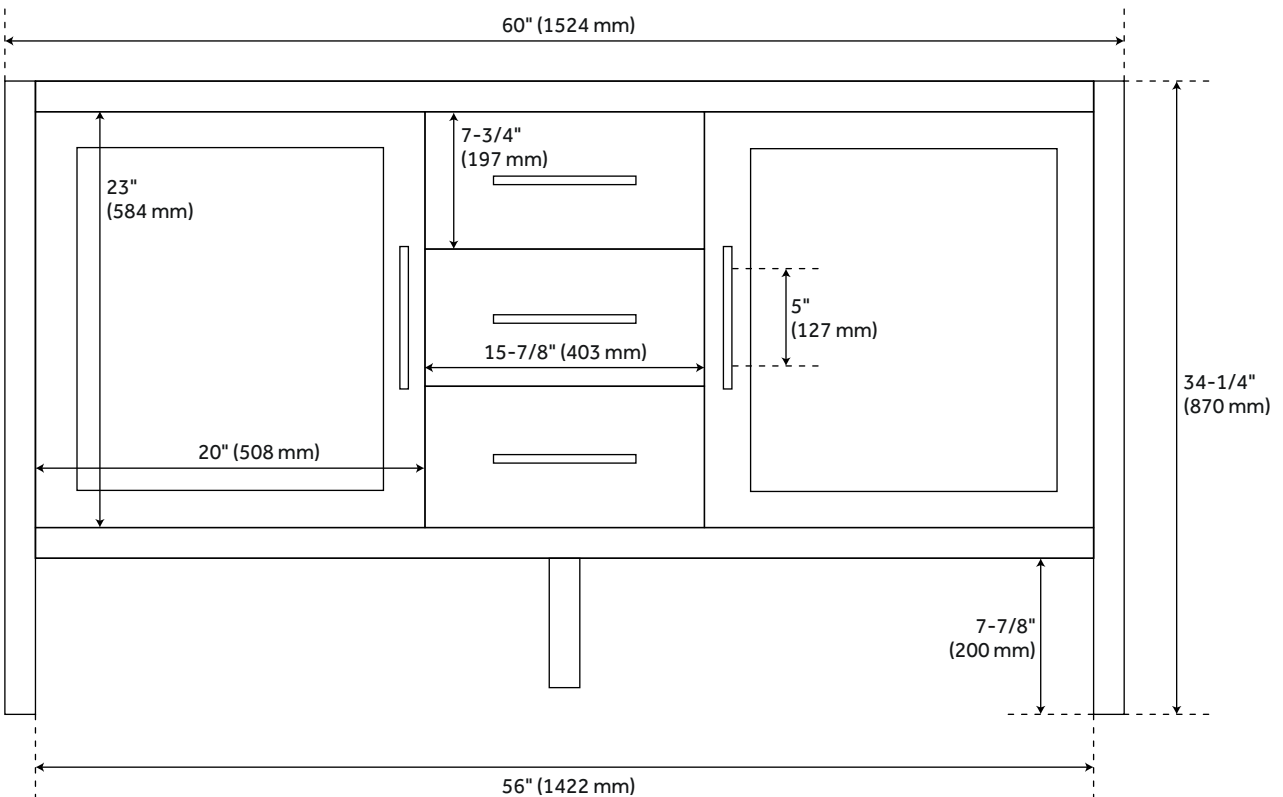

60" AYANNA MINDI DOUBLE VESSEL SINK VANITY - NATURAL MINDI

SKU: 953591-60-VES

CODES/STANDARDS

FEATURES

Installation Type: Freestanding
Features: Soft-Close Hinges
Product Finish: Natural Mindi
Material: Wood
Number of Doors: 2
Number of Drawers: 3
Width: 60"
Height: 34-1/4"
Depth: 21"
Assembly Required: No
Number of Shelves: 2
Number of Basins: 2
Sink Installation: Vessel
Faucet Included: No
Vanity Top Thickness: 3cm
Size: 60"
Adjustable Shelves: Yes
Hardware Finish: Matte Black
Built-In Adjusters: Yes
Sink Included: No
Vanity Top Included: Optional
Vanity Top Depth: 22"
Vanity Top Width: 61"
Mirror Included: No

Code:
REVISED 3/17/2022

60" AYANNA MINDI DOUBLE VANITY - NATURAL MINDI

SKU: 481856

All dimensions and specifications are nominal and may vary. Use actual products for accuracy in critical situations.