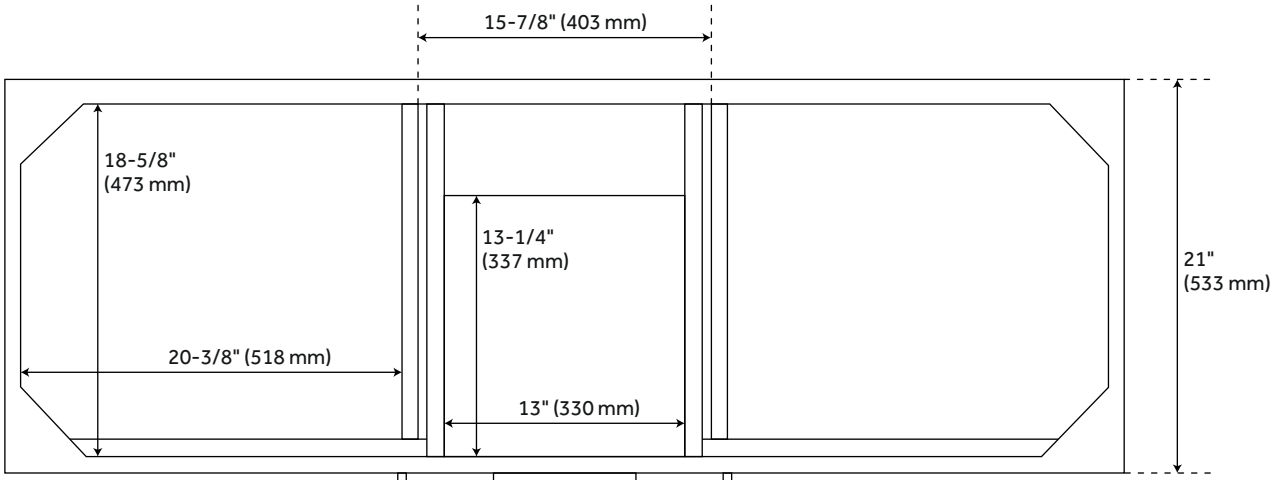

60" AYANNA MINDI DOUBLE VESSEL SINK VANITY - NATURAL MINDI

SKU: 953591-60-VES

CODES/STANDARDS

FEATURES

Installation Type: Freestanding
Features: Soft-Close Hinges
Product Finish: Natural Mindi
Material: Wood
Number of Doors: 2
Number of Drawers: 3
Width: 60"
Height: 34-1/4"
Depth: 21"
Assembly Required: No
Number of Shelves: 2
Number of Basins: 2
Sink Installation: Vessel
Faucet Included: No
Vanity Top Thickness: 3cm
Size: 60"
Adjustable Shelves: Yes
Hardware Finish: Matte Black
Built-In Adjusters: Yes
Sink Included: No
Vanity Top Included: Optional
Vanity Top Depth: 22"
Vanity Top Width: 61"
Mirror Included: No

Code:
REVISED 3/17/2022

60" AYANNA MINDI DOUBLE VANITY - NATURAL MINDI

SKU: 481856

All dimensions and specifications are nominal and may vary. Use actual products for accuracy in critical situations.