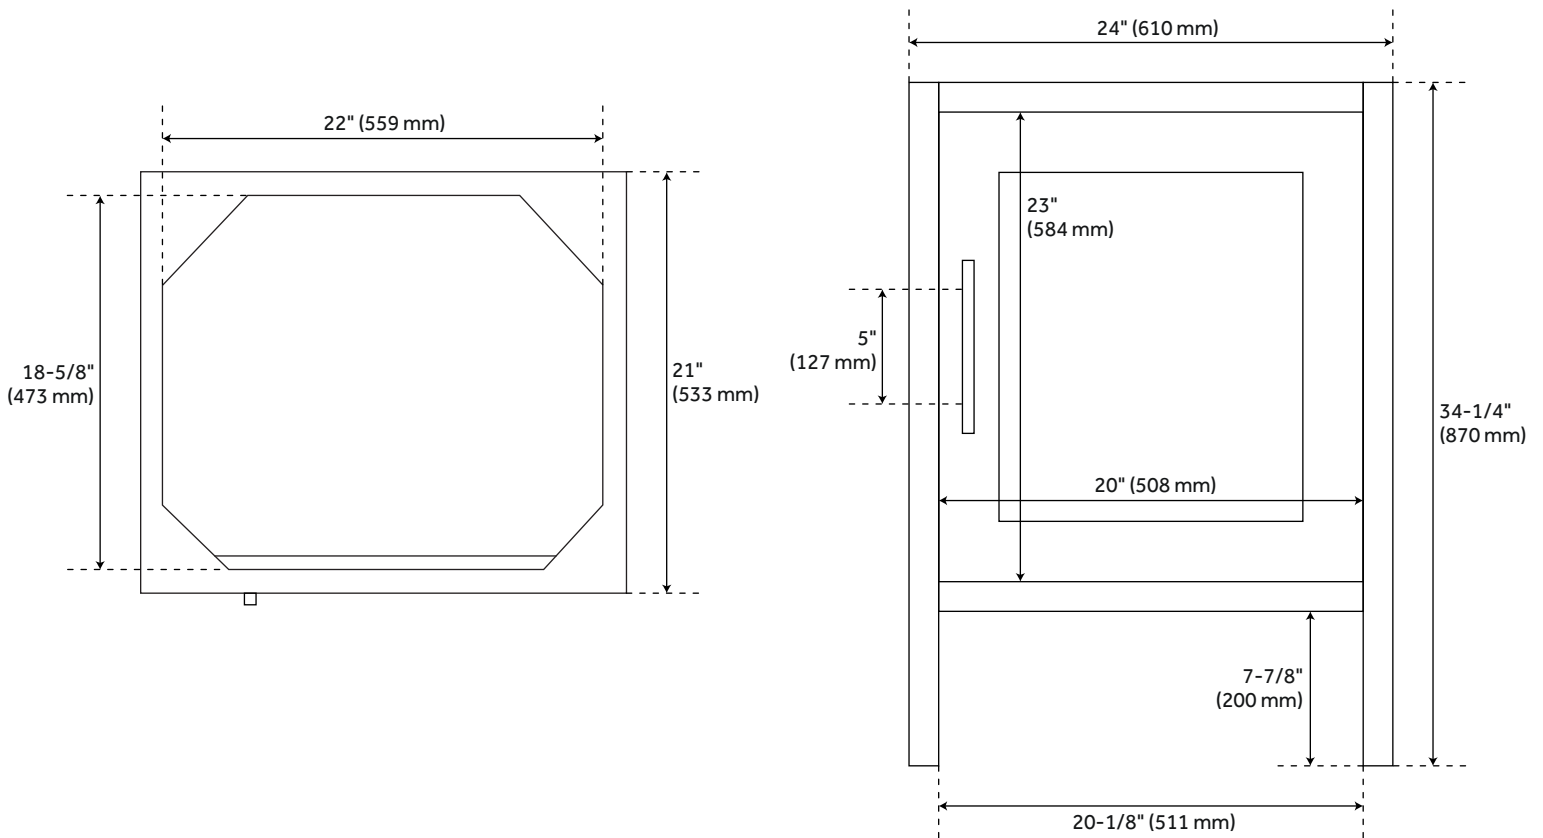

24" AYANNA MINDI VESSEL SINK VANITY - NATURAL MINDI

SKU: 953591-24-VES

CODES/STANDARDS

FEATURES

Installation Type: Freestanding
Features: Soft-Close Hinges
Product Finish: Natural Mindi
Material: Wood
Number of Doors: 1
Width: 24"
Height: 34-1/4"
Depth: 21"
Assembly Required: No
Number of Shelves: 1
Number of Basins: 1
Sink Installation: Vessel
Faucet Included: No
Vanity Top Thickness: 3cm
Size: 24"
Adjustable Shelves: Yes
Hardware Finish: Matte Black
Built-In Adjusters: Yes
Sink Included: No
Vanity Top Included: Optional
Vanity Top Depth: 22"
Vanity Top Width: 25"
Mirror Included: No

Code:
REVISED 3/17/2022

24" AYANNA MINDI VANITY - NATURAL MINDI

SKU: 481852

All dimensions and specifications are nominal and may vary. Use actual products for accuracy in critical situations.