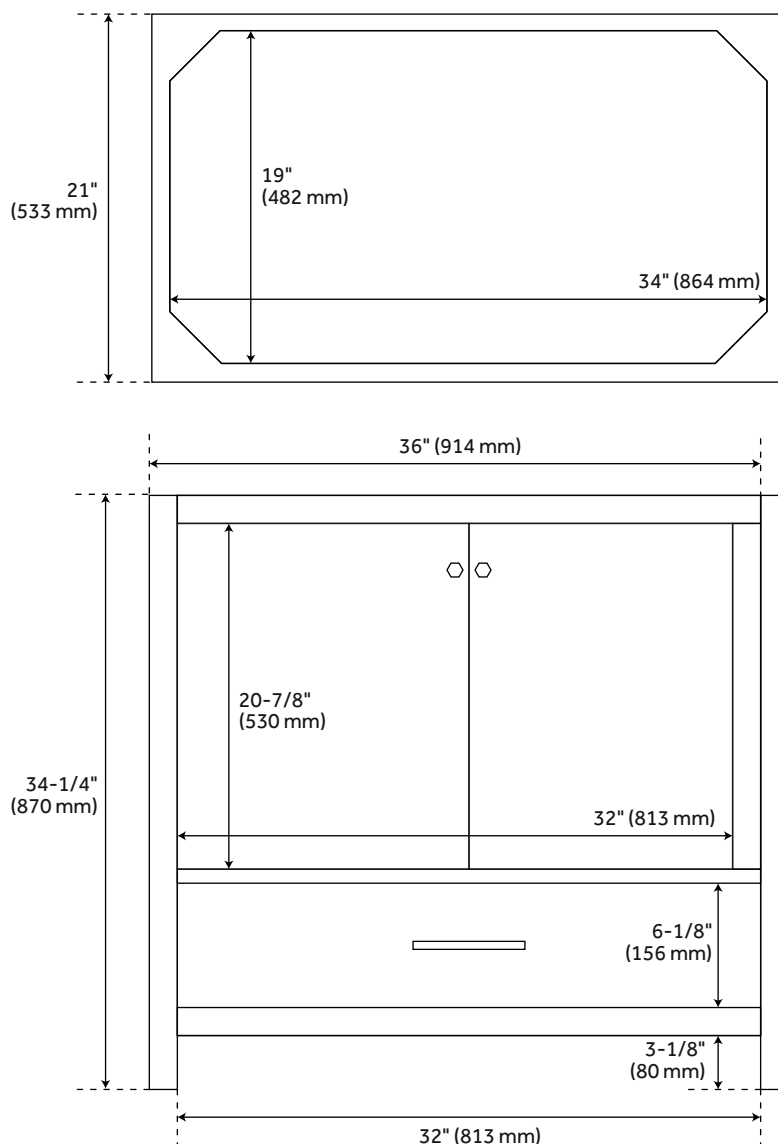

36" RADKE MAHOGANY VANITY WITH RECTANGULAR UNDERMOUNT SINK - BLACK

SKU: 953572-36-RUMB

CODES/STANDARDS

FEATURES

Installation Type: Freestanding
Features: Soft-Close Hinges
Product Finish: Black
Material: Mahogany
Number of Doors: 2
Number of Drawers: 1
Width: 36"
Height: 34-1/2"
Depth: 21"
Assembly Required: No
Dovetail Drawers: Yes
Number of Basins: 1
Sink Installation: Undermount - Rectangle
Fits Drain Hole Size: 1-1/2"
Faucet Included: No
Sink Material: Porcelain
Vanity Top Thickness: 3cm
Hardware Finish: Satin Brass
Sink Included: Optional
Sink Color: White
Basin Overflow: Yes
Vanity Top Included: Optional
Vanity Top Depth: 22"
Vanity Top Width: 37"
Mirror Included: No

Code:
REVISED 3/18/2022

36" RADKE MAHOGANY VANITY - BLACK

SKU: 481274

All dimensions and specifications are nominal and may vary. Use actual products for accuracy in critical situations.