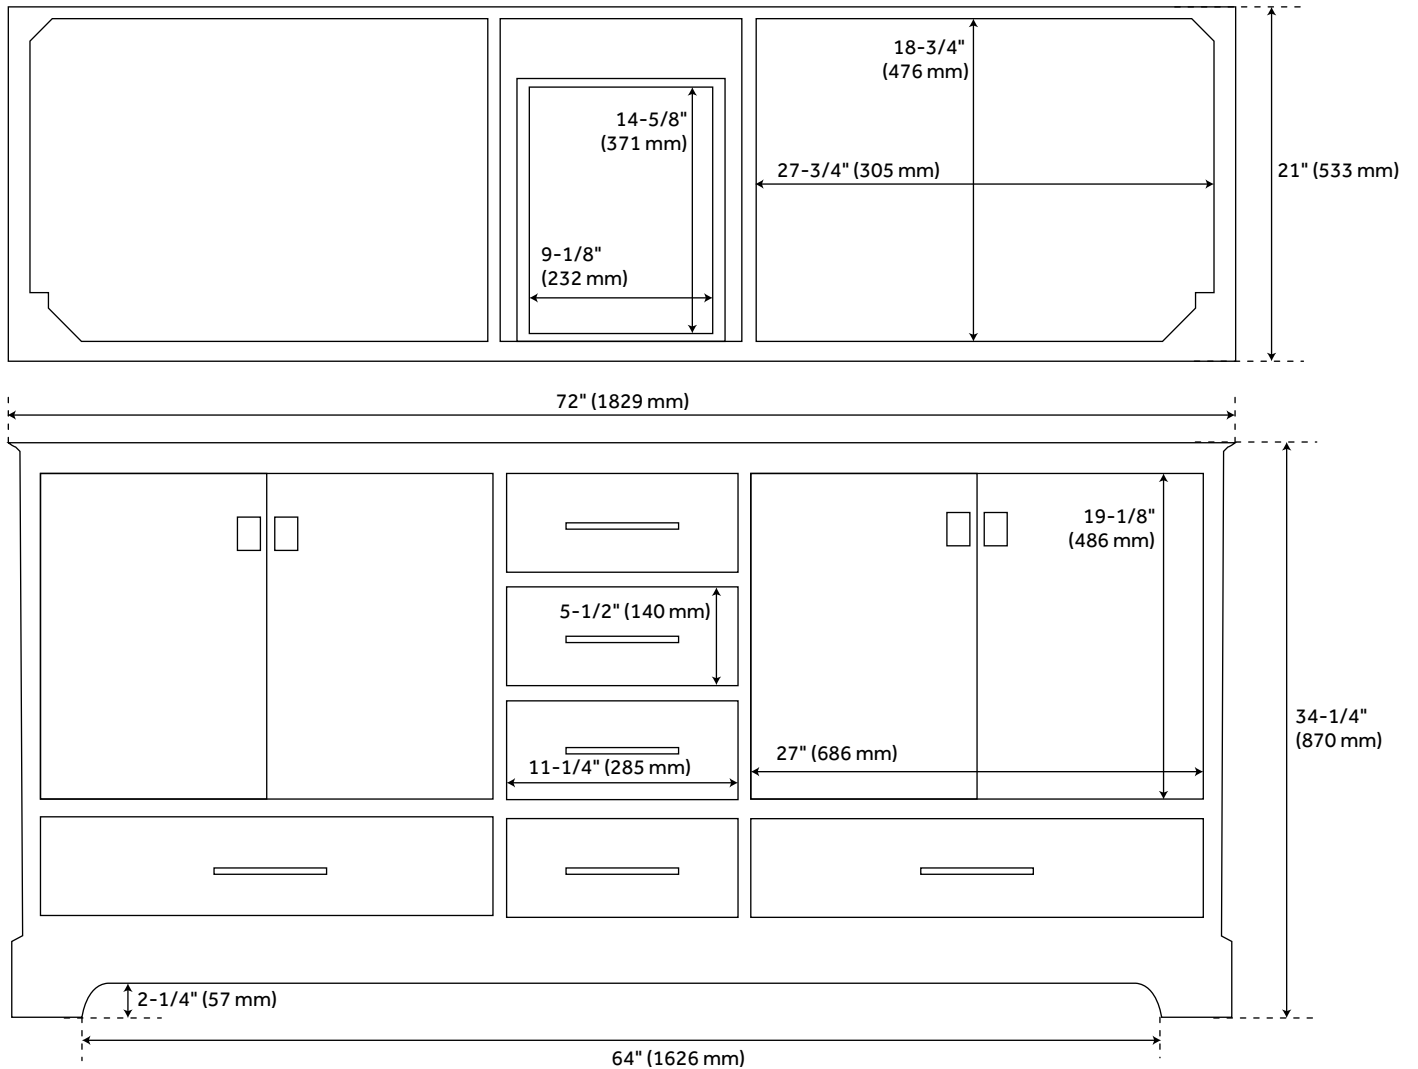

72" QUEN DOUBLE VANITY WITH RECTANGULAR UNDERMOUNT SINKS - GRAY

SKU: 953527-72-RUMB

CODES/STANDARDS

FEATURES

Installation Type: Freestanding
Features: Matching Mirror;Soft-Close Hinges
Product Finish: Gray
Material: Wood
Number of Doors: 4
Number of Drawers: 6
Width: 72"
Height: 34-1/4"
Depth: 21"
Assembly Required: No
Dovetail Drawers: Yes
Number of Basins: 2
Sink Installation: Undermount - Rectangle
Water Depth To Overflow: 4-1/8"
Fits Drain Hole Size: 1-1/2"
Faucet Included: No
Vanity Top Thickness: 3cm
Water Depth to Rim: 5-1/2"
Size: 72"
Hardware Finish: Brushed Nickel
Sink Included: Optional
Basin Overflow: Yes
Vanity Top Included: Optional
Vanity Top Depth: 22"
Vanity Top Width: 73"
Mirror Included: No

Code:
REVISED 3/1/2022

72" QUEN VANITY - GRAY

SKU: 480549

All dimensions and specifications are nominal and may vary. Use actual products for accuracy in critical situations.