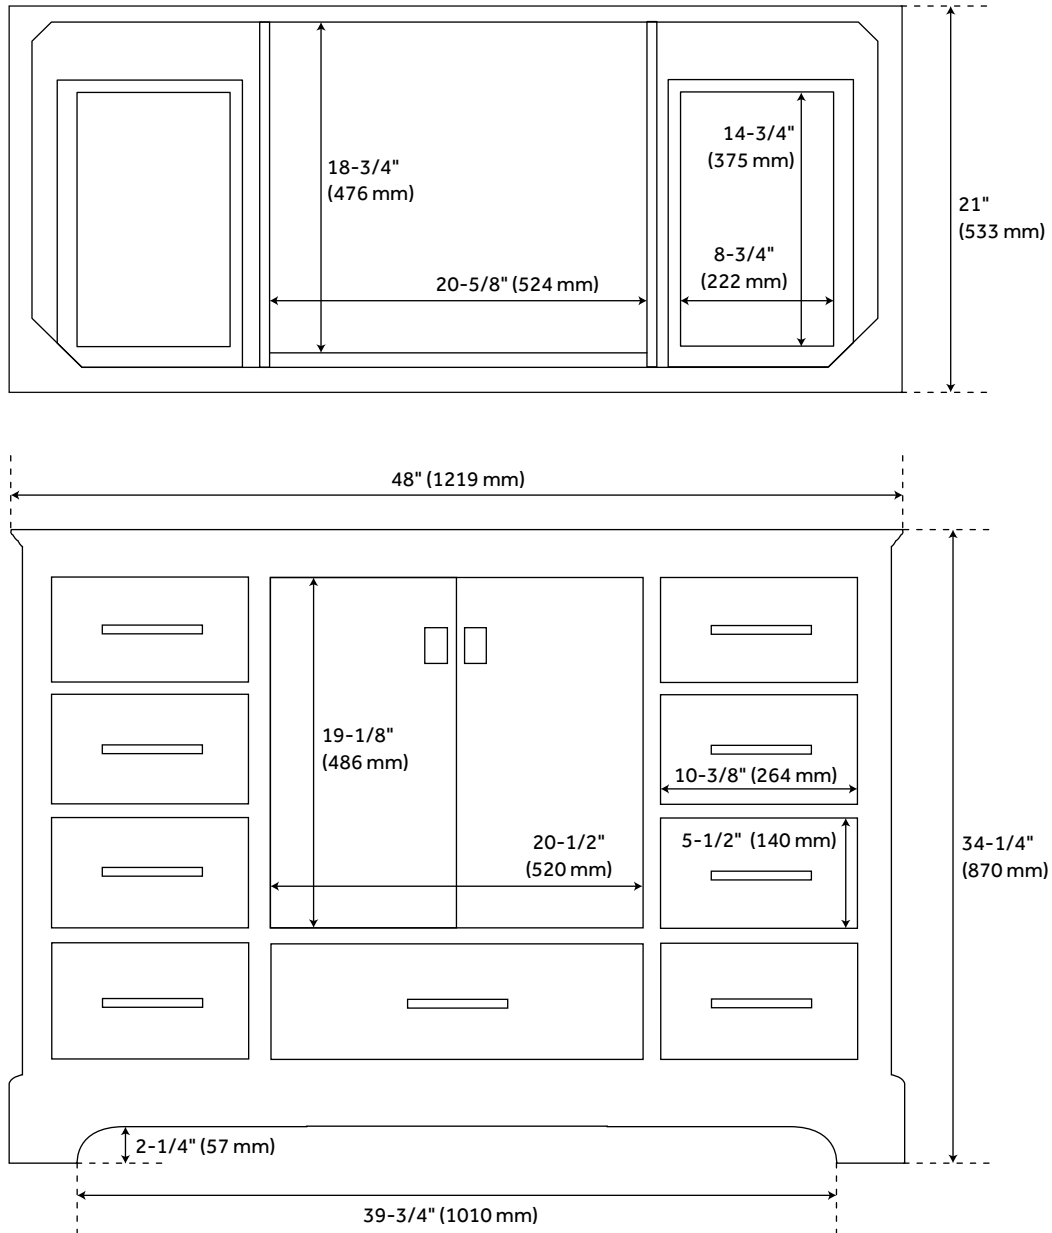

48" QUEN VANITY FOR VESSEL SINK - GRAY

SKU: 953527-48-VES

CODES/STANDARDS

FEATURES

Installation Type: Freestanding
Features: Matching Mirror;Soft-Close Hinges
Product Finish: Gray
Material: Wood
Number of Doors: 2
Number of Drawers: 9
Width: 48"
Height: 34-1/4"
Depth: 21"
Assembly Required: No
Dovetail Drawers: Yes
Number of Basins: 1
Sink Installation: Vessel
Fits Drain Hole Size: 1-1/2"
Faucet Included: No
Vanity Top Thickness: 3cm
Size: 48"
Hardware Finish: Brushed Nickel
Sink Included: No
Vanity Top Included: Optional
Vanity Top Depth: 22"
Vanity Top Width: 49"
Mirror Included: No

Code:
REVISED 3/1/2022

48" QUEN VANITY - GRAY

SKU: 480545

All dimensions and specifications are nominal and may vary. Use actual products for accuracy in critical situations.