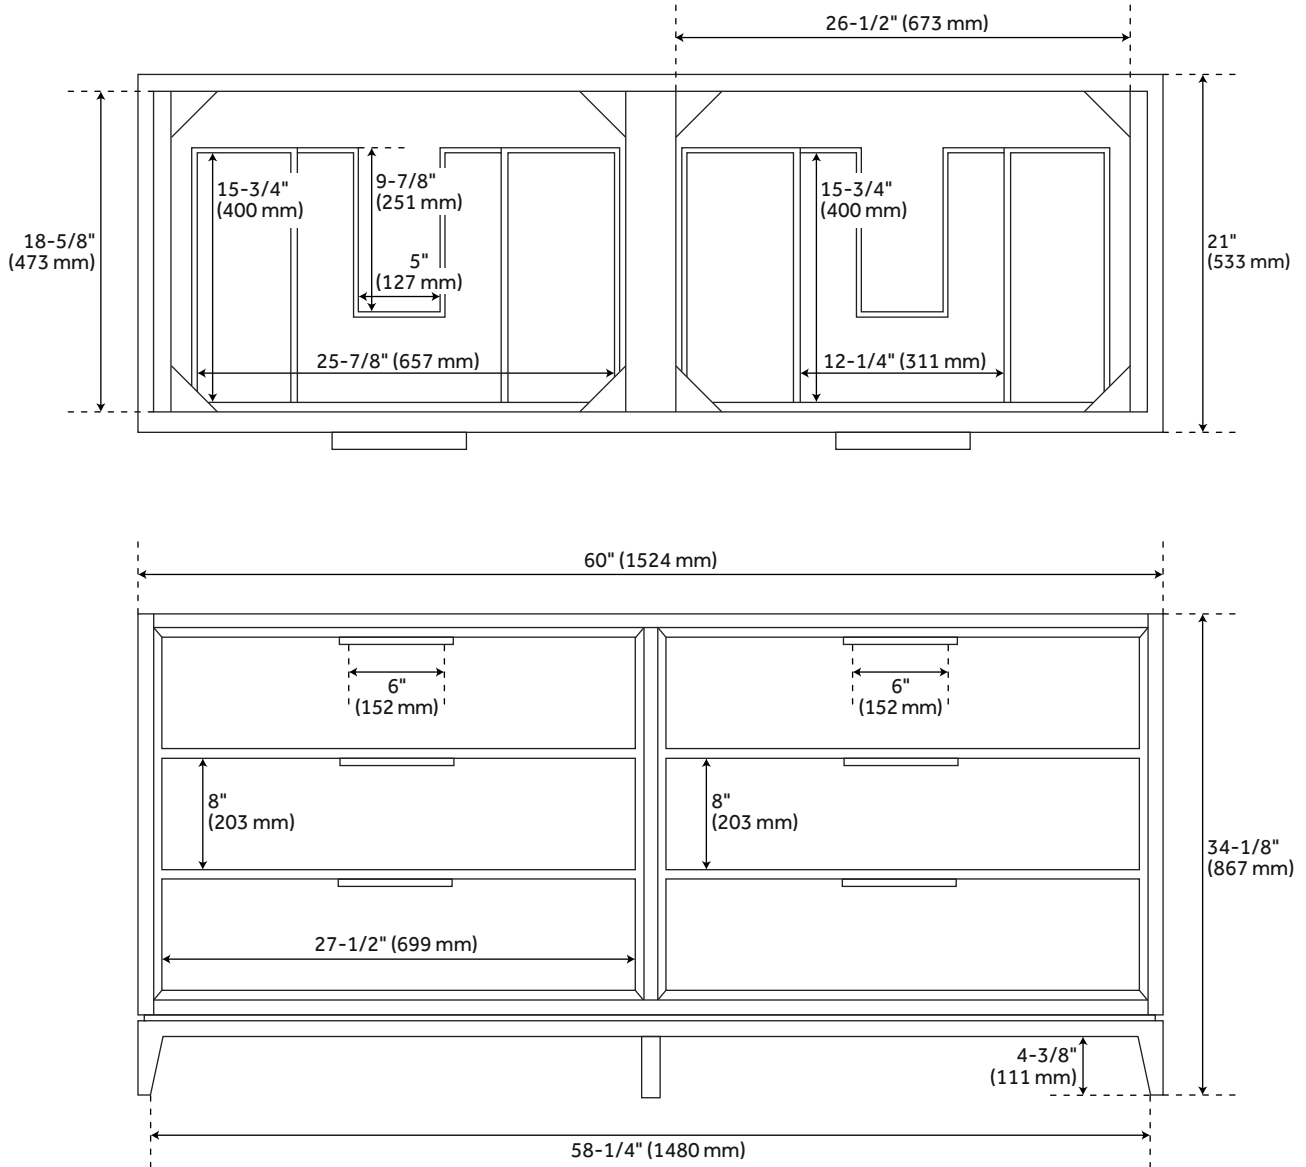

60" HYTES MAHOGANY VESSEL SINK DOUBLE VANITY - MIDNIGHT NAVY BLUE

SKU: 953493-60-VES

CODES/STANDARDS

FEATURES

Installation Type: Freestanding
Features: Soft-Close Hinges
Product Finish: Midnight Navy Blue
Material: Mahogany
Number of Drawers: 6
Width: 60"
Height: 34-1/8"
Depth: 21"
Assembly Required: No
Dovetail Drawers: Yes
Number of Basins: 2
Sink Installation: Vessel
Fits Drain Hole Size: 1-1/2"
Faucet Included: No
Vanity Top Thickness: 3cm
Size: 60"
Hardware Finish: Black
Built-In Adjusters: Yes
Sink Included: No
Vanity Top Included: Optional
Vanity Top Depth: 22"
Vanity Top Width: 61"
Mirror Included: No

Code:

REVISED 11/29/2021

60" HYTES MAHOGANY VANITY - MIDNIGHT NAVY BLUE

SKU: 480200

All dimensions and specifications are nominal and may vary. Use actual products for accuracy in critical situations.