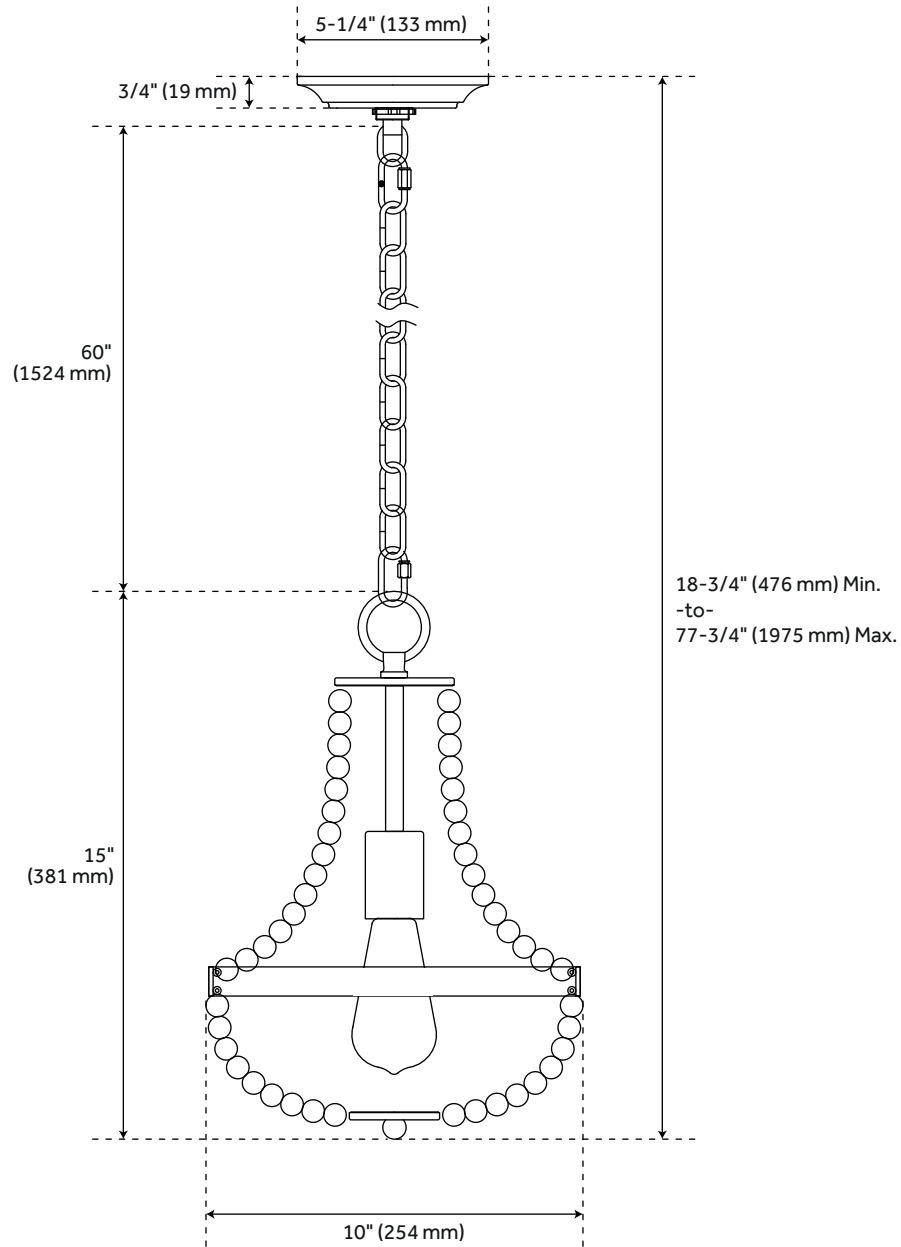

EDISTO SINGLE LIGHT PENDANT LIGHT - RUSTIC PEWTER

SKU: 479852

All dimensions and specifications are nominal and may vary. Use actual products for accuracy in critical situations.

Code: PHPL3441