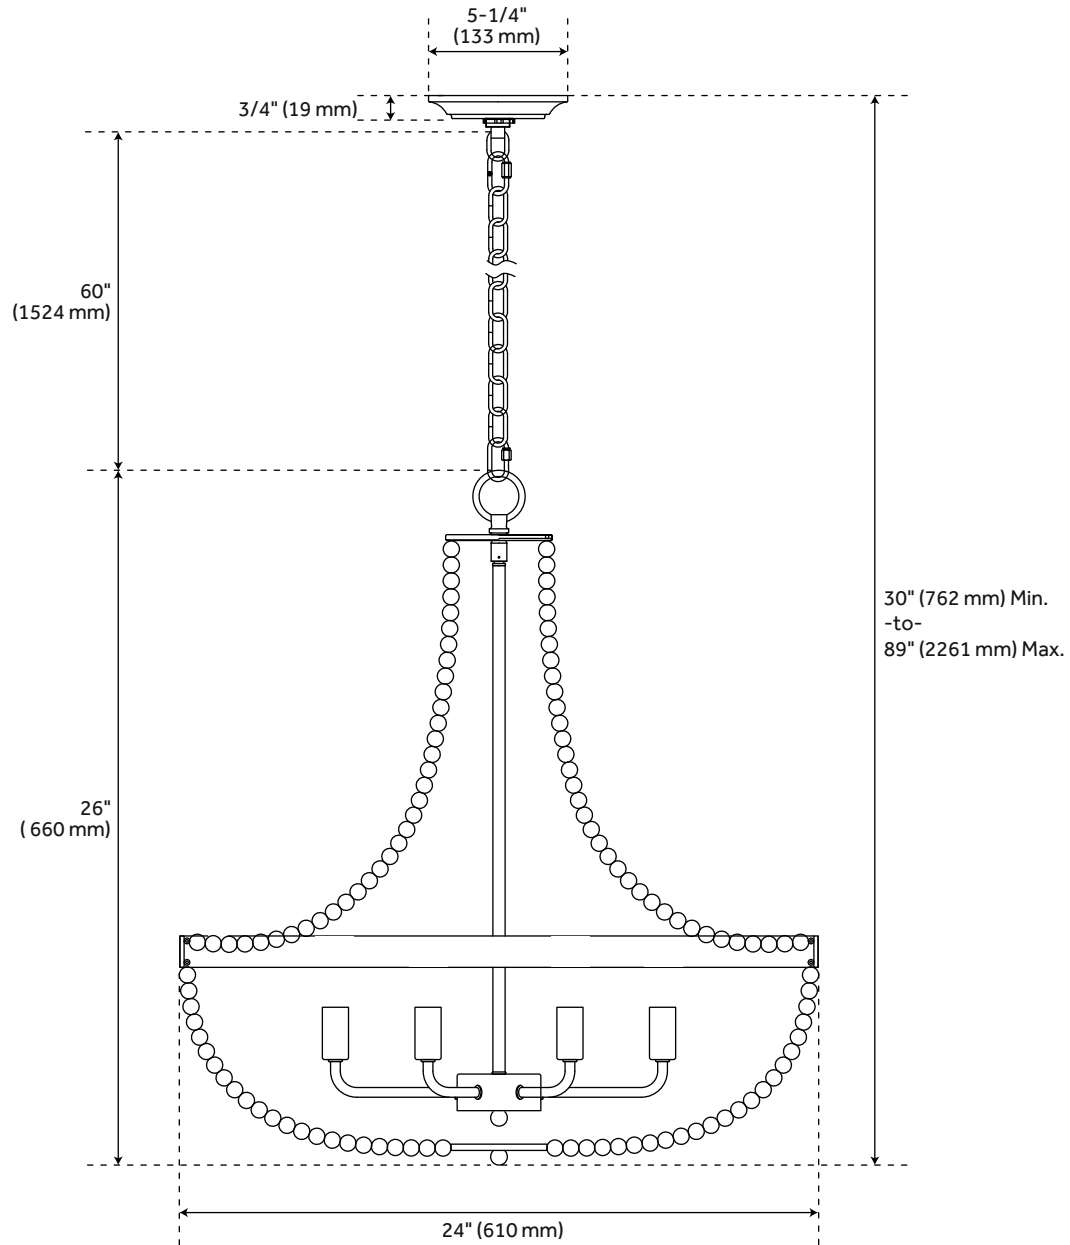

EDISTO - 6-LIGHT PENDANT CHANDELIER - RUSTIC PEWTER

SKU: 479850

CODES/STANDARDS

UL 1598 / CSA C22.2 No 250.0

FEATURES

Installation Type: Ceiling Mount
Design: Traditional
Product Finish: Rustic Pewter
Material: Metal
Length: 24"
Width: 24"
Height: 26"
Base Plate Length: 3/4"
Base Plate Height: 3/4"
Mounting Hardware Included: Yes
Reversible Mounting: No
Shade Material: Wood
Number of Bulbs: 6
Base Plate Width: 5-1/4"
Base Plate Depth: 3/4"
Location Type: Suitable for Dry Locations
Bulbs Included: No
Bulb Type: Candelabra E-12
Wattage per Bulb: 60

Code:

REVISED 12/28/2021

EDISTO 6-LIGHT PENDANT CHANDELIER - RUSTIC PEWTER

SKU: 479850

All dimensions and specifications are nominal and may vary. Use actual products for accuracy in critical situations.

Code: PHPL3446