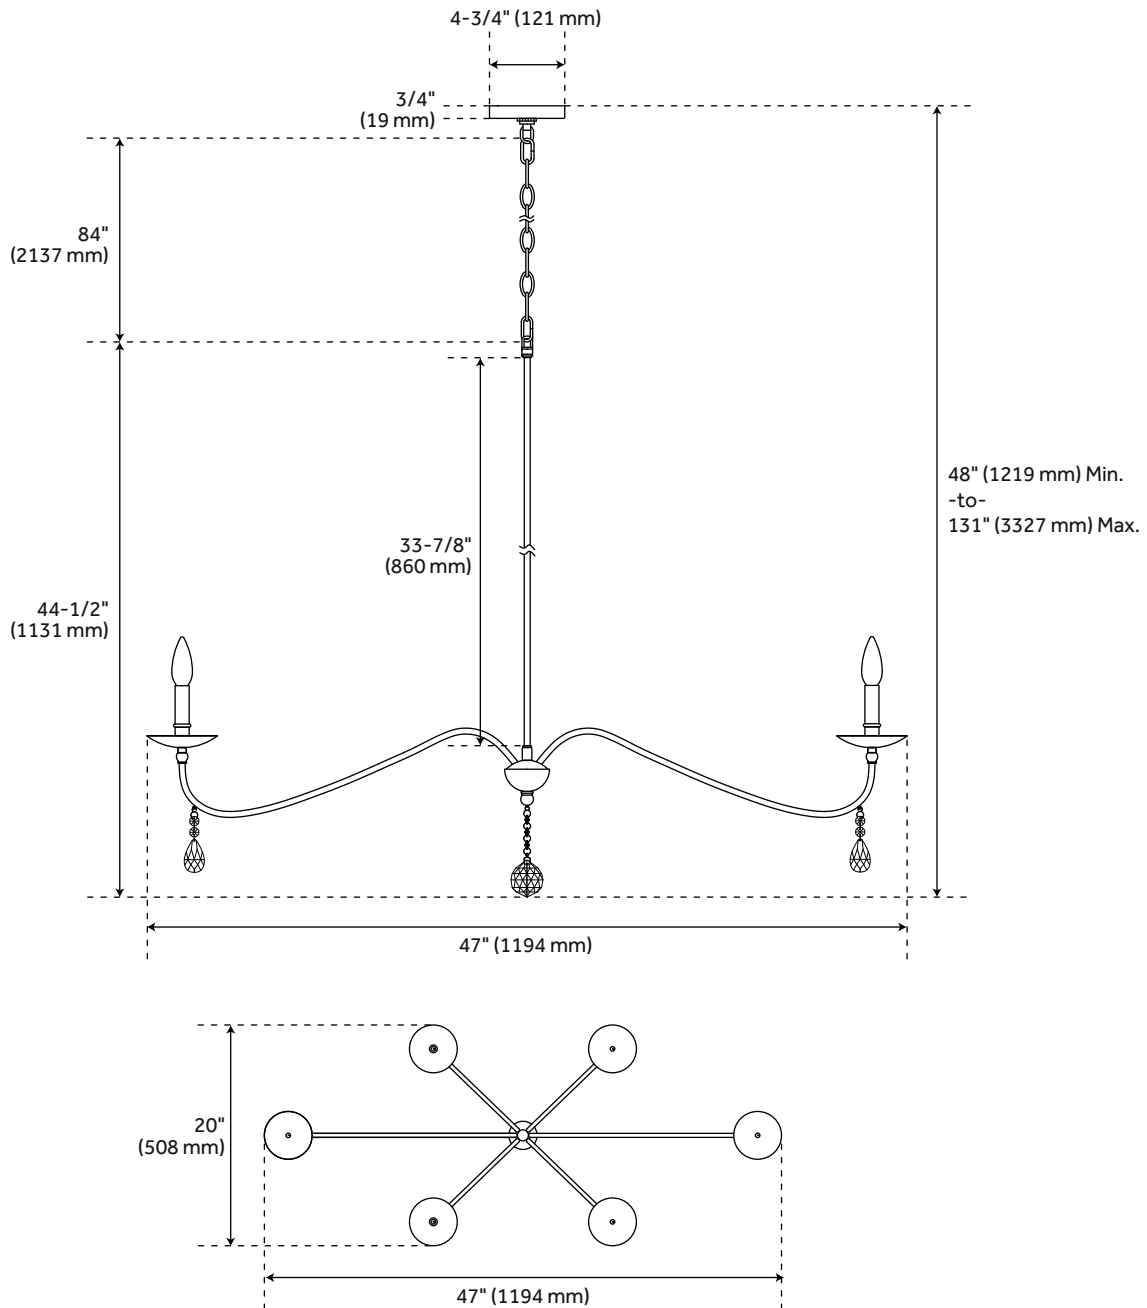

CANDLER 47" X 20" ELONGATED 6-LIGHT CHANDELIER - BRUSHED GOLD

SKU: 479820
PHHL6488BG

FEATURES

Installation Type: Ceiling Mount
Design: Glam
Product Finish: Brushed Gold
Material: Metal
Length: 47"
Width: 20"
Height: 44-1/2"
Base Plate Diameter: 4-3/4"
Mounting Hardware Included: Yes
Shade Material: Metal
Number of Bulbs: 6
Base Plate Depth: 3/4"
Location Type: Suitable for Dry Locations
Bulbs Included: No
Bulb Type: Candelabra E-12
Wattage per Bulb: 60
Downrod/Chain Length: 33-7/8"

CODES/STANDARDS

UL 1598 / CSA C22.2 No 250.0

Code:
REVISED 5/27/2022

CANDLER 47" X 20" ELONGATED 6-LIGHT CHANDELIER - BRUSHED GOLD

SKU: 479820
PHHL6488BG

All dimensions and specifications are nominal and may vary. Use actual products for accuracy in critical situations.

Code: PHHL6488