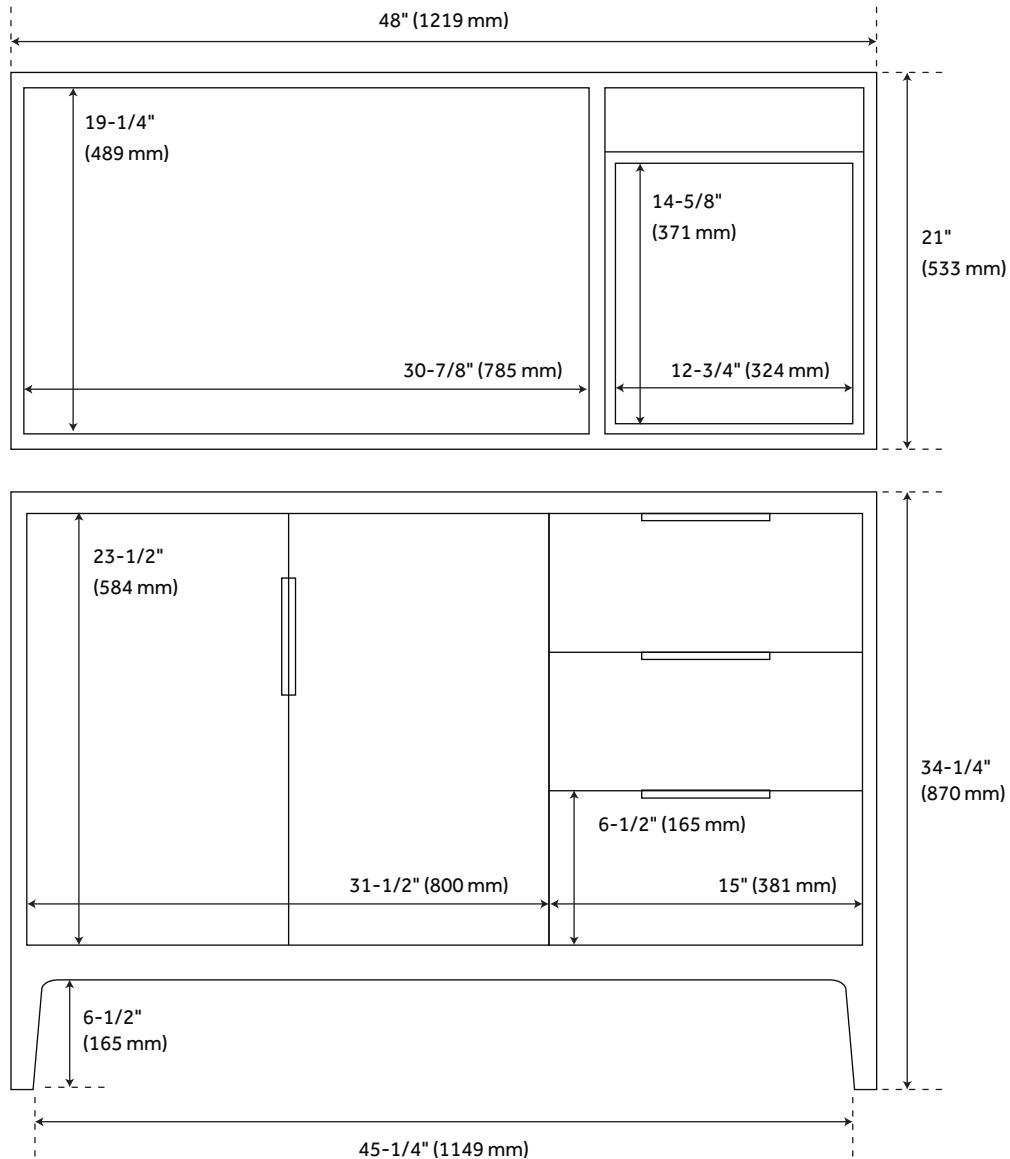

48" MANOLIN VANITY FOR LEFT OFFSET RECTANGULAR UNDERMOUNT SINK - AGED

SKU: 953148-48-RUMB

CODES/STANDARDS

FEATURES

Installation Type: Freestanding
Features: Matching Mirror;Soft-Close Hinges;Offset Sink
Product Finish: Aged Auburn
Material: Wood
Number of Doors: 2
Number of Drawers: 3
Width: 48"
Height: 34-1/4"
Depth: 21"
Assembly Required: No
Number of Shelves: 1
Dovetail Drawers: Yes
Number of Basins: 1
Sink Installation: Undermount - Rectangle
Faucet Centers: 8"
Fits Drain Hole Size: 1-1/2"
Faucet Included: No
Vanity Top Thickness: 3cm
Adjustable Shelves: Yes
Built-In Adjusters: Yes
Sink Included: Optional
Vanity Top Included: Optional
Vanity Top Depth: 22"
Vanity Top Width: 49"
Mirror Included: No

Code:
REVISED 2/1/2022

48" MANOLIN VANITY CABINET - AGED AUBURN

SKU: 478443

All dimensions and specifications are nominal and may vary. Use actual products for accuracy in critical situations.