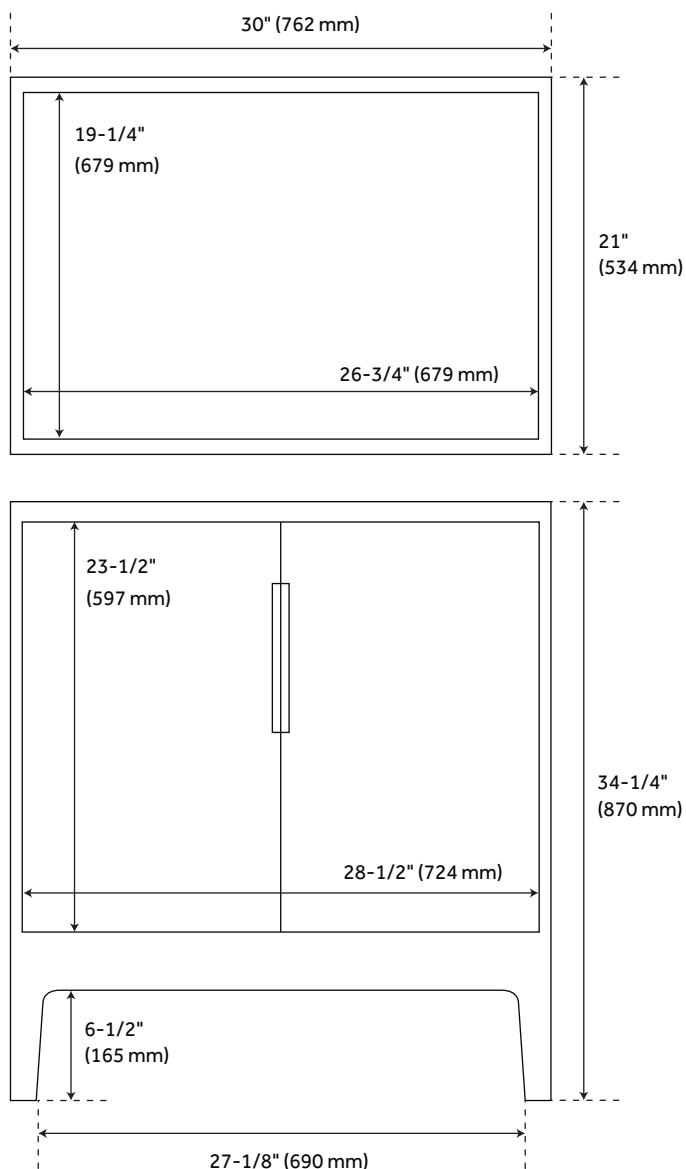

30" MANOLIN VESSEL SINK VANITY - AGED AUBURN

SKU: 953148-30-VES

CODES/STANDARDS

FEATURES

Installation Type: Freestanding
Features: Matching Mirror;Soft-Close Hinges
Product Finish: Aged Auburn
Material: Wood
Number of Doors: 2
Number of Drawers: 1
Width: 30"
Height: 34-1/4"
Depth: 21"
Assembly Required: No
Dovetail Drawers: Yes
Number of Basins: 1
Sink Installation: Vessel
Fits Drain Hole Size: 1-1/2"
Faucet Included: No
Vanity Top Thickness: 3cm
Adjustable Shelves: No
Built-In Adjusters: Yes
Sink Included: No
Vanity Top Included: Optional
Vanity Top Depth: 22"
Vanity Top Width: 31"
Mirror Included: No

Code:
REVISED 2/1/2022

30" MANOLIN VANITY CABINET - AGED AUBURN

SKU: 478441

All dimensions and specifications are nominal and may vary. Use actual products for accuracy in critical situations.