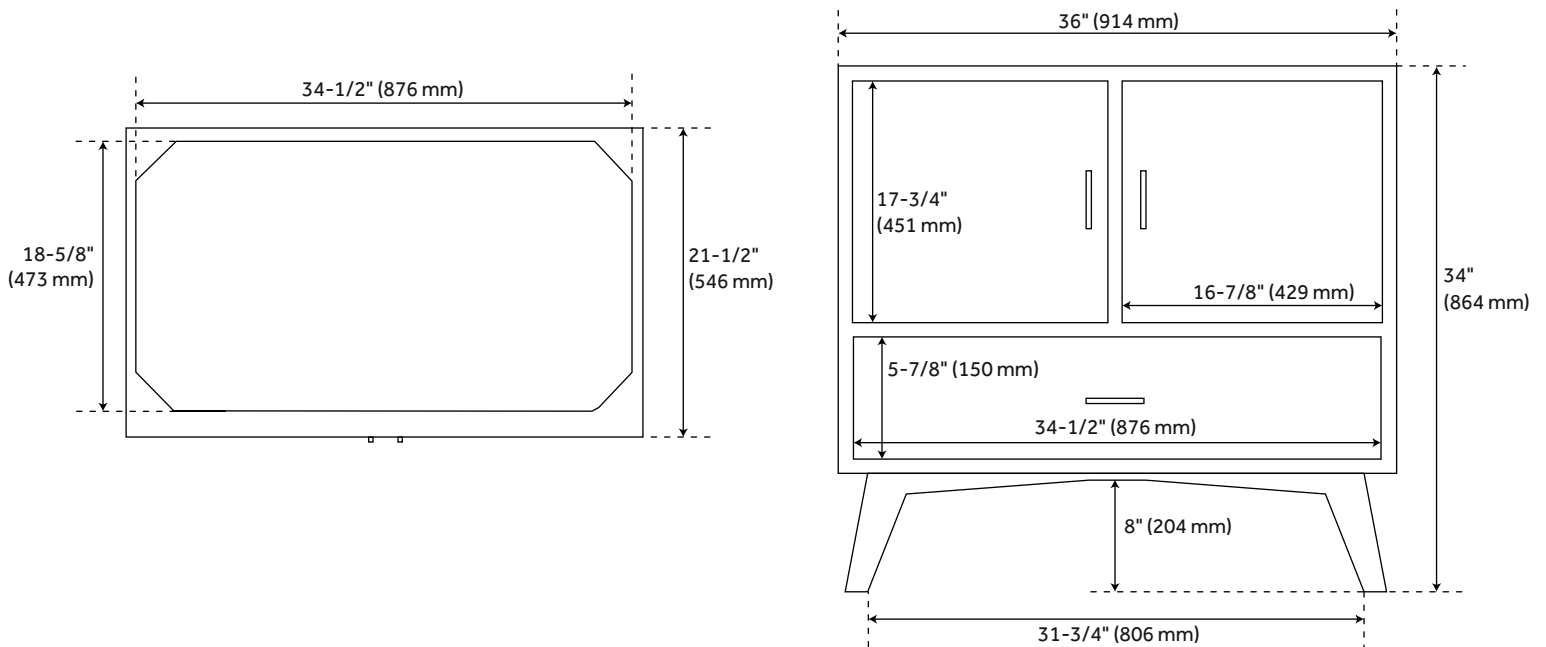

36" NOVAK TEAK VANITY FOR VESSEL SINK - NATURAL TEAK

SKU: 953363-36-VES

CODES/STANDARDS

FEATURES

Installation Type: Freestanding
Features: Soft-Close Hinges; Matching Mirror
Product Finish: Natural Teak
Material: Teak
Number of Doors: 2
Width: 36"
Height: 34"
Depth: 21-1/2"
Assembly Required: No
Dovetail Drawers: Yes
Number of Basins: 1
Sink Installation: Vessel
Fits Drain Hole Size: 1-1/2"
Faucet Included: No
Vanity Top Thickness: 3cm
Size: 36"
Hardware Finish: Brass
Built-In Adjusters: Yes
Sink Included: No
Basin Overflow: Yes
Vanity Top Included: Optional
Vanity Top Depth: 22"
Vanity Top Width: 37"
Mirror Included: No

Code:
REVISED 3/15/2022

36" NOVAK TEAK VANITY - NATURAL TEAK

SKU: 478407

All dimensions and specifications are nominal and may vary. Use actual products for accuracy in critical situations.