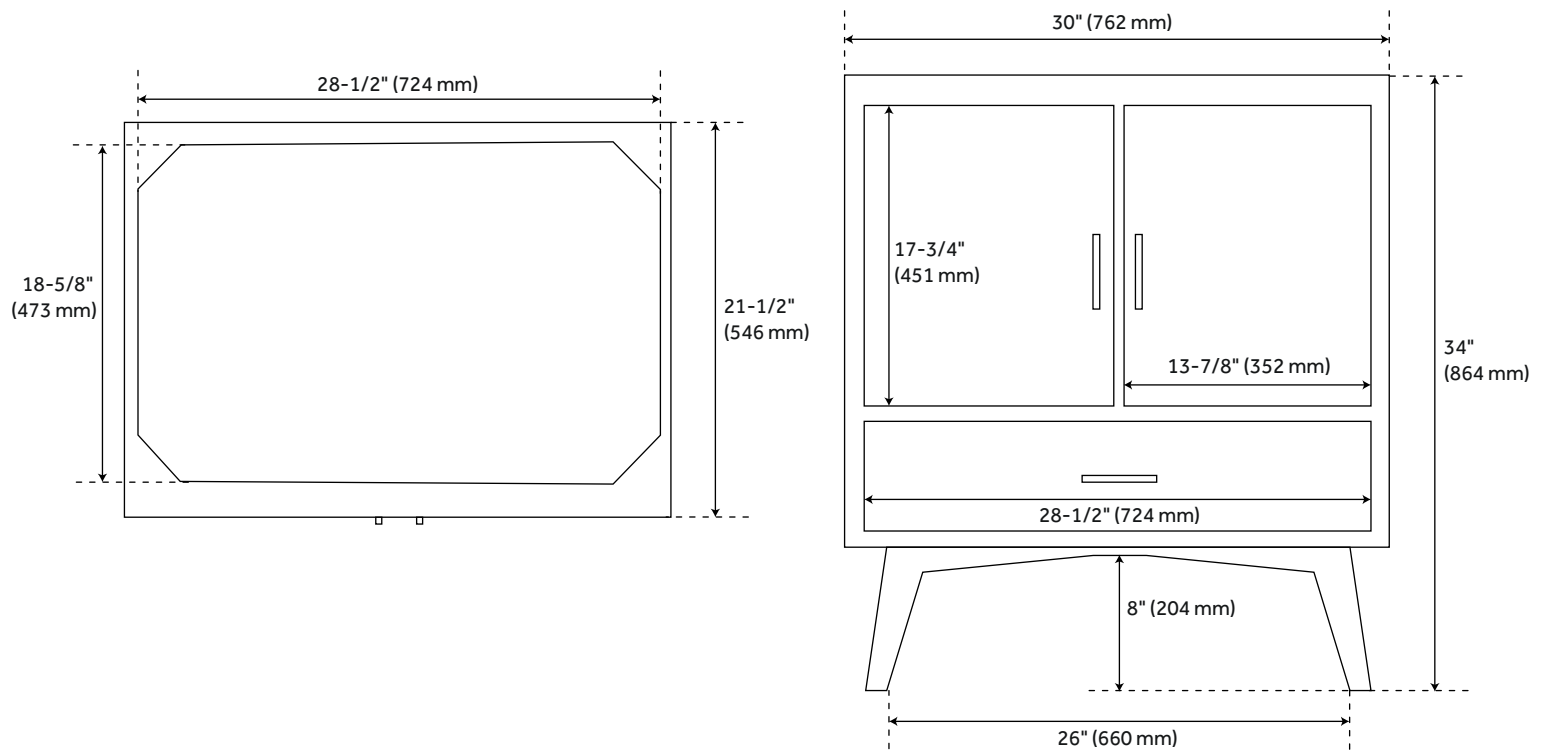

30" NOVAK TEAK VANITY FOR VESSEL SINK - NATURAL TEAK

SKU: 953363-30-VES

CODES/STANDARDS

FEATURES

Installation Type: Freestanding
Features: Soft-Close Hinges; Matching Mirror
Product Finish: Natural Teak
Material: Teak
Number of Doors: 2
Width: 30"
Height: 34"
Depth: 21-1/2"
Assembly Required: No
Dovetail Drawers: Yes
Number of Basins: 1
Sink Installation: Vessel
Fits Drain Hole Size: 1-1/2"
Faucet Included: No
Vanity Top Thickness: 3cm
Size: 30"
Hardware Finish: Brass
Built-In Adjusters: Yes
Sink Included: No
Basin Overflow: Yes
Vanity Top Included: Optional
Vanity Top Depth: 22"
Vanity Top Width: 31"
Mirror Included: No

Code:
REVISED 3/15/2022

30" NOVAK TEAK VANITY - NATURAL TEAK

SKU: 478405

All dimensions and specifications are nominal and may vary. Use actual products for accuracy in critical situations.