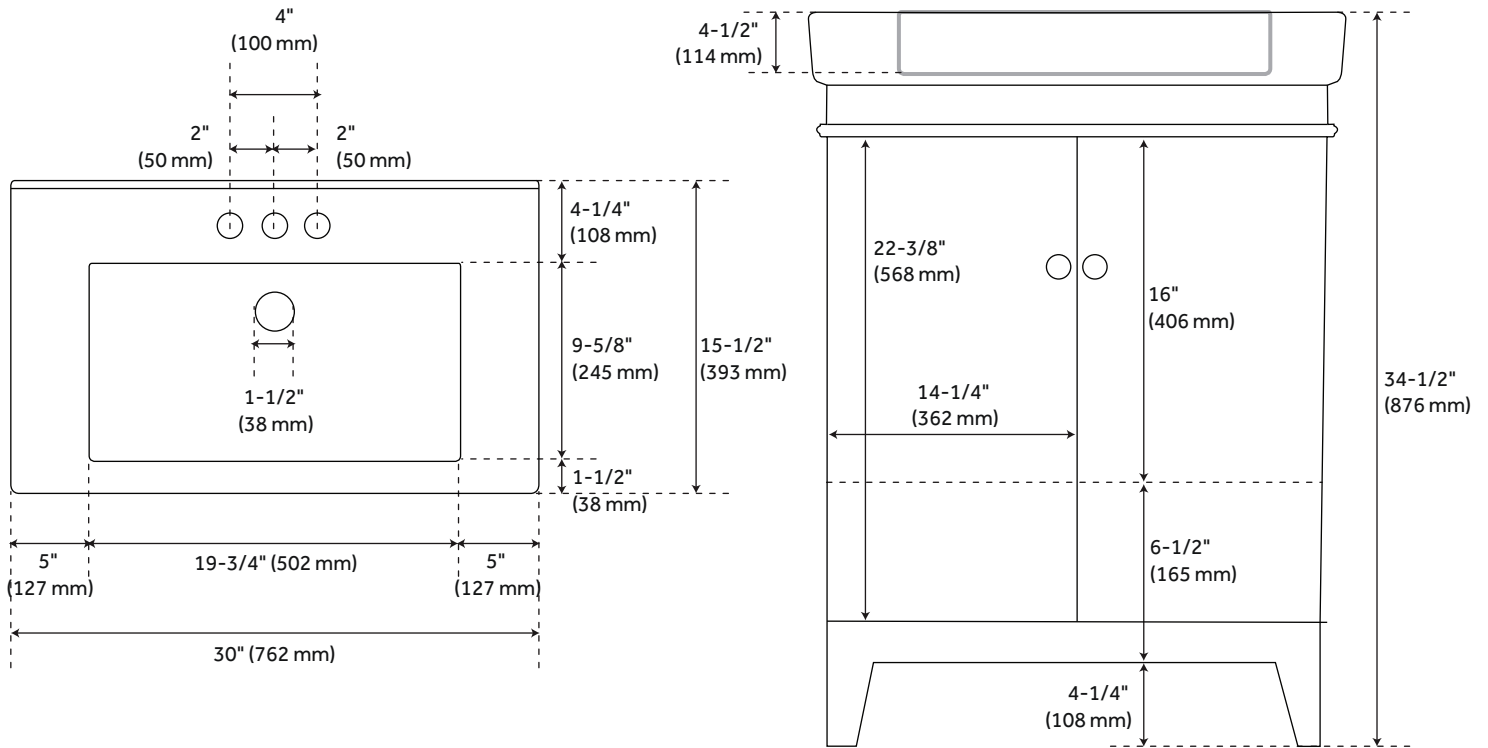

LAYNE

30" MIDNIGHT NAVY BLUE VANITY AND SINK

SKU: 476291

All dimensions and specifications are nominal and may vary. Use actual products for accuracy in critical situations.

REVISED 07/28/2021