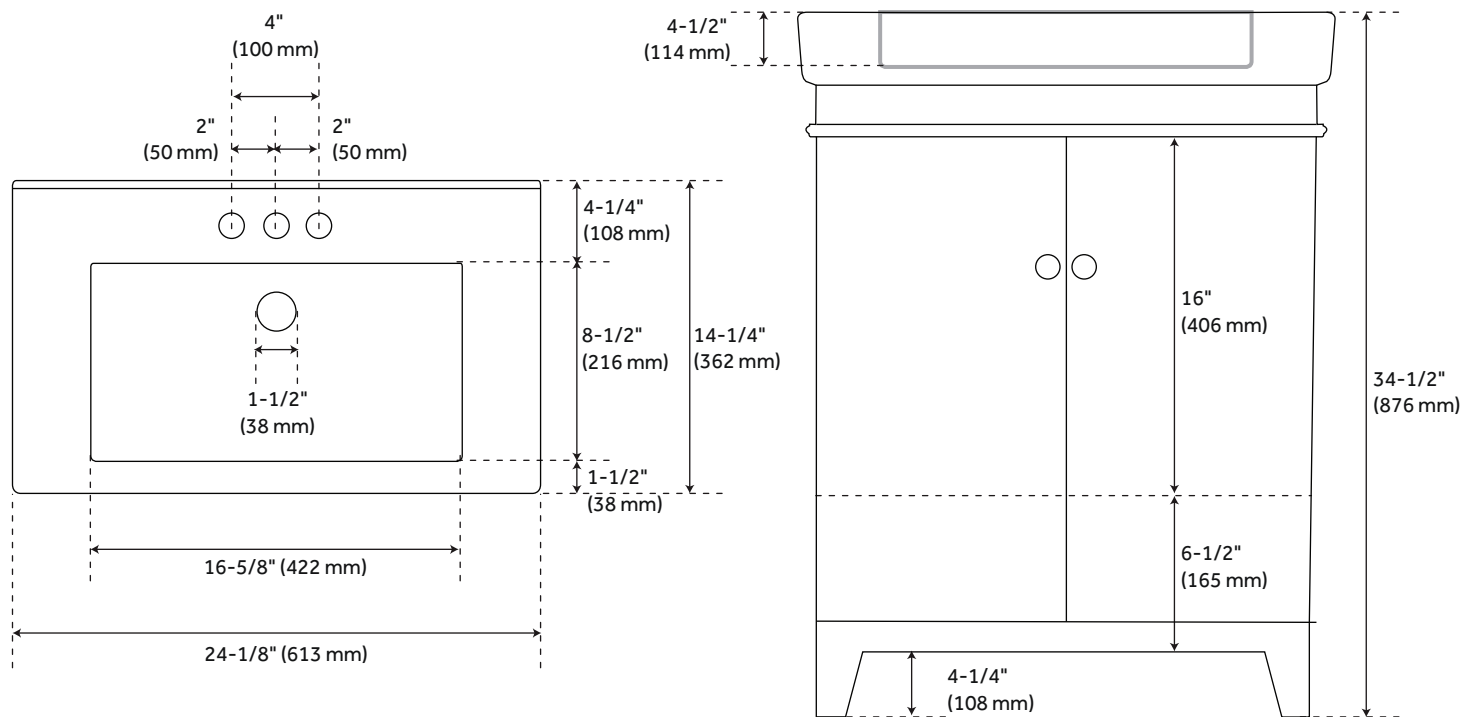

24" LAYNE SOFT WHITE VANITY AND SINK

SKU: 476289

CODES/STANDARDS

FEATURES

Installation Type: Freestanding
Features: Sink Included;Soft-Close Hinges
Product Finish: Soft White
Material: Wood
Number of Doors: 2
Number of Drawers: 1
Width: 24-1/8"
Height: 34-1/2"
Depth: 14-1/4"
Assembly Required: Yes
Number of Shelves: 1
Dovetail Drawers: Yes
Number of Basins: 1
Sink Installation: Integral
Vanity Top Options: White
Faucet Centers: 4"
Basin Length: 16-5/8"
Basin Width: 8-1/2"
Fits Drain Hole Size: 1-1/2"
Faucet Included: No
Vanity Top Material: Porcelain
Sink Material: Porcelain
Water Depth to Rim: 4-1/2"
Size: 24"
Adjustable Shelves: No
Hardware Finish: Satin Nickel
Sink Color: White
Basin Overflow: No
Vanity Top Depth: 14-1/4"
Vanity Top Width: 24-1/8"

Code:
REVISED 9/23/2021

LAYNE

24" SOFT WHITE VANITY AND SINK

SKU: 476289

All dimensions and specifications are nominal and may vary. Use actual products for accuracy in critical situations.

REVISED 07/28/2021