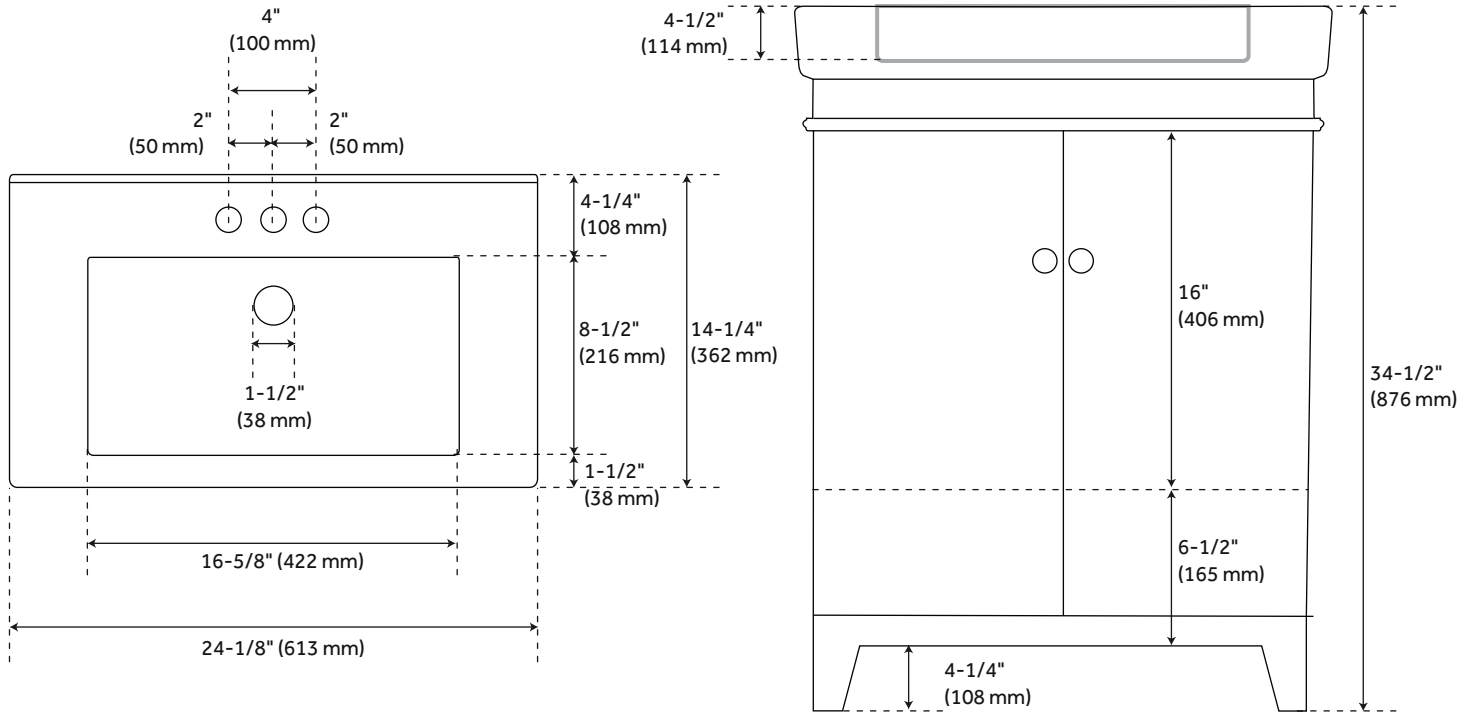

24" LAYNE MIDNIGHT NAVY BLUE VANITY AND SINK

SKU: 476288

CODES/STANDARDS

FEATURES

Installation Type: Freestanding
Features: Sink Included;Soft-Close Hinges
Product Finish: Midnight Navy Blue
Material: Wood
Number of Doors: 2
Number of Drawers: 1
Width: 24-1/8"
Height: 34-1/2"
Depth: 14-1/4"
Assembly Required: Yes
Number of Shelves: 1
Dovetail Drawers: Yes
Number of Basins: 1
Sink Installation: Integral
Vanity Top Options: White
Faucet Centers: 4"
Basin Length: 16-5/8"
Basin Width: 8-1/2"
Fits Drain Hole Size: 1-1/2"
Faucet Included: No
Vanity Top Material: Porcelain
Sink Material: Porcelain
Water Depth to Rim: 4-1/2"
Size: 24"
Adjustable Shelves: No
Hardware Finish: Satin Nickel
Sink Color: White
Basin Overflow: No
Vanity Top Depth: 14-1/4"
Vanity Top Width: 24-1/8"

Code:
REVISED 9/23/2021

LAYNE

24" MIDNIGHT NAVY BLUE VANITY AND SINK

SKU: 476288

All dimensions and specifications are nominal and may vary. Use actual products for accuracy in critical situations.

REVISED 07/28/2021