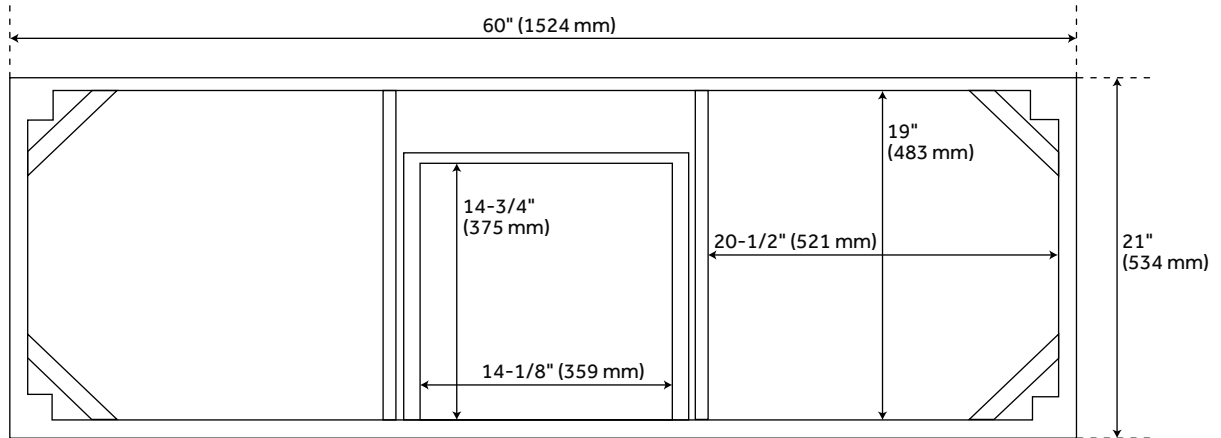

60" BURFIELD DOUBLE VANITY CABINET - MIDNIGHT NAVY BLUE

SKU: 466034

All dimensions and specifications are nominal and may vary. Use actual products for accuracy in critical situations.

Page 2