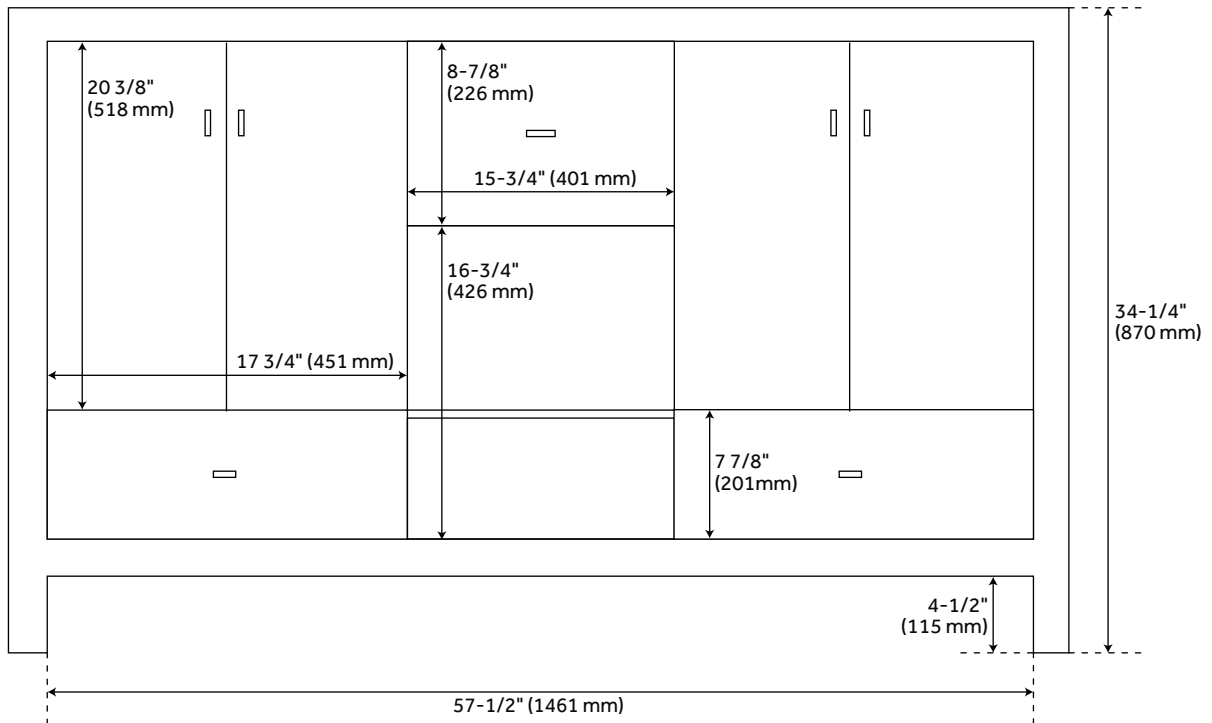

60" BURFIELD DOUBLE VANITY CABINET - MIDNIGHT NAVY BLUE

SKU: 466034

All dimensions and specifications are nominal and may vary. Use actual products for accuracy in critical situations.

Page 2