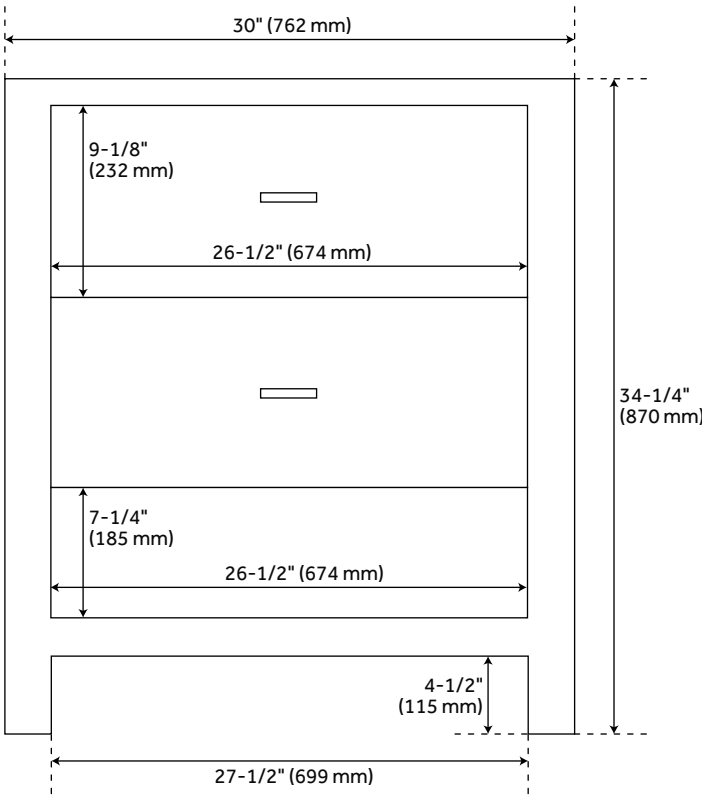

30" BURFIELD VESSEL SINK VANITY - MIDNIGHT NAVY BLUE

SKU: 951680-30-VES

CODES/STANDARDS

FEATURES

Installation Type: Freestanding
Features: Soft-Close Hinges; Matching Mirror
Product Finish: Midnight Navy Blue
Material: Wood
Number of Drawers: 2
Width: 30"
Height: 34-1/4"
Depth: 21"
Assembly Required: No
Number of Basins: 1
Sink Installation: Vessel
Fits Drain Hole Size: 1-1/2"
Faucet Included: No
Vanity Top Thickness: 3cm
Size: 30"
Hardware Finish: Satin Brass
Built-In Adjusters: Yes
Sink Included: No
Vanity Top Included: Optional
Vanity Top Depth: 22"
Vanity Top Width: 31"

Code:
REVISED 2/4/2022

30" BURFIELD VANITY CABINET - MIDNIGHT NAVY BLUE

SKU: 466028

All dimensions and specifications are nominal and may vary. Use actual products for accuracy in critical situations.