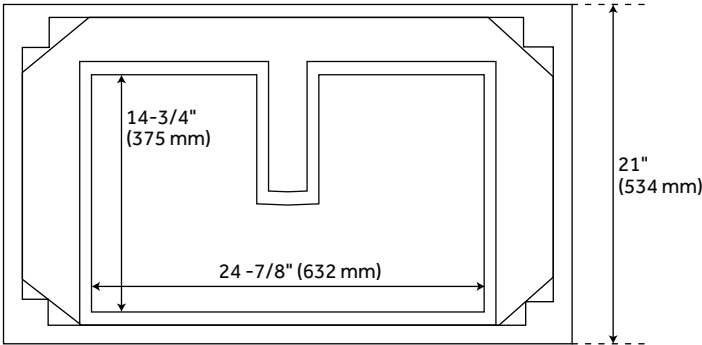

30" BURFIELD VESSEL SINK VANITY - MIDNIGHT NAVY BLUE

SKU: 951680-30-VES

CODES/STANDARDS

FEATURES

Installation Type: Freestanding
Features: Soft-Close Hinges; Matching Mirror
Product Finish: Midnight Navy Blue
Material: Wood
Number of Drawers: 2
Width: 30"
Height: 34-1/4"
Depth: 21"
Assembly Required: No
Number of Basins: 1
Sink Installation: Vessel
Fits Drain Hole Size: 1-1/2"
Faucet Included: No
Vanity Top Thickness: 3cm
Size: 30"
Hardware Finish: Satin Brass
Built-In Adjusters: Yes
Sink Included: No
Vanity Top Included: Optional
Vanity Top Depth: 22"
Vanity Top Width: 31"

Code:
REVISED 2/4/2022

30" BURFIELD VANITY CABINET - MIDNIGHT NAVY BLUE

SKU: 466028

All dimensions and specifications are nominal and may vary. Use actual products for accuracy in critical situations.