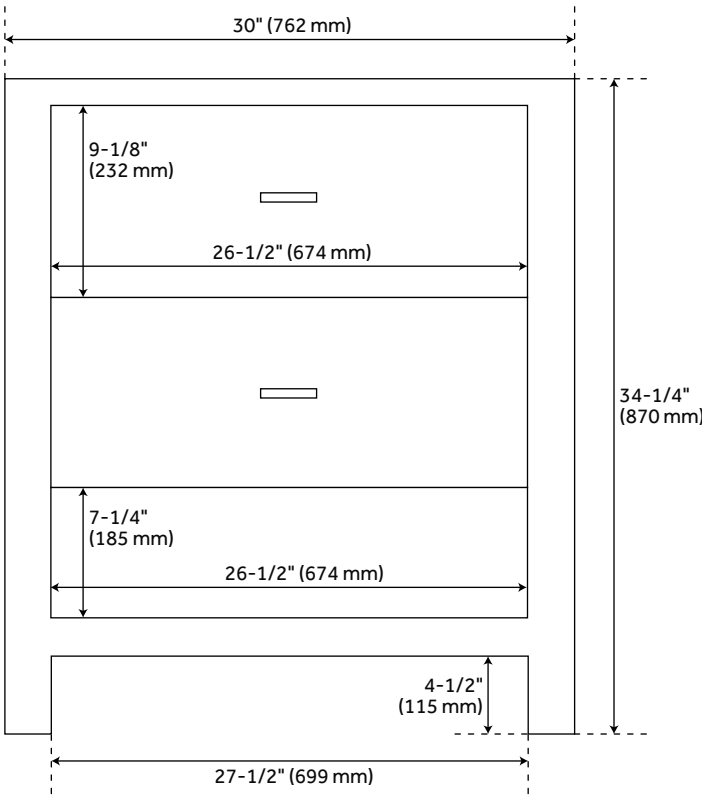

30" BURFIELD VANITY FOR UNDERMOUNT SINK - MIDNIGHT NAVY BLUE

SKU: 951680-30-UM

CODES/STANDARDS

FEATURES

Installation Type: Freestanding
Features: Soft-Close Hinges; Matching Mirror
Product Finish: Midnight Navy Blue
Material: Wood
Number of Drawers: 2
Width: 30"
Height: 34-1/4"
Depth: 21"
Assembly Required: No
Number of Basins: 1
Sink Installation: Undermount - Oval
Fits Drain Hole Size: 1-1/2"
Faucet Included: No
Vanity Top Thickness: 3cm
Size: 30"
Hardware Finish: Satin Brass
Built-In Adjusters: Yes
Sink Included: Optional
Vanity Top Included: Optional
Vanity Top Depth: 22"
Vanity Top Width: 31"

Code:
REVISED 2/4/2022

30" BURFIELD VANITY CABINET - MIDNIGHT NAVY BLUE

SKU: 466028

All dimensions and specifications are nominal and may vary. Use actual products for accuracy in critical situations.