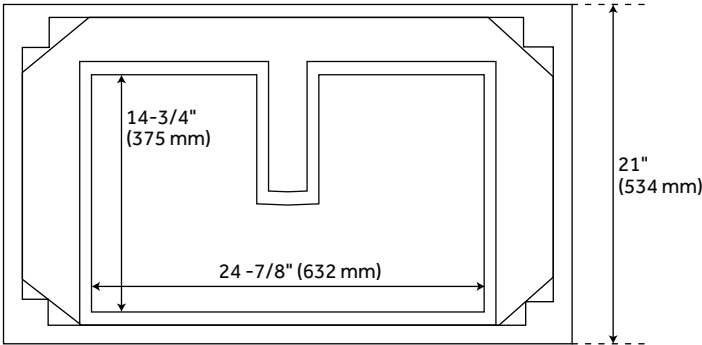

30" BURFIELD VANITY FOR UNDERMOUNT SINK - MIDNIGHT NAVY BLUE

SKU: 951680-30-UM

CODES/STANDARDS

FEATURES

Installation Type: Freestanding
Features: Soft-Close Hinges; Matching Mirror
Product Finish: Midnight Navy Blue
Material: Wood
Number of Drawers: 2
Width: 30"
Height: 34-1/4"
Depth: 21"
Assembly Required: No
Number of Basins: 1
Sink Installation: Undermount - Oval
Fits Drain Hole Size: 1-1/2"
Faucet Included: No
Vanity Top Thickness: 3cm
Size: 30"
Hardware Finish: Satin Brass
Built-In Adjusters: Yes
Sink Included: Optional
Vanity Top Included: Optional
Vanity Top Depth: 22"
Vanity Top Width: 31"

Code:
REVISED 2/4/2022

30" BURFIELD VANITY CABINET - MIDNIGHT NAVY BLUE

SKU: 466028

All dimensions and specifications are nominal and may vary. Use actual products for accuracy in critical situations.