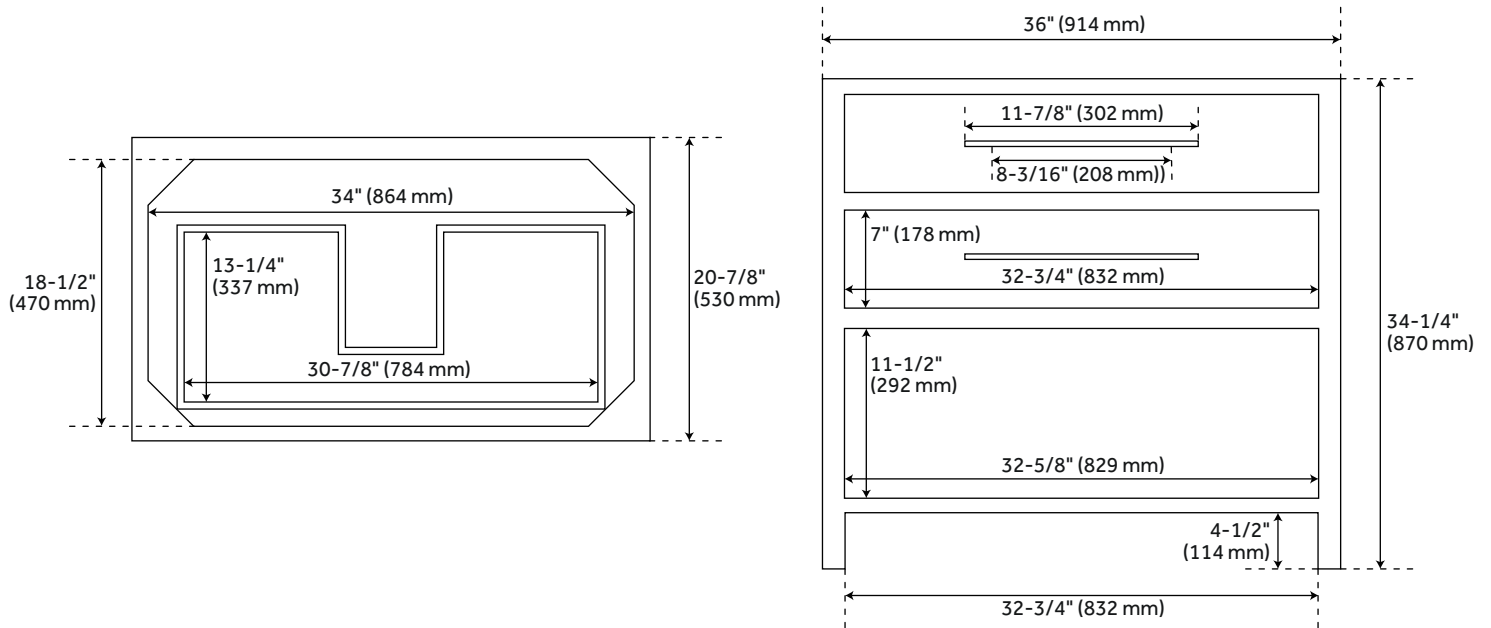

CONTENTS

36" VANITY PAGE 2

REVISED 06/08/2021

36" ROBERTSON

MAHOGANY CONSOLE VANITY

SKU: 465176

FEATURES

- Width: 36"
- Depth: 21"
- Height: 34-1/4"
- Optional Vanity Top Depth: 22"
- Optional Vanity Top Width: 37"