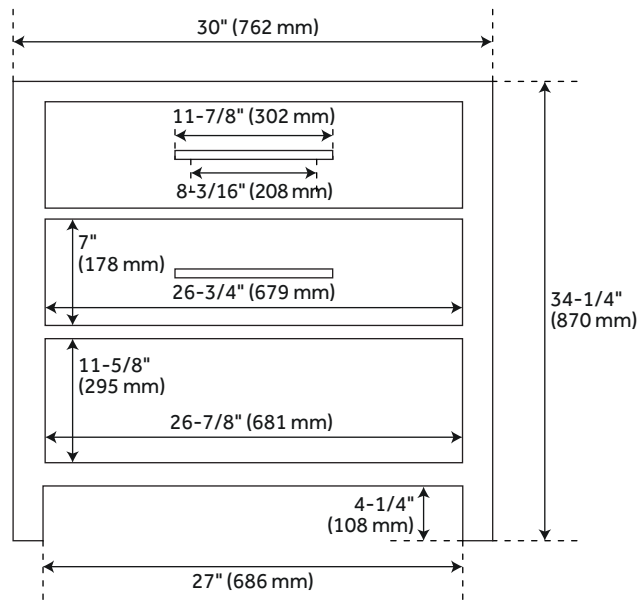

CONTENTS

30" VANITY PAGE 2

REVISED 06/08/2021

30" ROBERTSON

MAHOGANY CONSOLE VANITY

SKU: 465175

FEATURES

- Width: 30"
- Depth: 21"
- Height: 34-1/4"
- Optional Vanity Top Depth: 22"
- Optional Vanity Top Width: 31"

PRODUCT IMAGE