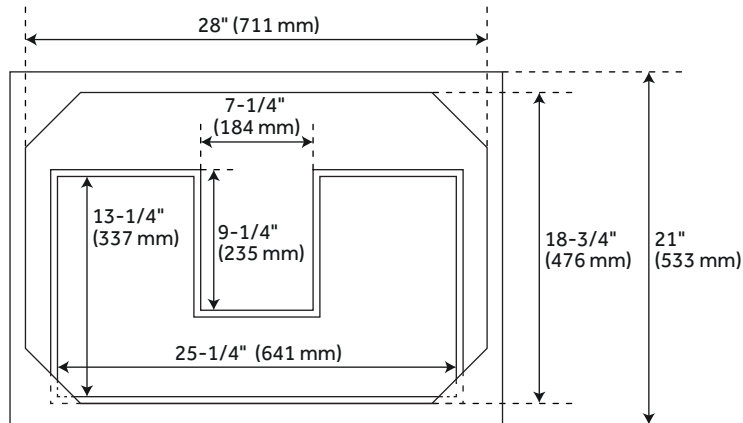

CONTENTS

30" VANITY PAGE 2

REVISED 06/08/2021

30" ROBERTSON

MAHOGANY CONSOLE VANITY

SKU: 465175

FEATURES

- Width: 30"
- Depth: 21"
- Height: 34-1/4"
- Optional Vanity Top Depth: 22"
- Optional Vanity Top Width: 31"