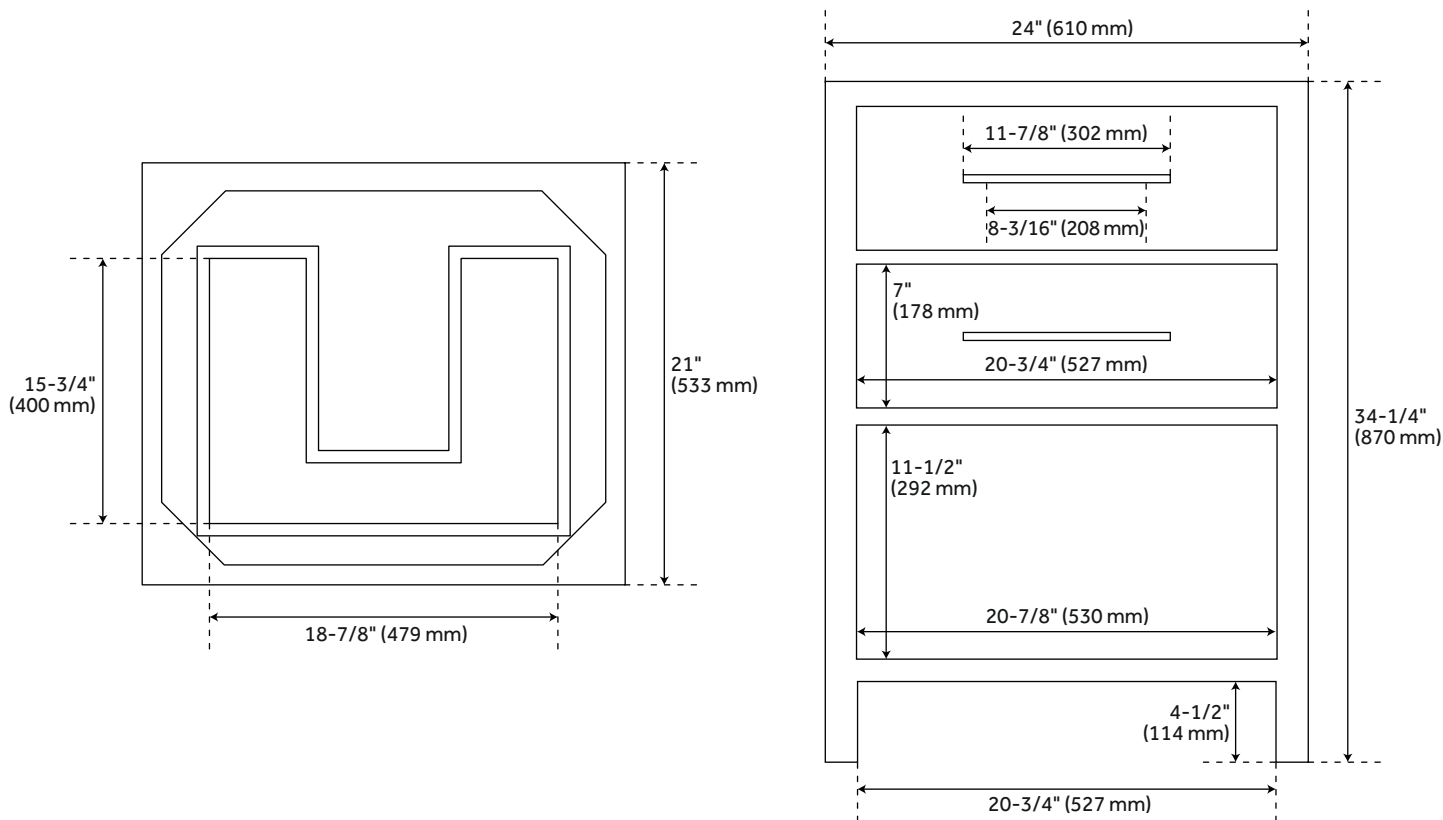

Number Of Drawers: 1

Features: Soft-close Hinges

Assembly Required: No

Built-in Adjusters: Yes

Faucet Included: No

CONTENTS

24" VANITY PAGE 2

REVISED 06/09/2021

24" ROBERTSON

MAHOGANY CONSOLE VANITY

SKU: 465174

FEATURES

- Width: 24"
- Depth: 21"
- Height: 34-1/4"
- Optional Vanity Top Depth: 22"
- Optional Vanity Top Width: 25"

PRODUCT IMAGE