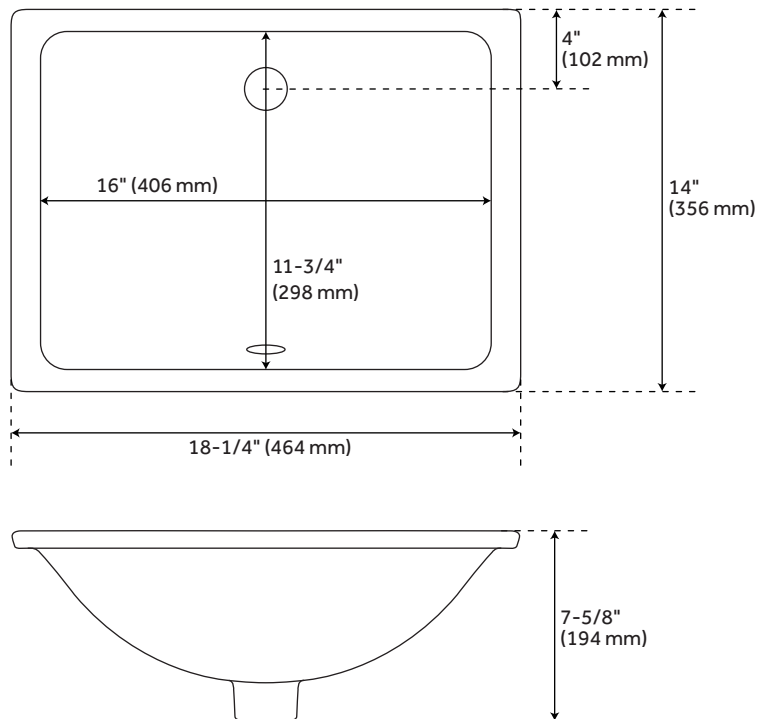

CONTENTS

VANITY TOP PAGE 2
SINK PAGE 3

REVISED 05/20/2021

37" X 22"

STONE VANITY TOP

SKU: 462929

FEATURES

- Faucet Centers: 8"
- Basin Length: 16"
- Basin Width: 11-3/4"
- Drain Size: 1-1/2"
- Vanity Top Depth: 22"
- Vanity Top Width: 37"
- Vanity Top Thickness: 3cm

APPROXIMATE WEIGHTS

Marble: 85 - 90 lbs.

PRODUCT IMAGE

It is recommended to have the product at the job site before finalizing plumbing.

Only stone tops include a backsplash.

All dimensions and specifications are nominal and may vary. Use actual products for accuracy in critical situations.

PAGE 2

PORCELAIN

RECTANGULAR UNDERMOUNT SINK

SKU: 462929

FEATURES

- Length: 18-1/4"
- Width: 14"
- Height: 7-5/8"
- Basin Length: 16"
- Basin Width: 11-3/4"
- Water Depth to Rim: 6"
- Water Depth to Overflow: 4-1/2"
- Drain Hole: 1-1/2"

PRODUCT IMAGE

All dimensions and specifications are nominal and may vary. Use actual products for accuracy in critical situations.

PAGE 3