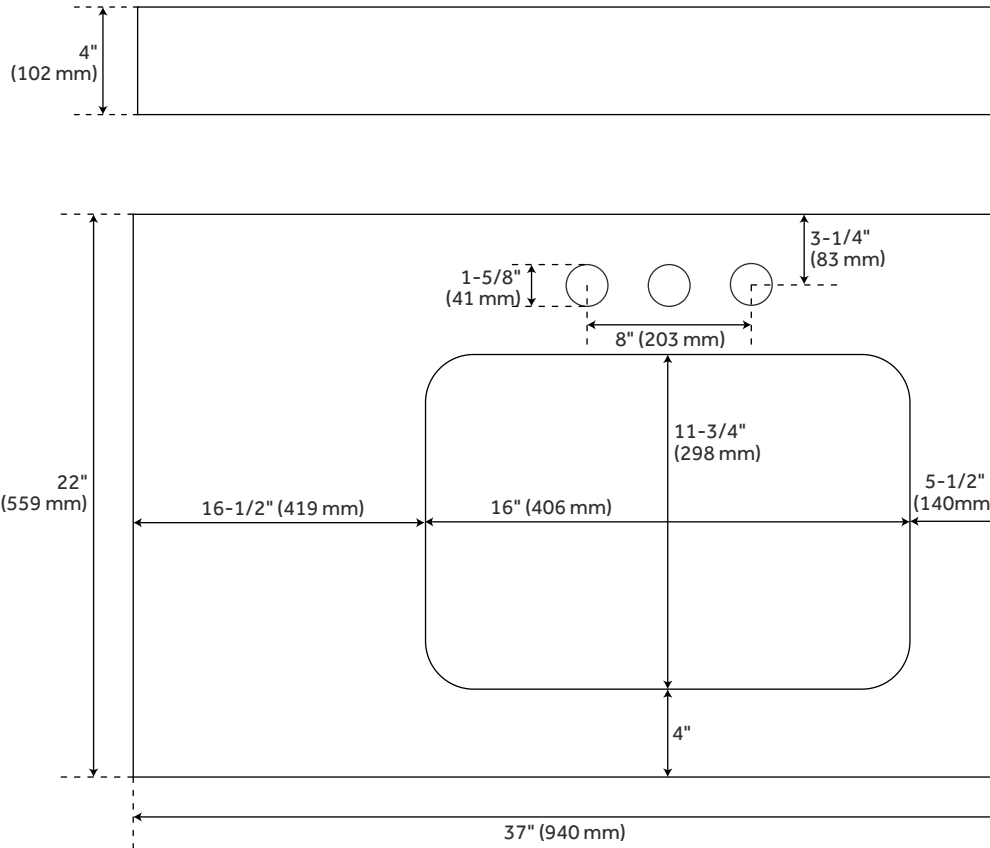

37" X 22"

3CM VANITY TOP FOR OFFSET RECTANGULAR UNDERMOUNT SINK - CARRARA MARBLE

SKU: 462929

VANITY TOP FEATURES

Vanity Top Options: Carrara Marble
Vanity Top Material: Marble
Number of Basins: 1
Sink Installation: Undermount - Rectangle
Assembly Required: No
Faucet Included: No
Sink Included: Yes
Backsplash: Yes
Porcelain Sinks Have Overflow with
Optional Chrome Cover

CONTENTS

VANITY TOP PAGE 2
SINK PAGE 3

REVISED 05/20/2021

37" X 22"

STONE VANITY TOP

SKU: 462929

FEATURES

- Faucet Centers: 8"
- Basin Length: 16"
- Basin Width: 11-3/4"
- Drain Size: 1-1/2"
- Vanity Top Depth: 22"
- Vanity Top Width: 37"
- Vanity Top Thickness: 3cm

APPROXIMATE WEIGHTS

Marble: 85 - 90 lbs.

PRODUCT IMAGE

It is recommended to have the product at the job site before finalizing plumbing.

Only stone tops include a backsplash.

All dimensions and specifications are nominal and may vary. Use actual products for accuracy in critical situations.

PAGE 2

PORCELAIN

RECTANGULAR UNDERMOUNT SINK

SKU: 462929

FEATURES

- Length: 18-1/4"
- Width: 14"
- Height: 7-5/8"
- Basin Length: 16"
- Basin Width: 11-3/4"
- Water Depth to Rim: 6"
- Water Depth to Overflow: 4-1/2"
- Drain Hole: 1-1/2"