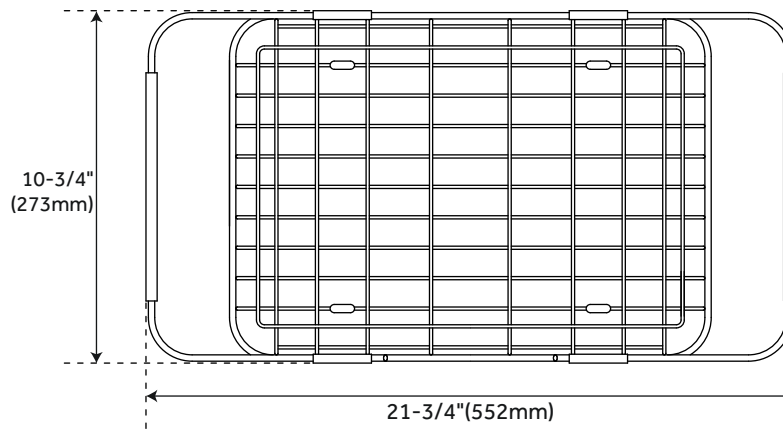

METAL RINSE BASKET PAGE 2

REVISED 12/03/2020

METAL RINSE BASKET

SKU: 459693

FEATURES

Length Open: 21-3/4"
Width Open: 10-3/4"
Height Open: 4"
Length Closed: 15-3/4"
Width Closed: 10-3/4"
Height Closed: 4"

PRODUCT IMAGE

All dimensions and specifications are nominal and may vary. Use actual products for accuracy in critical situations.

PAGE 2
Code: SHWORKMBN