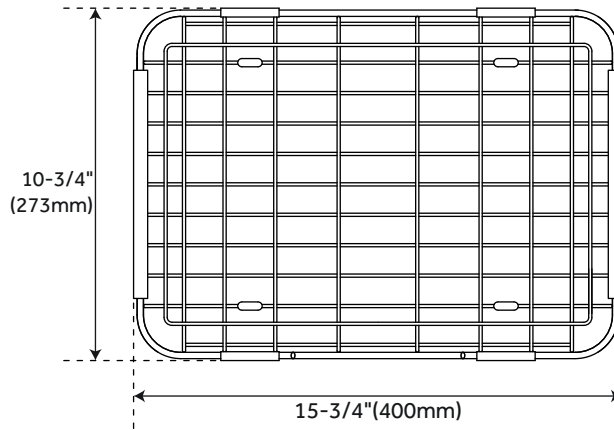

METAL RINSE BASKET PAGE 2

REVISED 12/03/2020

METAL RINSE BASKET

SKU: 459693

FEATURES

Length Open: 21-3/4"
Width Open: 10-3/4"
Height Open: 4"
Length Closed: 15-3/4"
Width Closed: 10-3/4"
Height Closed: 4"

PRODUCT IMAGE

All dimensions and specifications are nominal and may vary. Use actual products for accuracy in critical situations.

PAGE 2
Code: SHWORKMBN