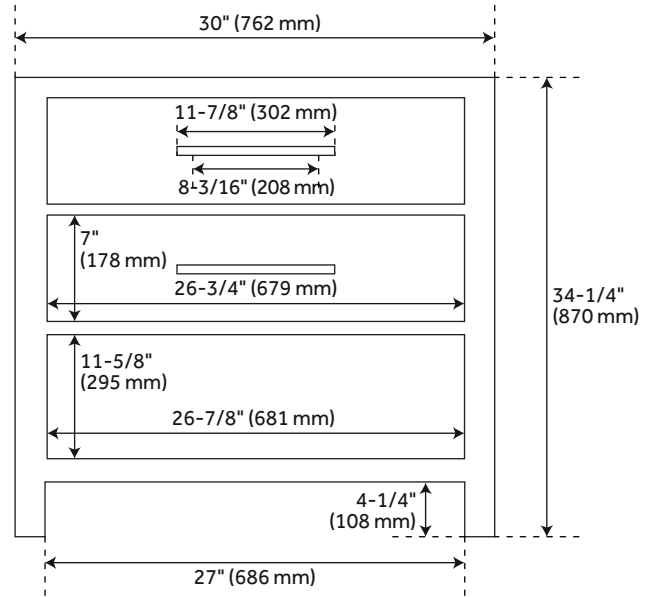

CONTENTS

30" VANITY PAGE 2

REVISED 06/08/2021

30" ROBERTSON

MAHOGANY CONSOLE VANITY

SKU: 457683

FEATURES

- Width: 30"
- Depth: 21"
- Height: 34-1/4"
- Optional Vanity Top Depth: 22"
- Optional Vanity Top Width: 31"

PRODUCT IMAGE