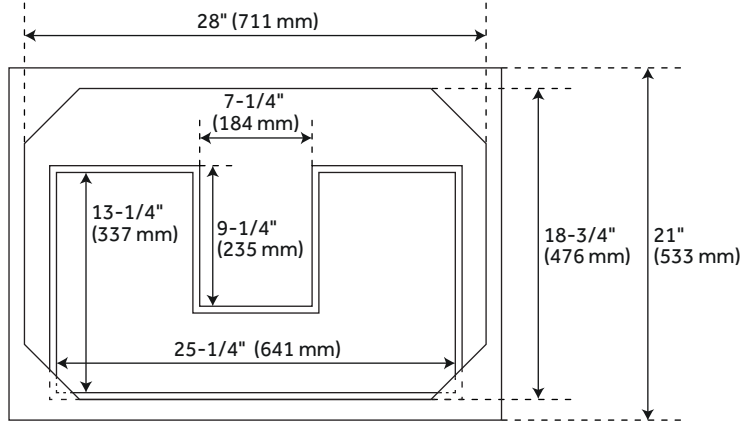

CONTENTS

30" VANITY PAGE 2

REVISED 06/08/2021

30" ROBERTSON

MAHOGANY CONSOLE VANITY

SKU: 457683

FEATURES

- Width: 30"
- Depth: 21"
- Height: 34-1/4"
- Optional Vanity Top Depth: 22"
- Optional Vanity Top Width: 31"