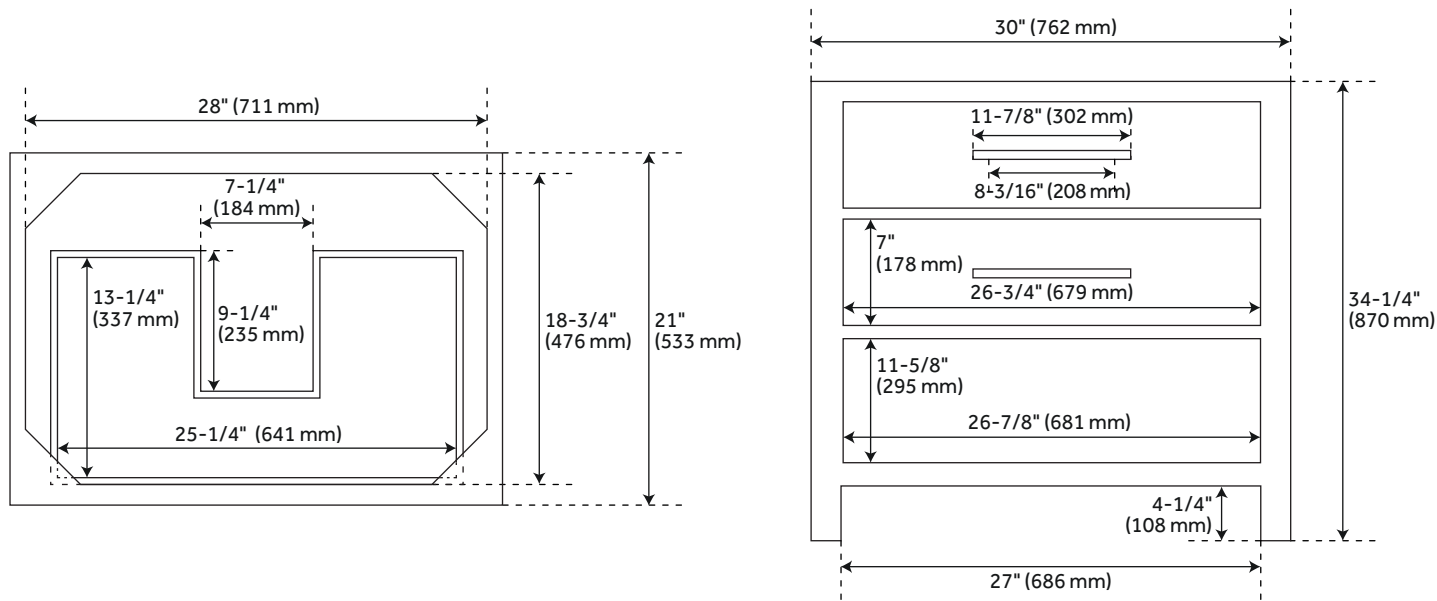

CONTENTS

30" VANITY PAGE 2

REVISED 06/08/2021

30" ROBERTSON

MAHOGANY CONSOLE VANITY

SKU: 457682

FEATURES

- Width: 30"
- Depth: 21"
- Height: 34-1/4"
- Optional Vanity Top Depth: 22"
- Optional Vanity Top Width: 31"