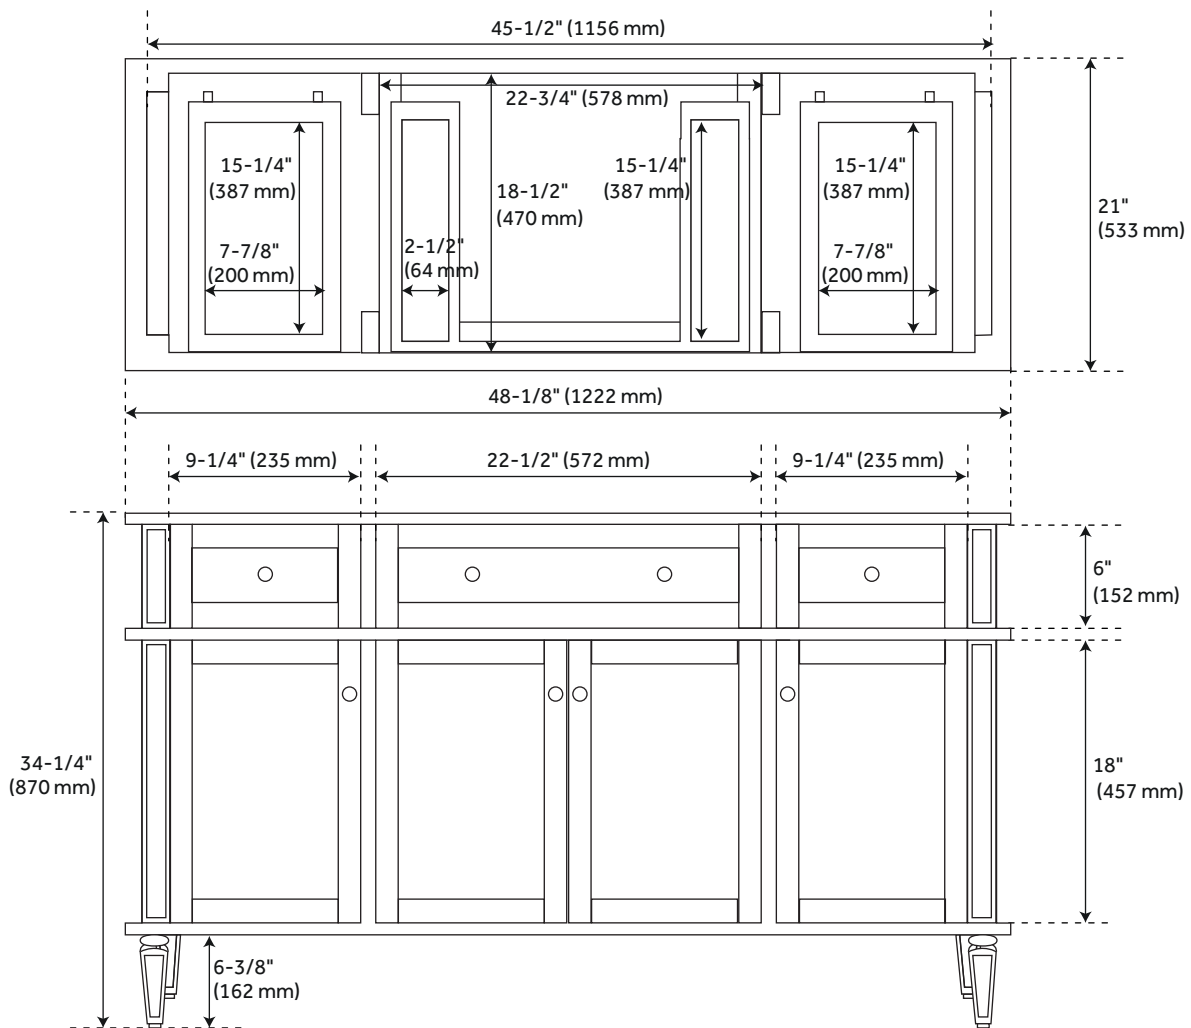

48" ELMDALE

VANITY

SKU: 454006, 454066, 454070

FEATURES

Material: Mahogany
Installation Type: Freestanding
Number Of Basins: 1
Number Of Doors: 4
Number Of Drawers: 6
Features: Matching Mirror, Soft-close Hinges
Assembly Required: No
Built-in Adjusters: Yes
Dovetail Drawers: Yes
Faucet Included: No

CONTENTS

VANITYPAGE 2

REVISED 02/03/2021

48" ELMDALE

VANITY

SKU: 454006, 454066, 454070

FEATURES

Width: 48-1/8"
Depth: 21"
Height: 34-1/4"
Rough-in: 21"