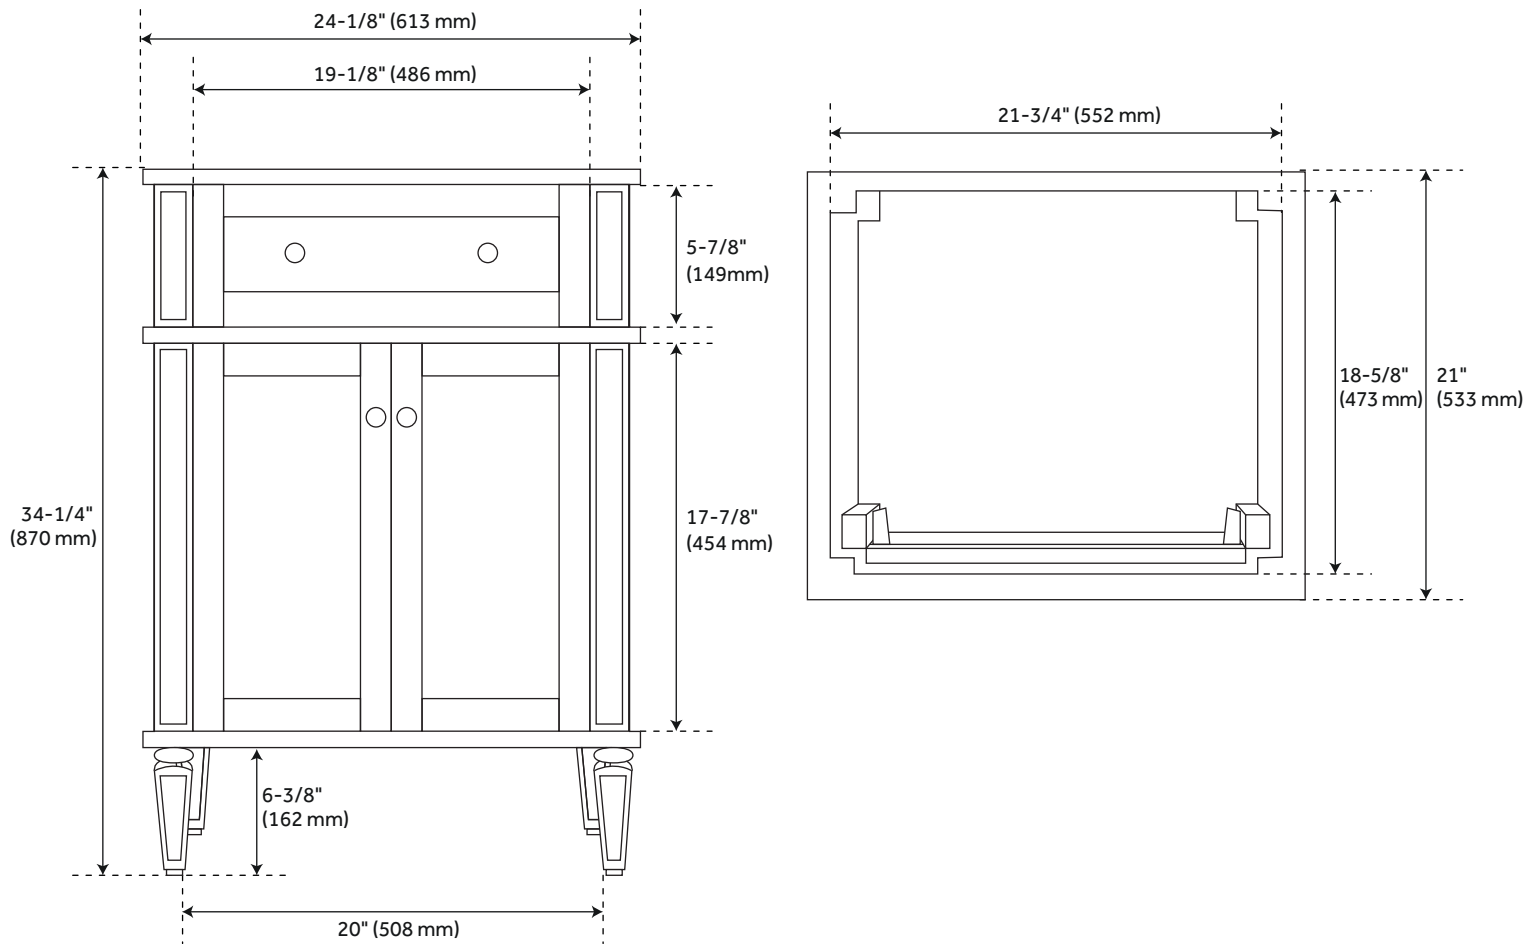

## FEATURES

Material: Mahogany  
Installation Type: Freestanding  
Number Of Basins: 1  
Number Of Doors: 2  
Number Of Drawers: 1  
Features: Matching Mirror, Soft-close Hinges  
Assembly Required: No  
Built-in Adjusters: Yes  
Dovetail Drawers: Yes  
Faucet Included: No

## FEATURES

Width: 24-1/8"  
Depth: 21"  
Height: 34-1/4"  
Rough-in: 21"